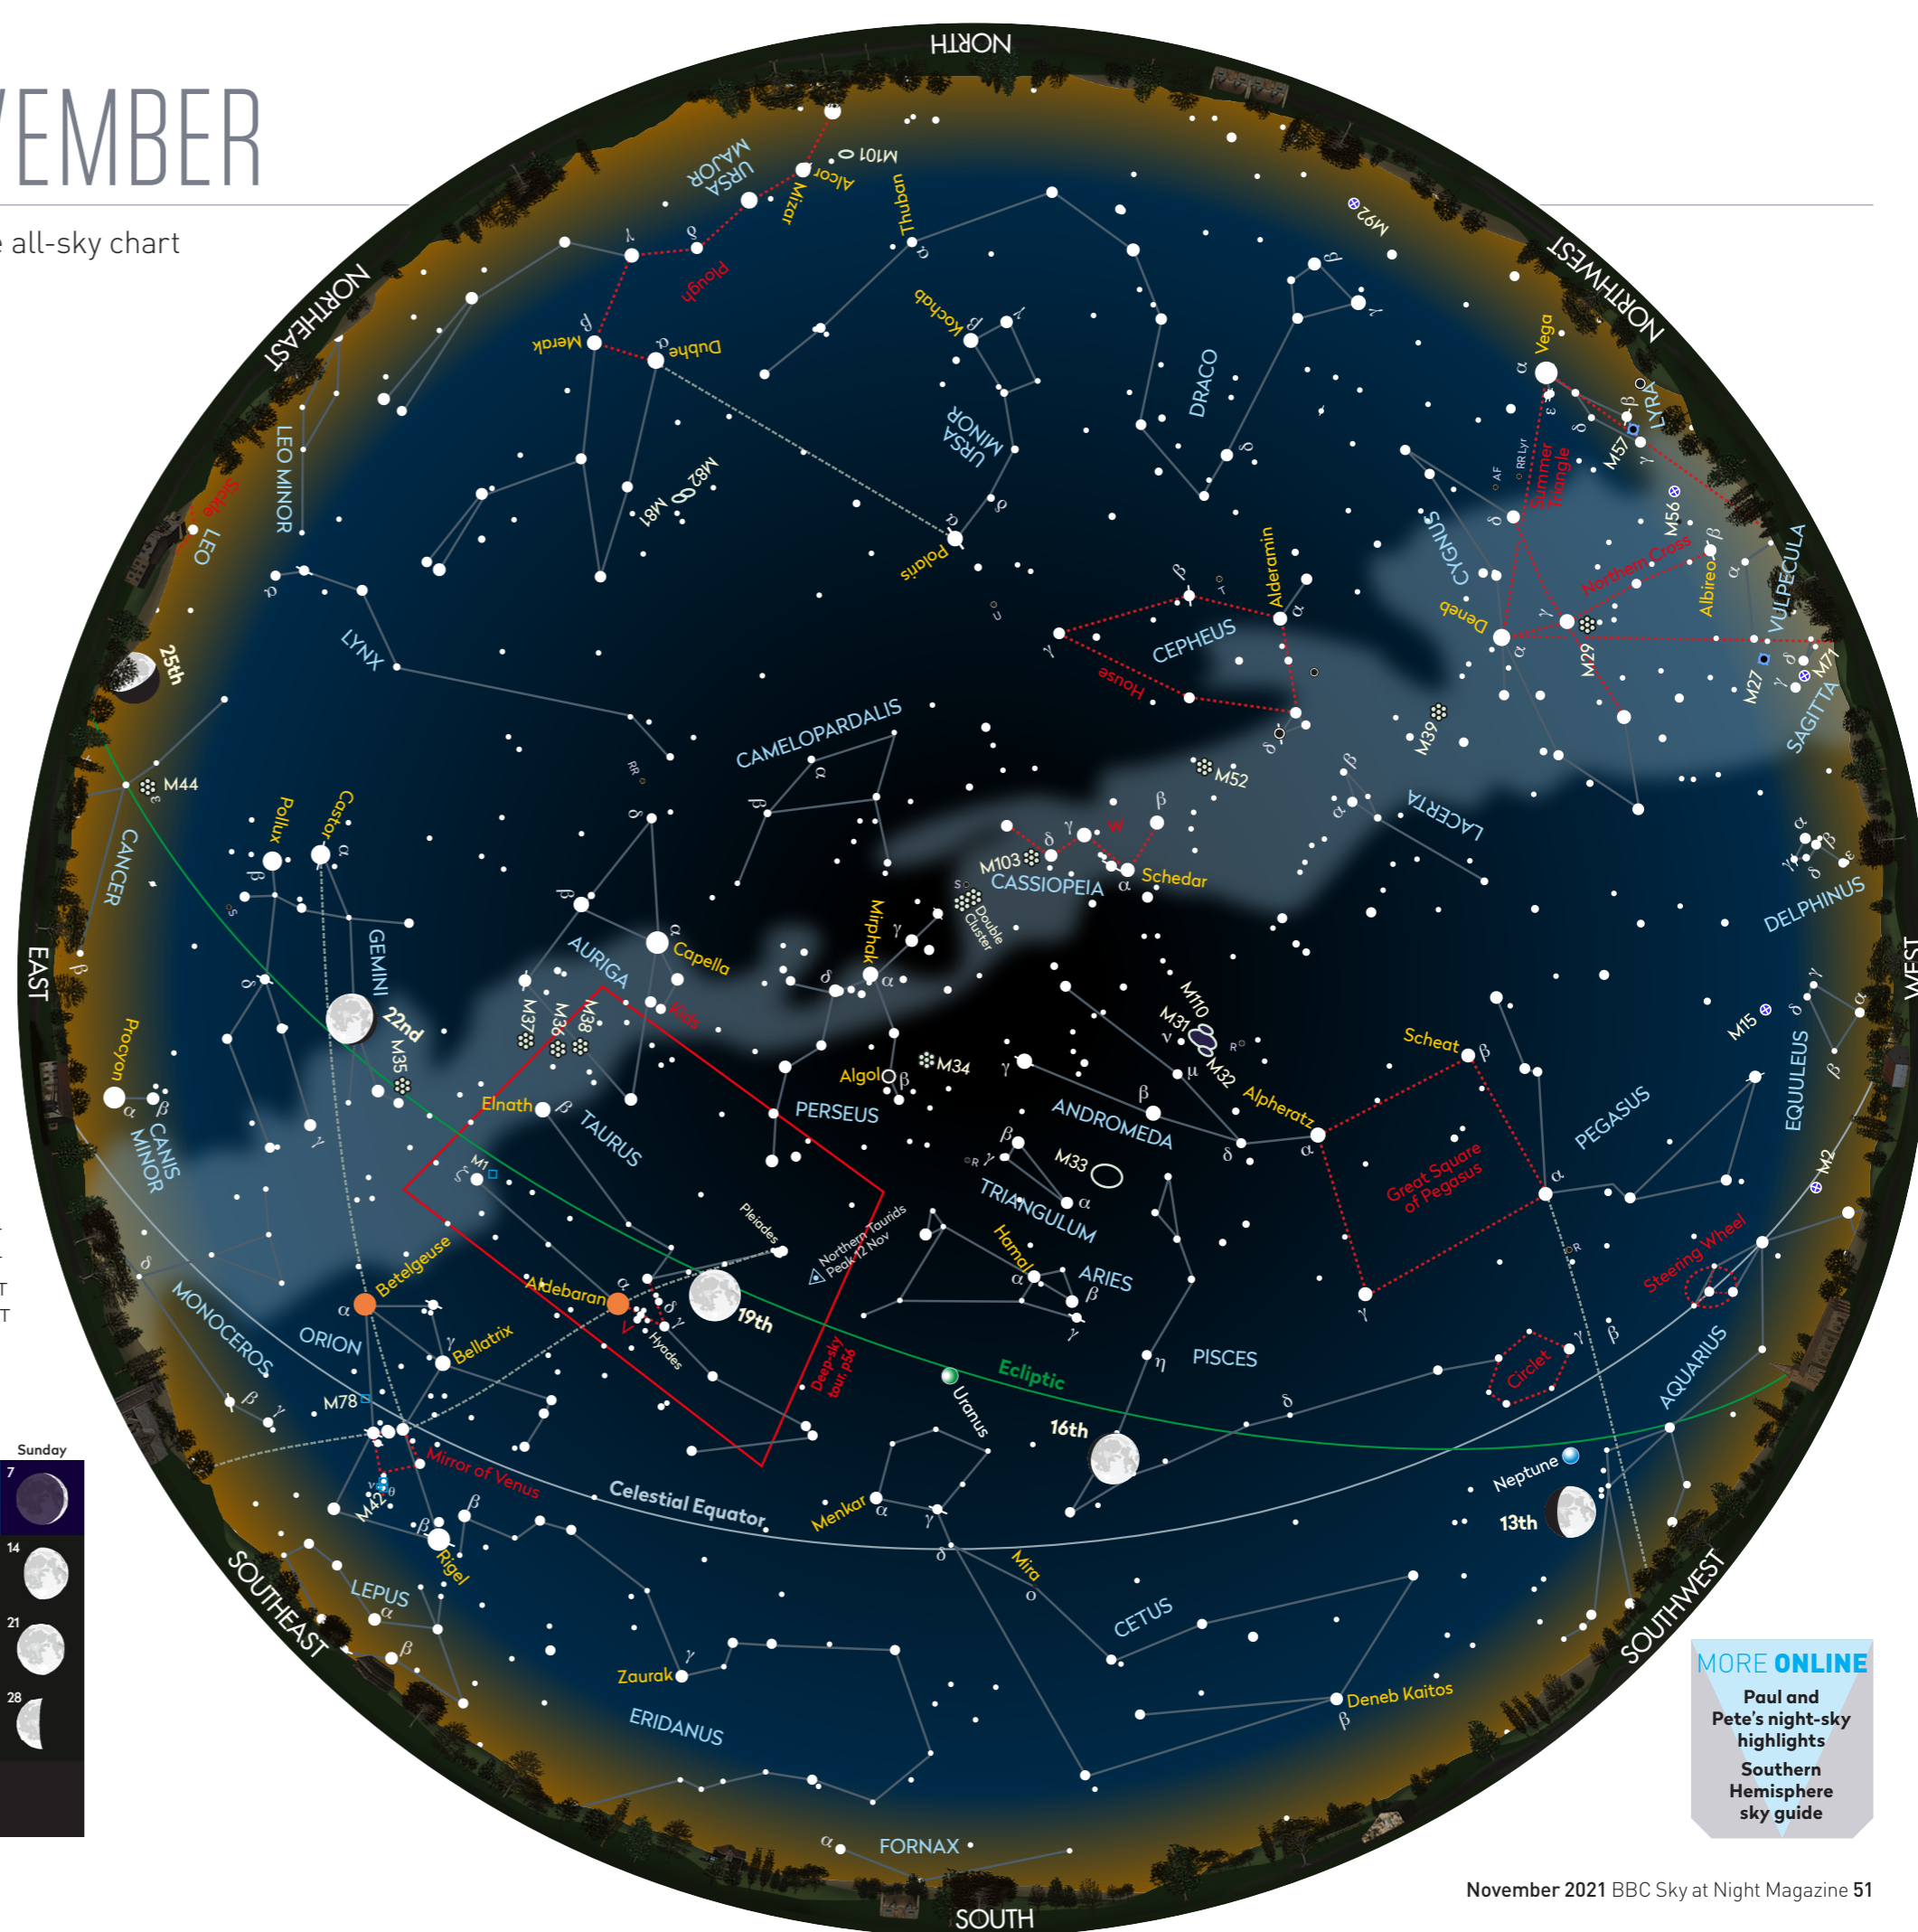

Lunar phases in November

MORE ONLINE
Paul and Pete's night-sky highlights
Southern Hemisphere sky guide