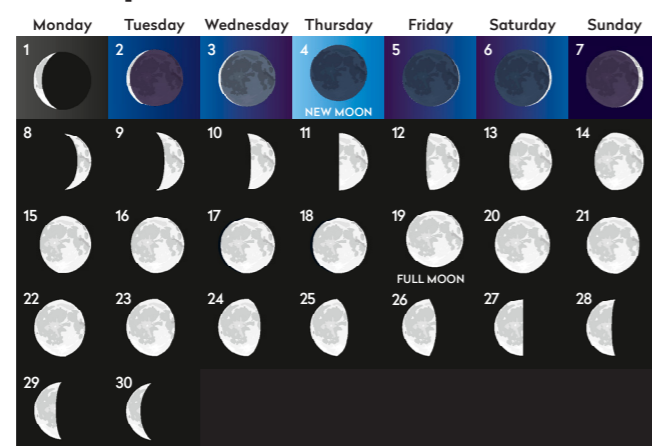

Lunar phases in November

MORE ONLINE
Paul and Pete's night-sky highlights
Southern Hemisphere sky guide