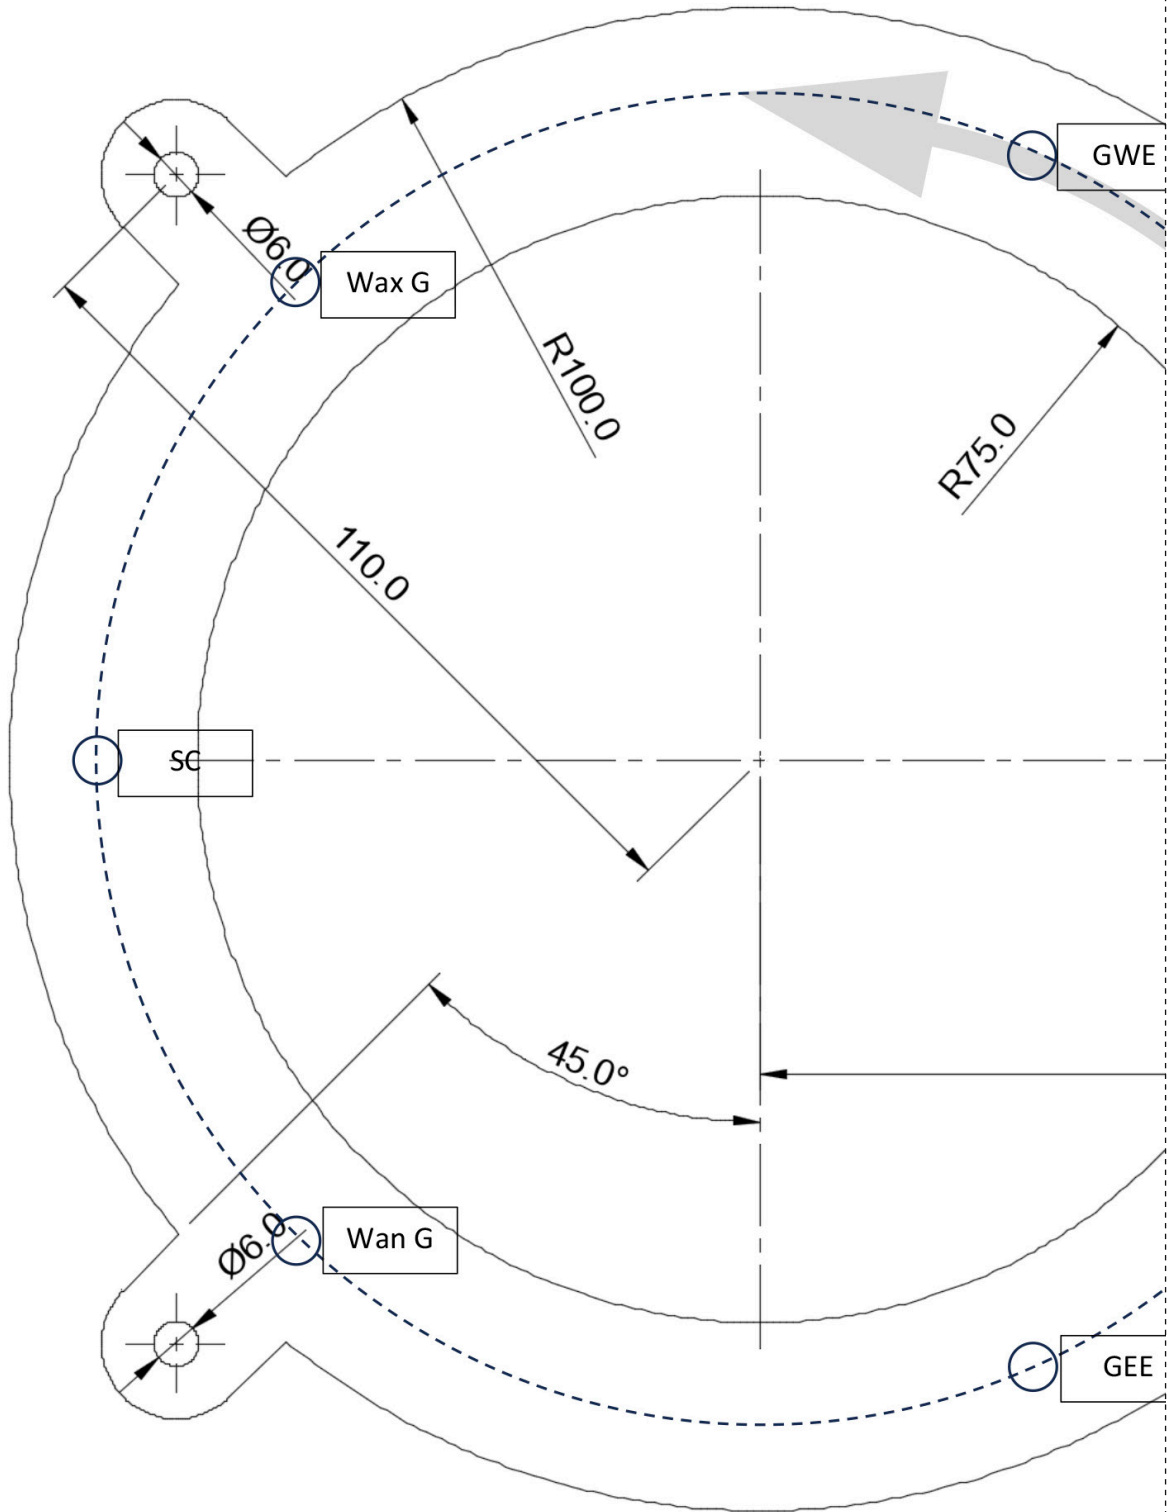

# Make a model to show Venus's phases

## Plans and measurements

ALL PICTURES: MARK PARRISH

DIY ASTRONOMY MAKE A MODEL TO SHOW VENUS'S PHASES TEMPLATE

12/23/23

**IMPORTANT!**  
 Set your printer  
 scale to 100%  
 for all printouts

All measurements in mm  
 Cut along dotted line and join  
 this and the next page together

DIY ASTRONOMY MAKE A MODEL TO SHOW VENUS'S PHASES TEMPLATE

All measurements in mm  
Cut along dotted line and join this  
and the previous page together

**IMPORTANT!**  
Set your printer  
scale to 100%  
for all printouts

DIY ASTRONOMY MAKE A MODEL TO SHOW VENUS'S PHASES MEASUREMENTS