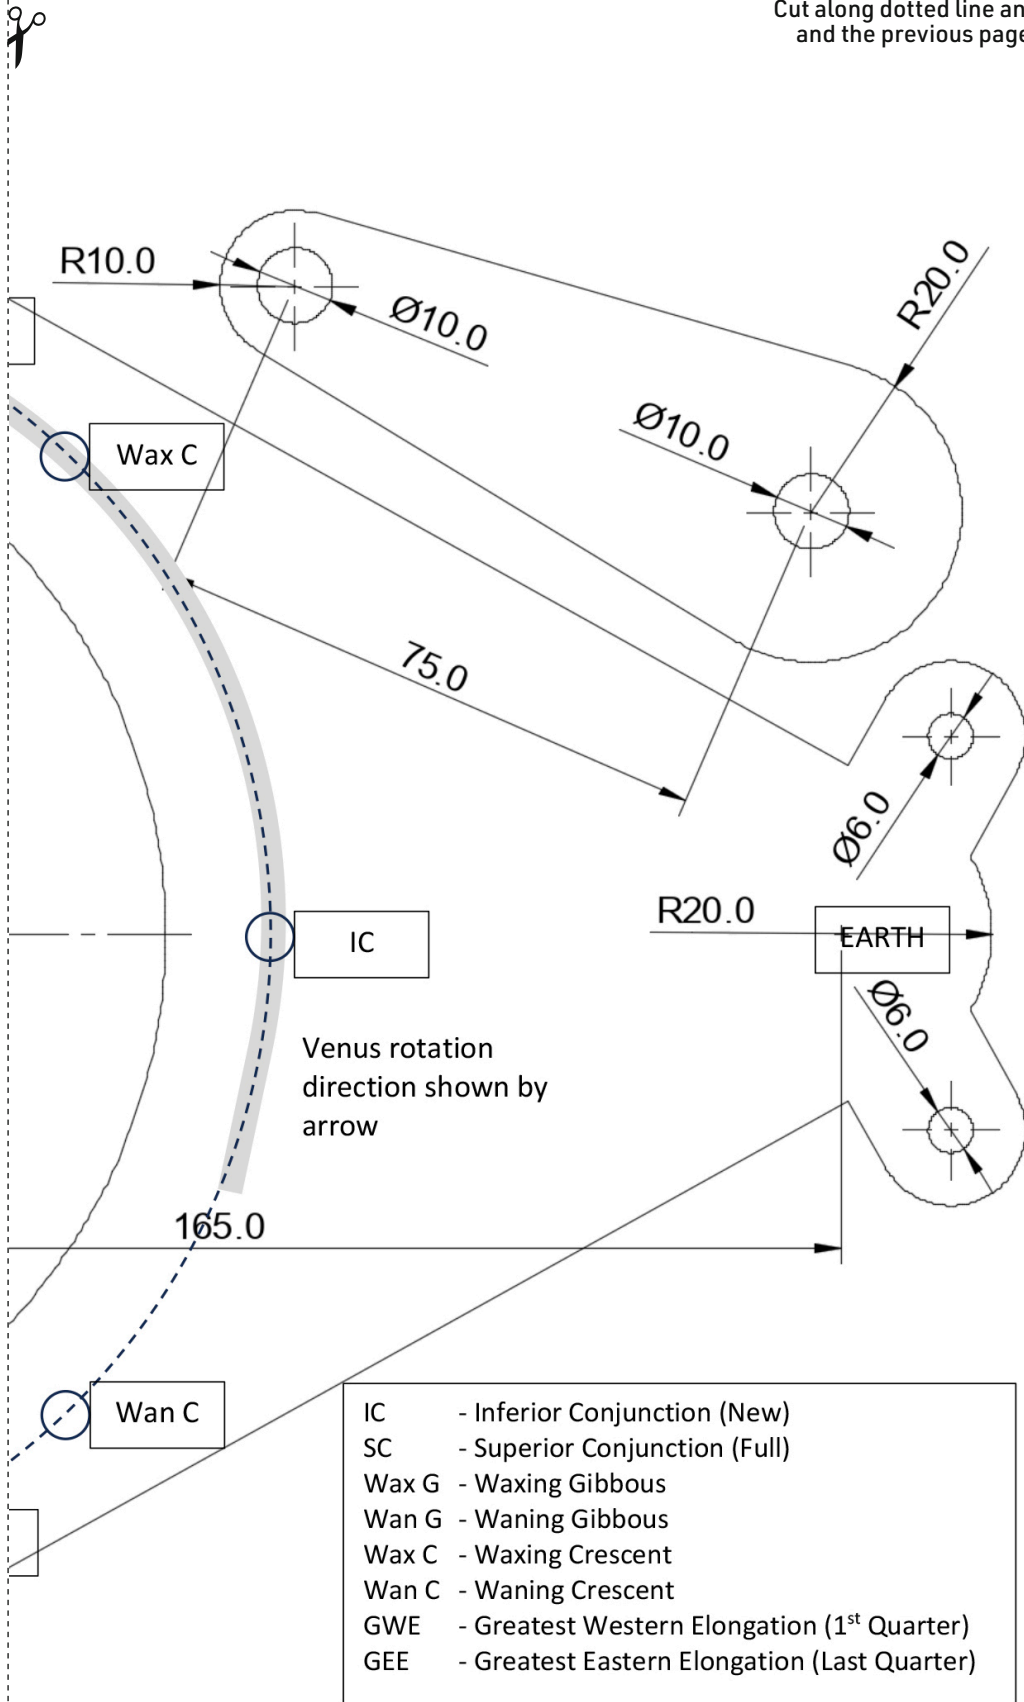

## Plans and measurements

ALL PICTURES: MARK PARRISH

DIY ASTRONOMY MAKE A MODEL TO SHOW VENUS'S PHASES TEMPLATE

12/23/23

**IMPORTANT!**  
 Set your printer  
 scale to 100%  
 for all printouts

All measurements in mm  
 Cut along dotted line and join  
 this and the next page together

DIY ASTRONOMY MAKE A MODEL TO SHOW VENUS'S PHASES TEMPLATE

All measurements in mm  
Cut along dotted line and join this  
and the previous page together

**IMPORTANT!**  
Set your printer  
scale to 100%  
for all printouts

DIY ASTRONOMY MAKE A MODEL TO SHOW VENUS'S PHASES MEASUREMENTS