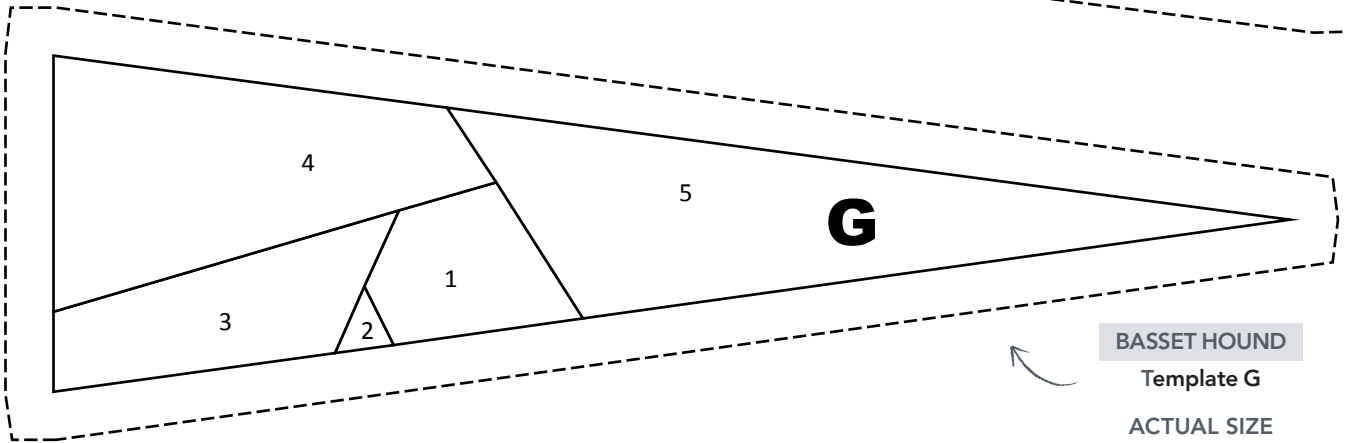

PIECED PUPS TEMPLATES

Issue 37

PRINT AT 100%

PRINT AT 100%
When printed at
the correct size, this
box will measure
1in square.

PRINT AT 100%
When printed at
the correct size, this
box will measure
1in square.

BASSET HOUND
Template I
ACTUAL SIZE

BASSET HOUND
Template C
ACTUAL SIZE

BASSET HOUND
Template G
ACTUAL SIZE

PRINT AT 100%
When printed at
the correct size, this
box will measure
1in square.

BASSET HOUND
Template D
ACTUAL SIZE