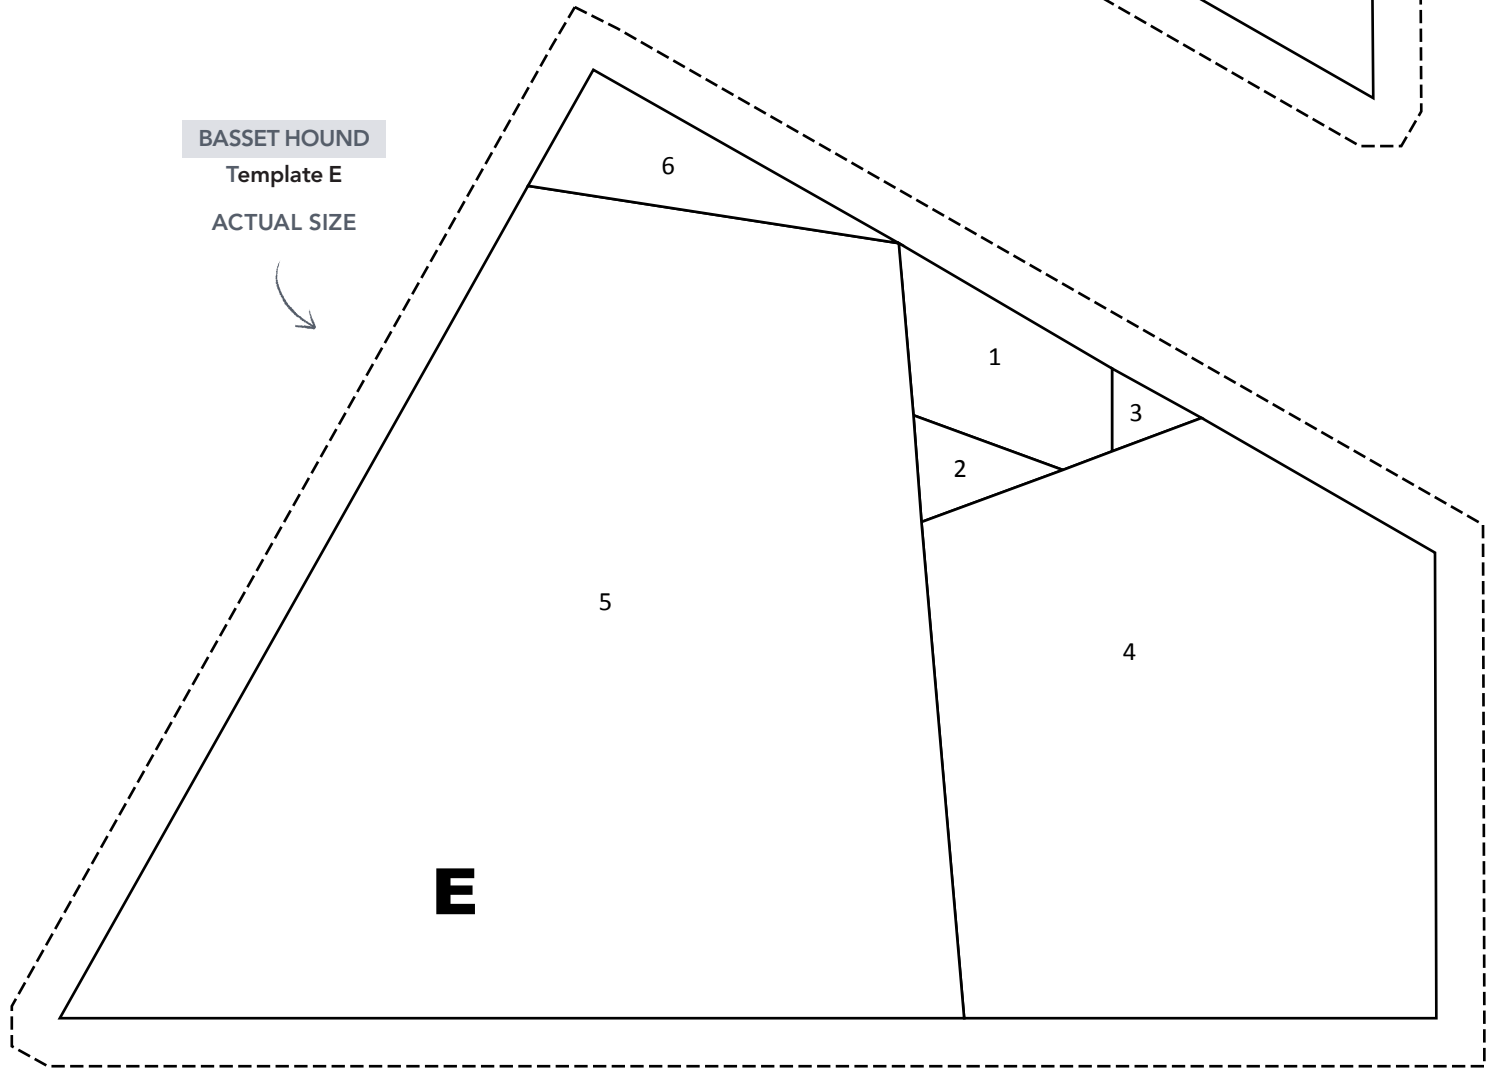

PIECED PUPS TEMPLATES

Issue 37

PRINT AT 100%

PRINT AT 100%
When printed at
the correct size, this
box will measure
1in square.

PRINT AT 100%
When printed at
the correct size, this
box will measure
1in square.

BASSET HOUND
Template I
ACTUAL SIZE

BASSET HOUND
Template C
ACTUAL SIZE

BASSET HOUND
Template G
ACTUAL SIZE

PRINT AT 100%
When printed at
the correct size, this
box will measure
1in square.

BASSET HOUND
Template D
ACTUAL SIZE

PRINT AT 100%
When printed at the correct size, this box will measure 1in square.

F

BASSET HOUND

Template F (Part 1 of 2)

ACTUAL SIZE

1

7

2