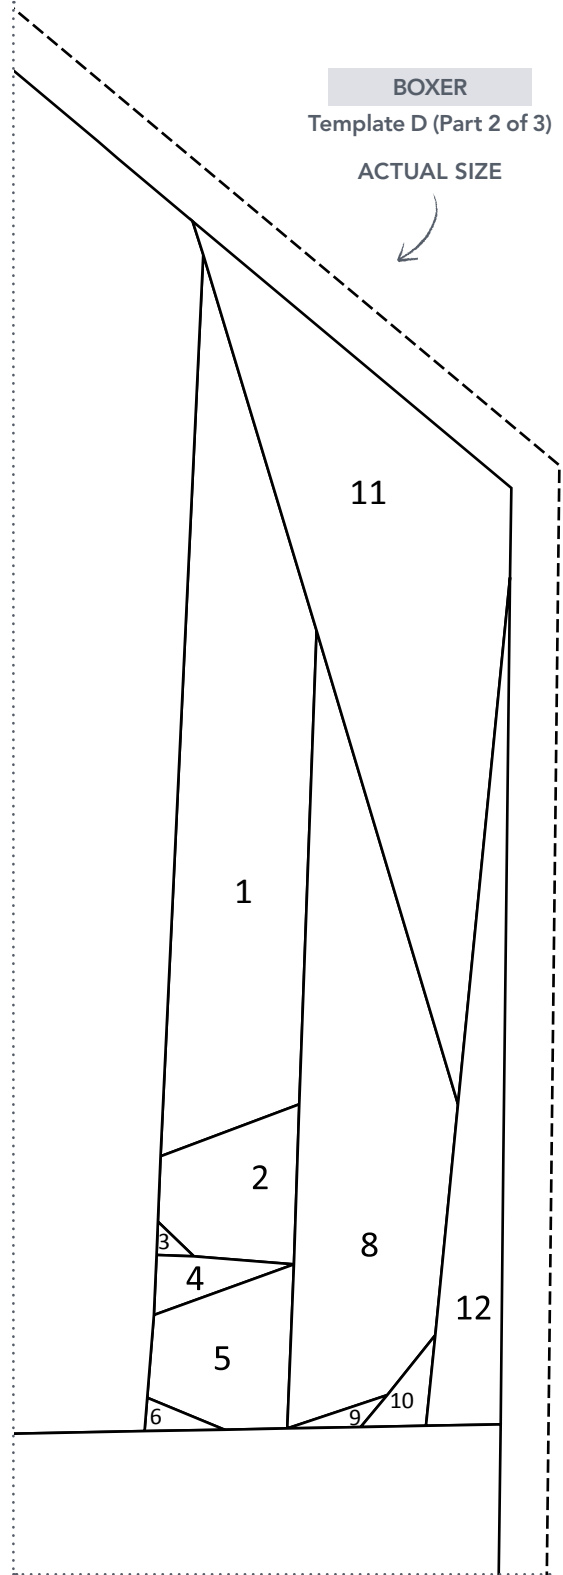

BOXER
Template D (Part 2 of 3)
ACTUAL SIZE