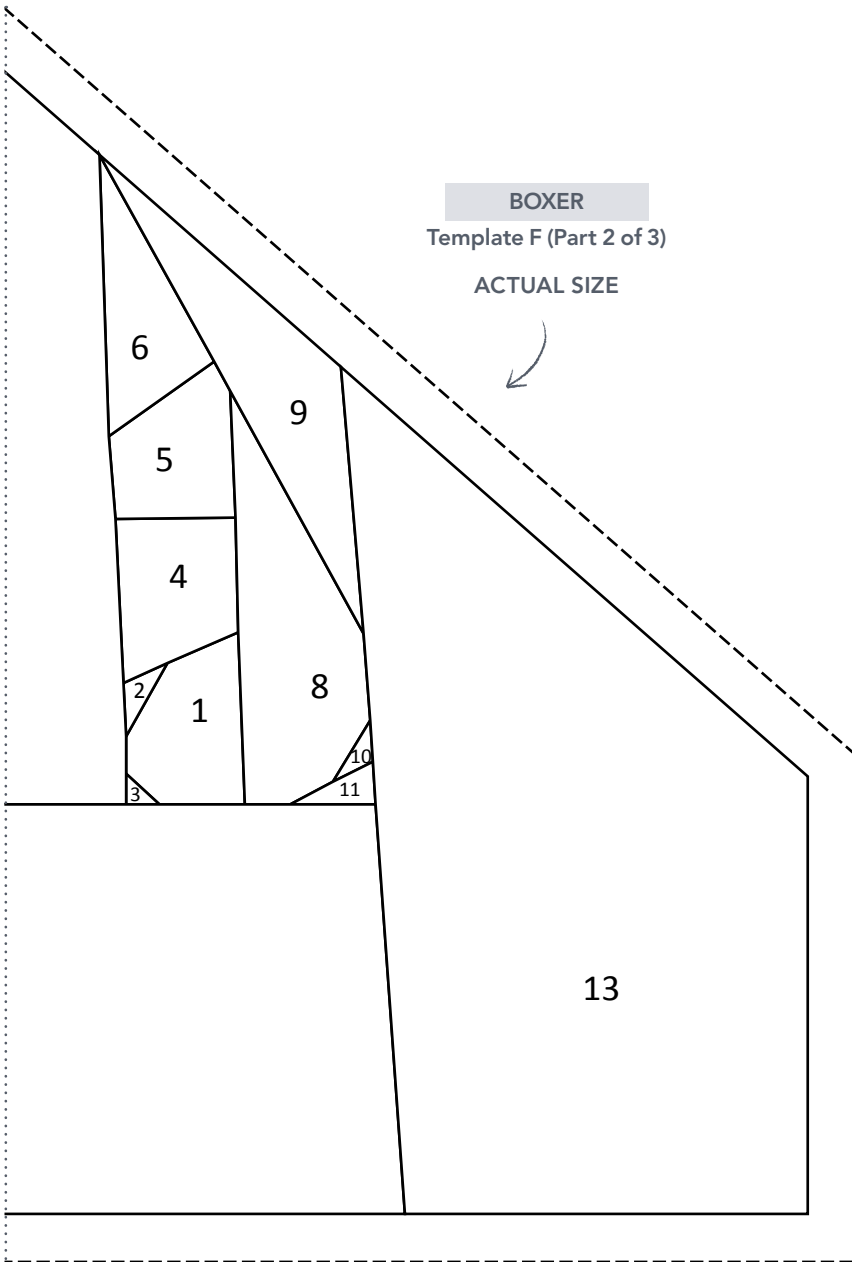

BOXER
Template F (Part 2 of 3)

ACTUAL SIZE