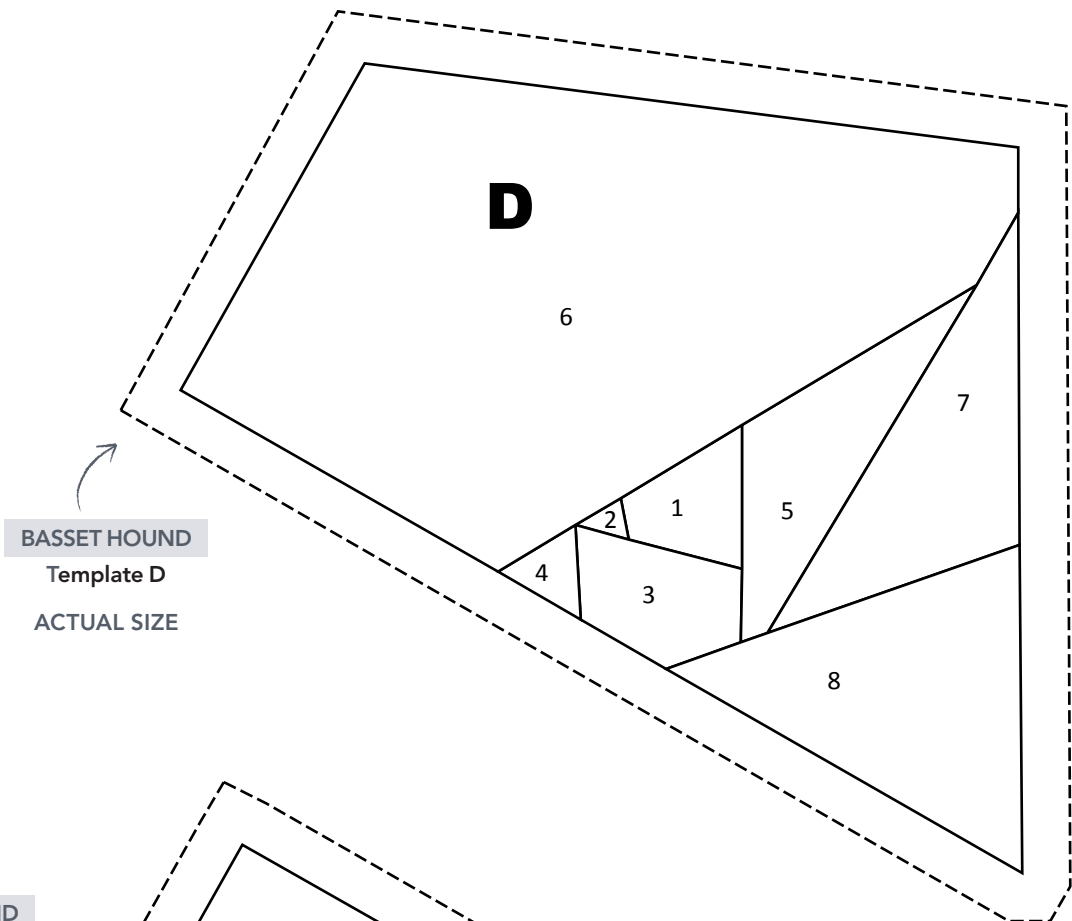

PIECED PUPS TEMPLATES

Issue 37

PRINT AT 100%

PRINT AT 100%
When printed at
the correct size, this
box will measure
1in square.

PRINT AT 100%
When printed at
the correct size, this
box will measure
1in square.

BASSET HOUND
Template I
ACTUAL SIZE

BASSET HOUND
Template C
ACTUAL SIZE

BASSET HOUND
Template G
ACTUAL SIZE

PRINT AT 100%
When printed at
the correct size, this
box will measure
1in square.

BASSET HOUND
Template D
ACTUAL SIZE

PRINT AT 100%
When printed at the correct size, this box will measure 1in square.

F

BASSET HOUND

Template F (Part 1 of 2)

ACTUAL SIZE

1

7

2

8

3

6

PRINT AT 100%
When printed at
the correct size, this
box will measure
1in square.

BASSET HOUND
Template F (Part 2 of 2)
ACTUAL SIZE

PRINT AT 100%
When printed at
the correct size, this
box will measure
1in square.