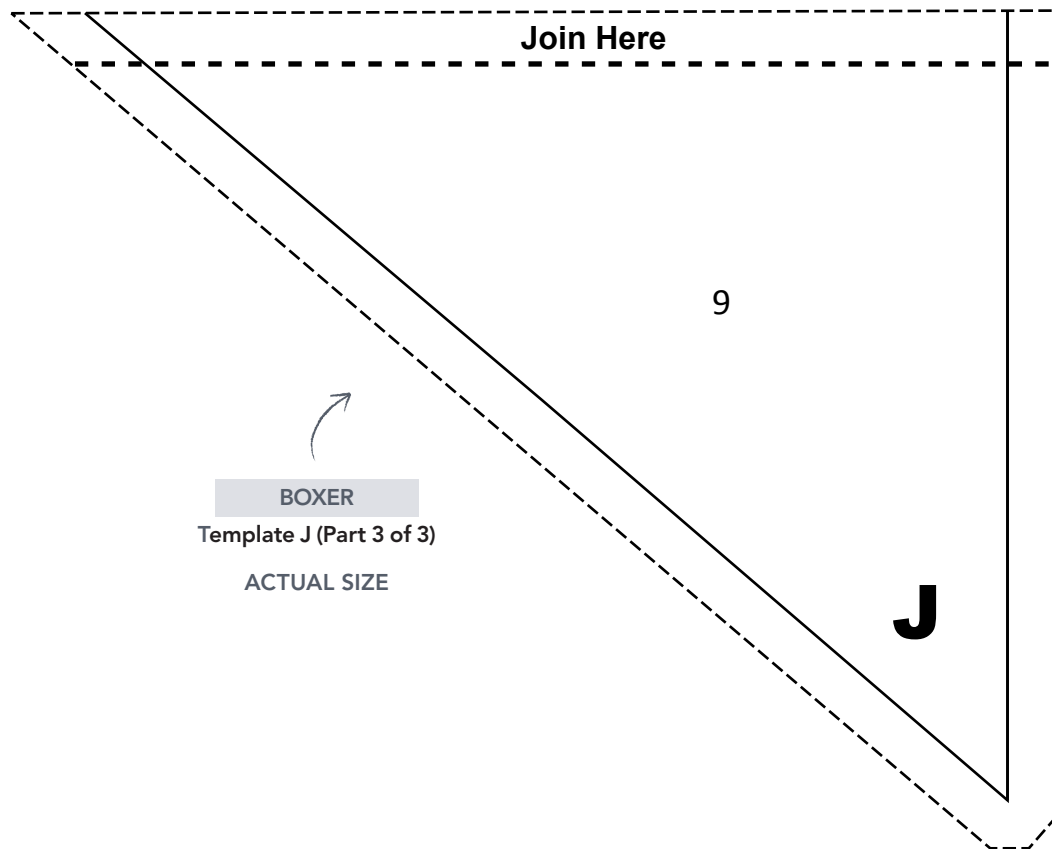

BOXER
Template F (Part 2 of 3)

ACTUAL SIZE

PRINT AT 100%
When printed at
the correct size, this
box will measure
1in square.

BOXER

Template G

ACTUAL SIZE

PRINT AT 100%
When printed at
the correct size, this
box will measure
1in square.

BOXER
Template H
ACTUAL SIZE

BOXER
Template J (Part 1 of 3)
ACTUAL SIZE

PRINT AT 100%
When printed at
the correct size, this
box will measure
1in square.

Thank you for making this project from *Love Patchwork & Quilting*. The copyright for these templates belongs to the designer of the project. Please don't re-sell or distribute their work without permission. Please do not make any part of the templates or instructions available to others through your website or a third party website, or copy it multiple times without our permission. Copyright law protects creative work and unauthorised copying is illegal. We appreciate your help.

PRINT AT 100%
 When printed at
 the correct size, this
 box will measure
 1in square.

PRINT AT 100%
When printed at
the correct size, this
box will measure
1in square.

PRINT AT 100%
When printed at
the correct size, this
box will measure
1in square.