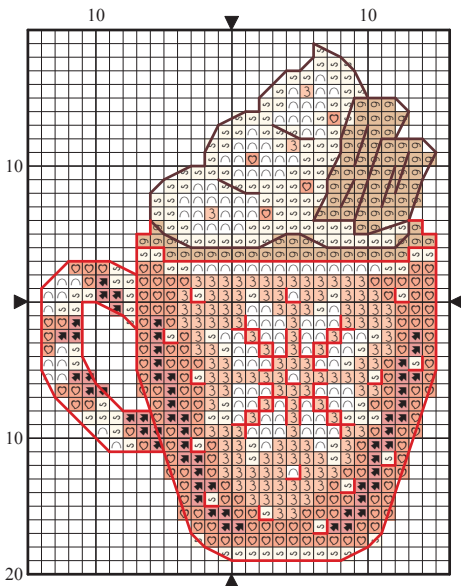

Fabric - A piece of 14-count white aida measuring 10x10cm (4x4in) for each design. Available from Willow Fabrics, call ☎ 0800 056 7811 or visit www.willowfabrics.com to buy

Extras - Backing fabric of your choice. Cord can be bought from local craft stores or handmade

1

Gingerbread man

▼ DMC ▼ Anchor ▼ Madeira ▼ DMC ▼ Anchor ▼ Madeira

✘ Cross stitch in two strands			✘ Cross stitch in two strands		
∩	blanc	2 2402	▣	801	359 2007
♡	606	334 209	✘ Backstitch in one strand		
Я	676	891 2208	≡	blanc	2 2402
K	680	901 2210	—	801	359 2007
▽	704	255 1308	✘ Whole stitches only		

Stitch count 39 (h) x 31 (w)
Design area on 14-count fabric 7x5.5cm (2³/₄x2¹/₄in)

3

Hot chocolate

▼ DMC ▼ Anchor ▼ Madeira ▼ DMC ▼ Anchor ▼ Madeira

✘ Cross stitch in two strands			✘ Cross stitch in two strands		
∩	blanc	2 2402	3	3340	329 301
⊖	435	1046 2010	✘ Backstitch in one strand		
♡	606	334 209	—	801	359 2007
∞	712	926 2101	—	815	44 513
✘	817	13 210	✘ Whole stitches only		