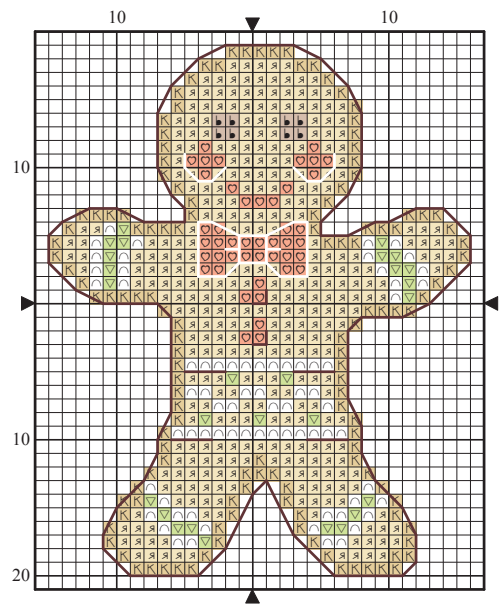

Cut-out&Keep

StitchTime
5-7 hrs
(Each)

Quick and
easy to stitch
one a night!

StitchList...

Perfect for beginners

- ✘ Whole cross stitch
- ✘ Backstitch

ShoppingList...

Threads - Stranded cotton as listed in the key

Needle - Size 24 tapestry needle

Fabric - A piece of 14-count white aida measuring 10x10cm (4x4in) for each design. Available from Willow Fabrics, call ☎ 0800 056 7811 or visit www.willowfabrics.com to buy

Extras - Backing fabric of your choice. Cord can be bought from local craft stores or handmade

1

Gingerbread man

▼ DMC ▼ Anchor ▼ Madeira ▼ DMC ▼ Anchor ▼ Madeira

✘ Cross stitch in two strands			✘ Cross stitch in two strands		
∩	blanc	2 2402	▣	801	359 2007
♡	606	334 209	✘ Backstitch in one strand		
Я	676	891 2208	≡	blanc	2 2402
K	680	901 2210	—	801	359 2007
▽	704	255 1308	✘ Whole stitches only		

Stitch count 39 (h) x 31 (w)
Design area on 14-count fabric 7x5.5cm (2³/₄x2¹/₄in)

3