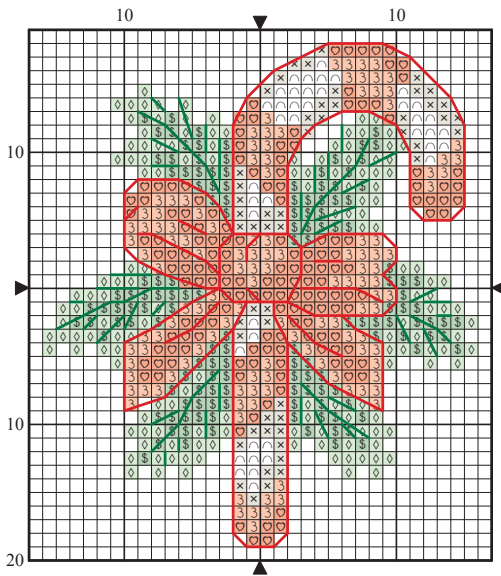

1

Gingerbread man

▼ DMC ▼ Anchor ▼ Madeira ▼ DMC ▼ Anchor ▼ Madeira

✘ Cross stitch in two strands			✘ Cross stitch in two strands		
∩	blanc	2 2402	▣	801	359 2007
♡	606	334 209	✘ Backstitch in one strand		
Я	676	891 2208	≡	blanc	2 2402
K	680	901 2210	—	801	359 2007
▽	704	255 1308	✘ Whole stitches only		

Stitch count 39 (h) x 31 (w)
Design area on 14-count fabric 7x5.5cm (2³/₄x2¹/₄in)

3

Hot chocolate

▼ DMC ▼ Anchor ▼ Madeira ▼ DMC ▼ Anchor ▼ Madeira

✘ Cross stitch in two strands			✘ Cross stitch in two strands		
∩	blanc	2 2402	3	3340	329 301
⊖	435	1046 2010	✘ Backstitch in one strand		
♡	606	334 209	—	801	359 2007
∞	712	926 2101	—	815	44 513
✘	817	13 210	✘ Whole stitches only		

Stitch count 38 (h) x 29 (w)
Design area on 14-count fabric 7x5.5cm (2³/₄x2in)

2

Candy cane

▼ DMC ▼ Anchor ▼ Madeira ▼ DMC ▼ Anchor ▼ Madeira

✘ Cross stitch in two strands			✘ Cross stitch in two strands		
∩	blanc	2 2402	3	3340	329 301
♡	606	334 209	✘ Backstitch in one strand		
§	912	209 1213	—	500	683 1705
◇	955	206 1210	—	815	44 513
×	3024	900 1814	✘ Whole stitches only		