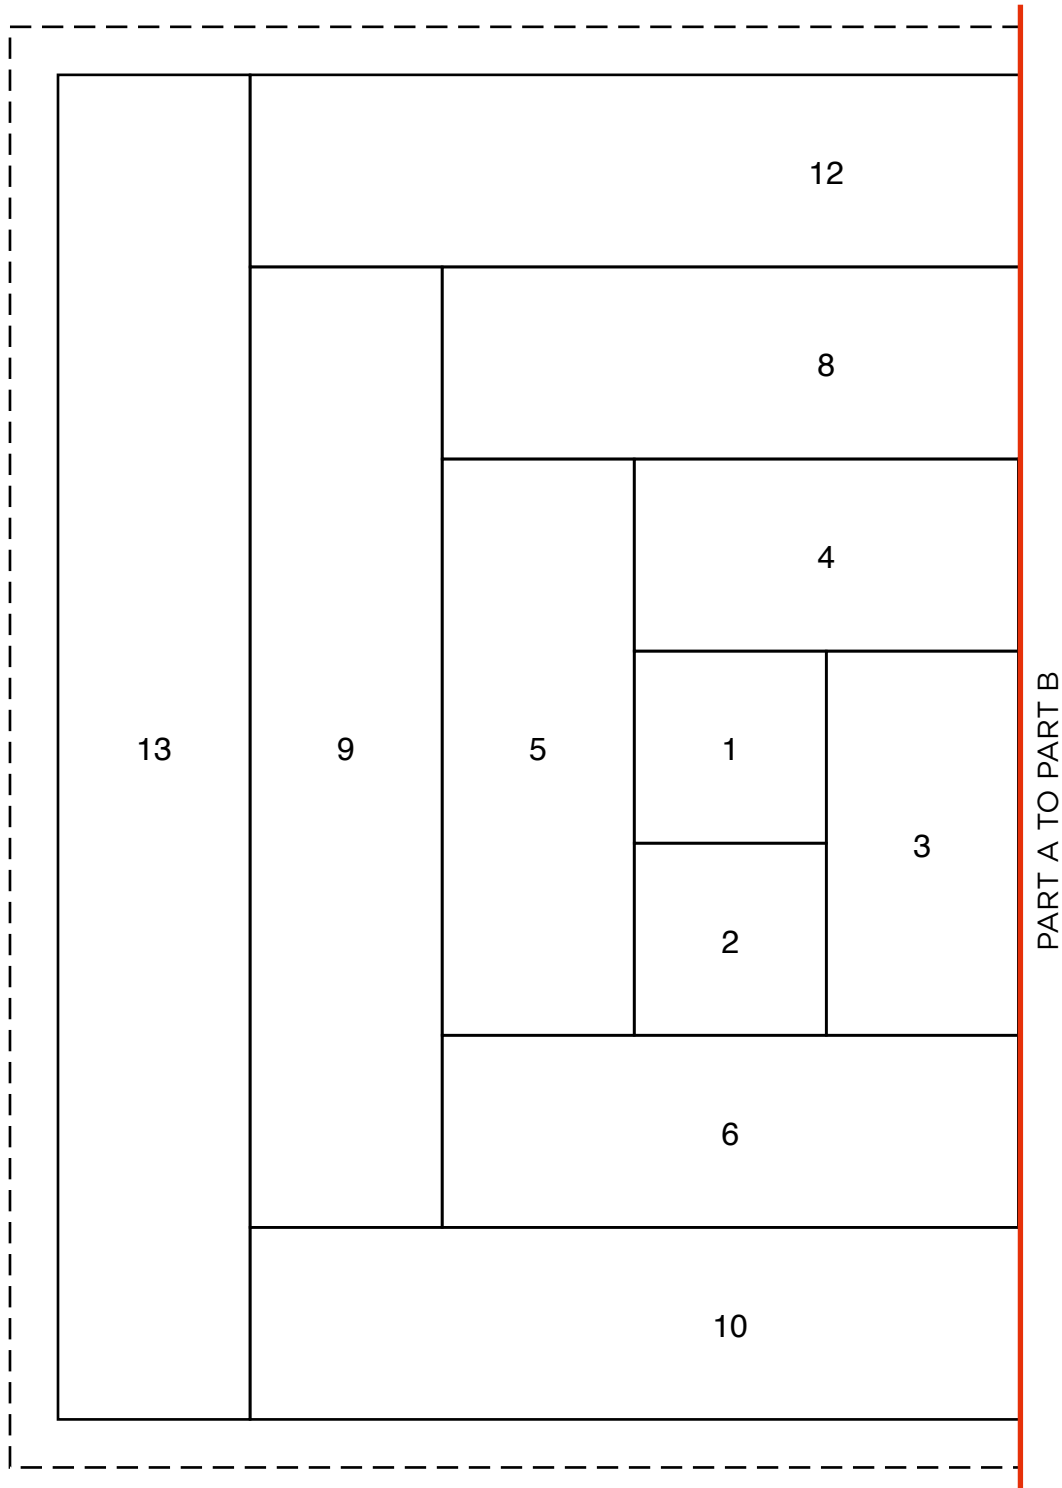

When printed
at the correct
size, this box
will measure
1in / 26mm
square

CABIN IN THE SKY

Lynne Goldsworthy page 34

LOG CABIN BLOCK FOUNDATION PIECING TEMPLATE A

ACTUAL SIZE

Print both parts and attach along red line

When printed
at the correct
size, this box
will measure
1in / 26mm
square

CABIN IN THE SKY

Lynne Goldsworthy page 34

LOG CABIN BLOCK FOUNDATION PIECING TEMPLATE B

ACTUAL SIZE

Print both parts and attach along red line