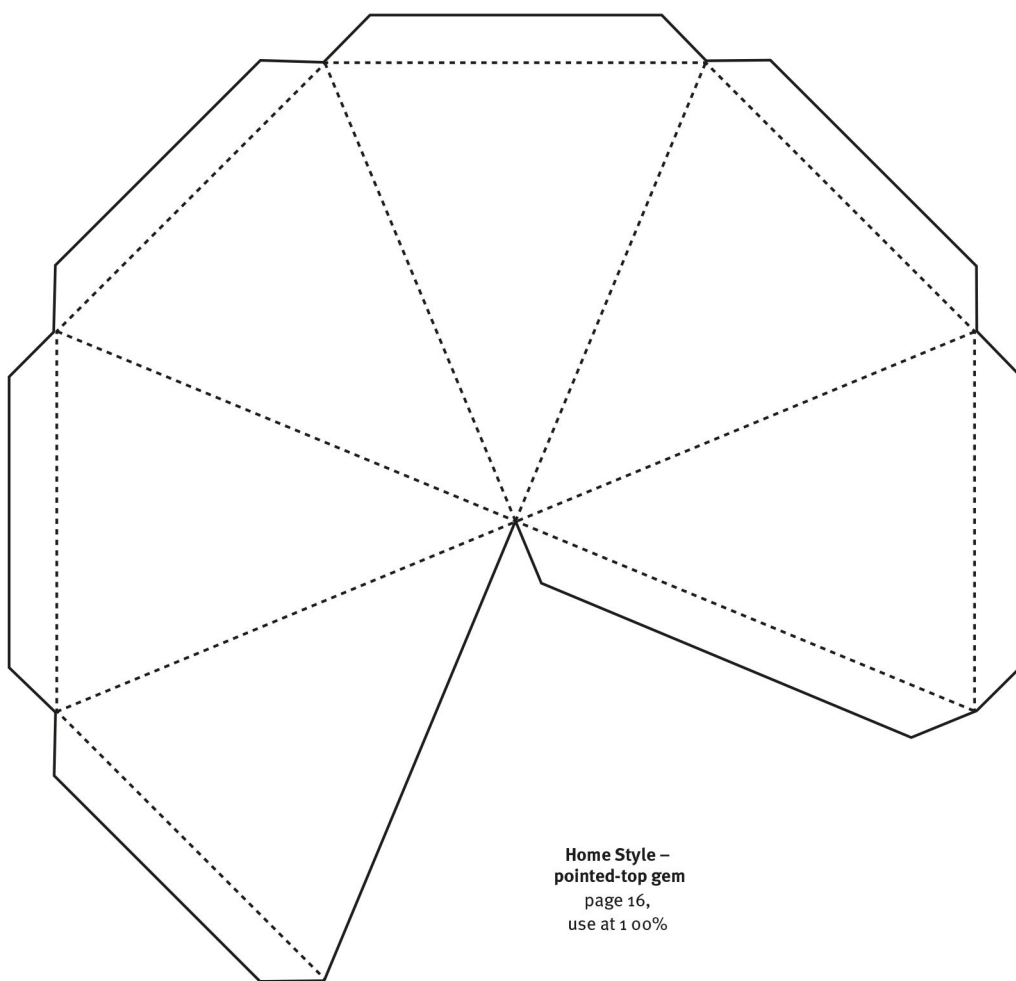

Home Style –
flat-top gem
page 16,
use at 100%

Cut ———
Fold - - - - -

Home Style –
pointed-top gem
page 16,
use at 100%