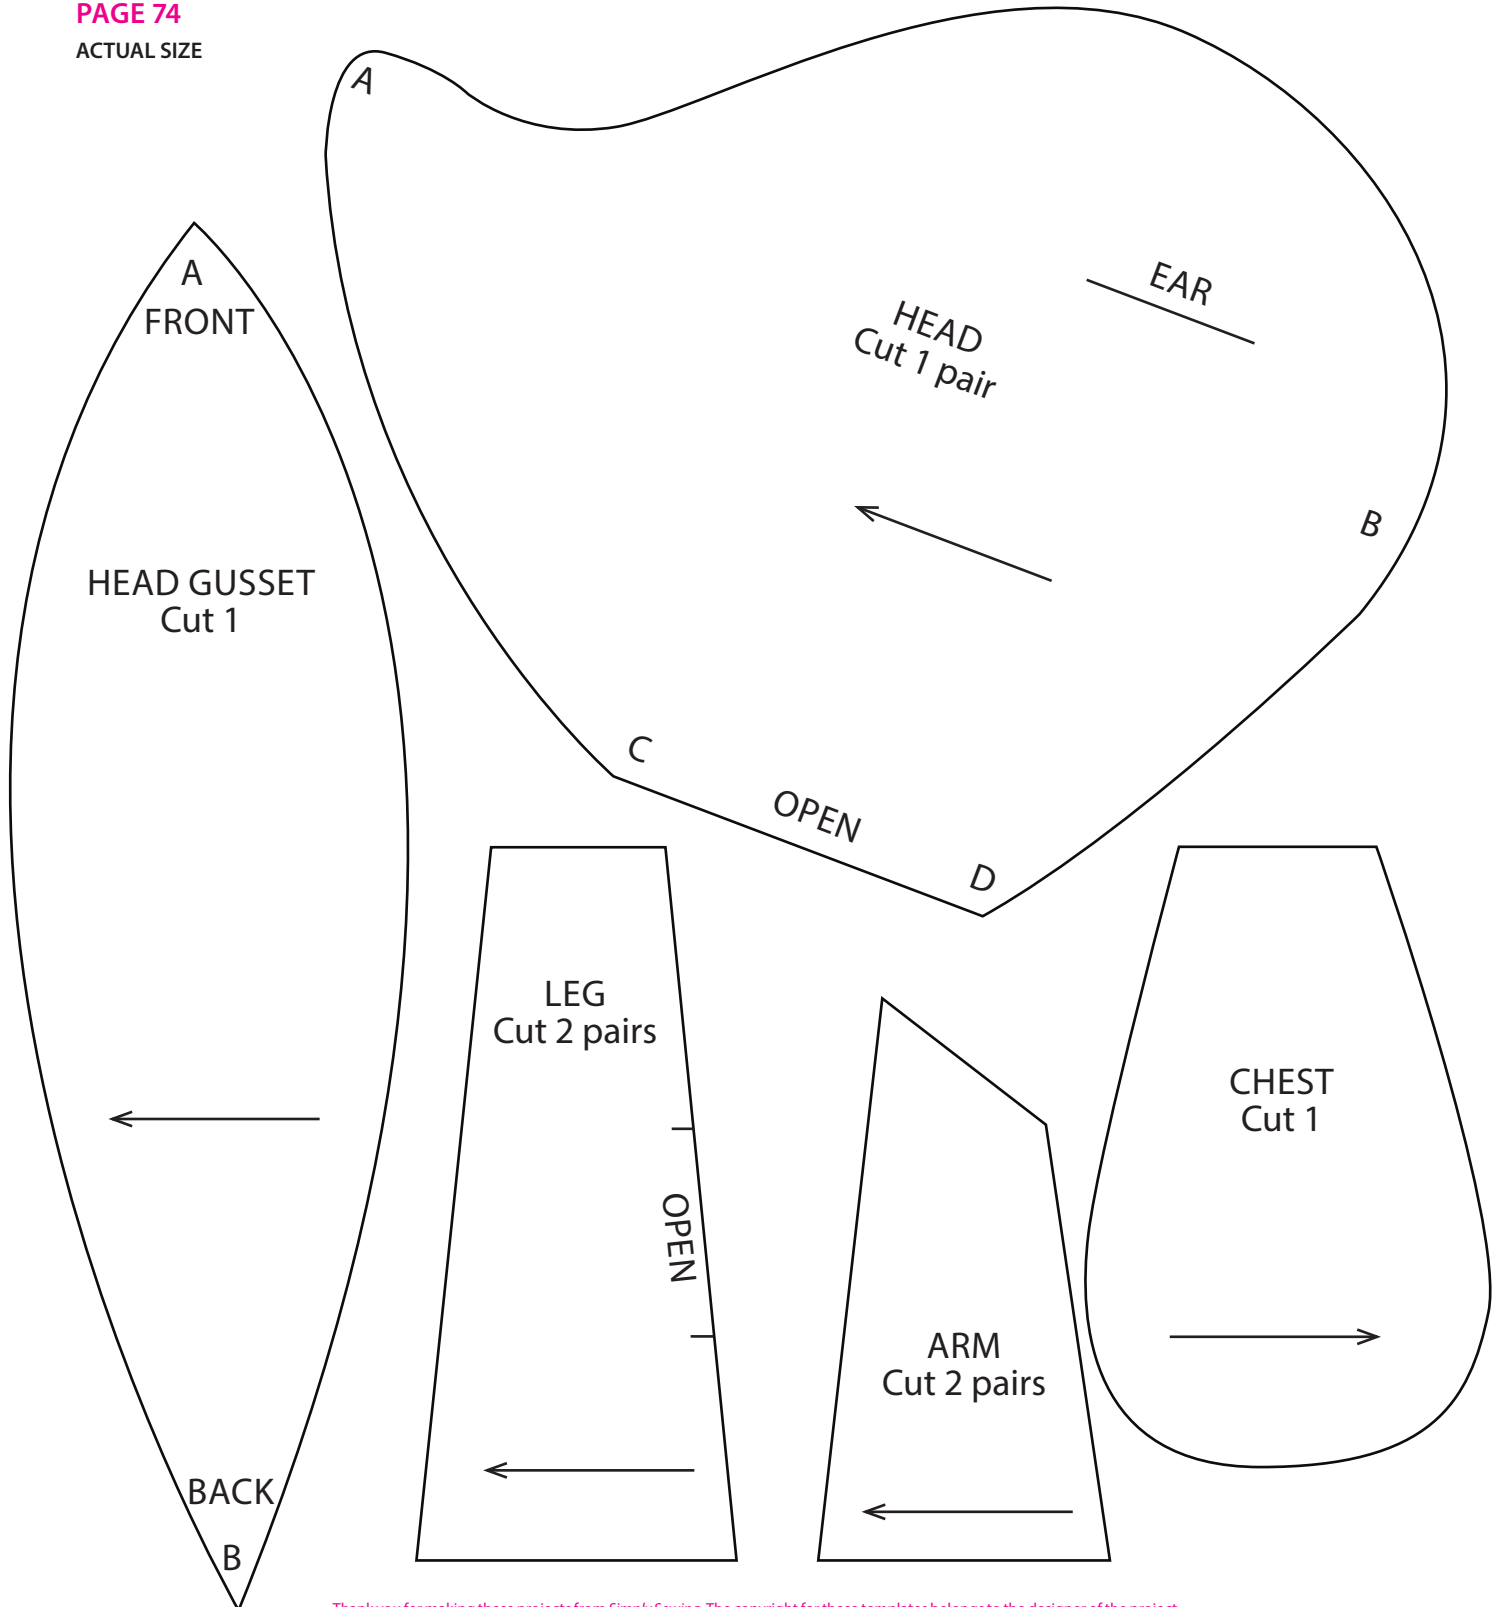

TEMPLATES

Here are some of the templates you will need to make the projects in *Simply Sewing* issue 62.

REINDEER TOY

PAGE 74

ACTUAL SIZE

Thank you for making these projects from *Simply Sewing*. The copyright for these templates belongs to the designer of the project.

REINDEER TOY

PAGE 74

ACTUAL SIZE

TEMPLATES

REINDEER TOY
PAGE 74
ACTUAL SIZE

HEAVY CHAIN
STITCH

PAGE 85
ACTUAL SIZE

—• TEMPLATES •—

y z

HEAVY CHAIN
STITCH
PAGE 85
ACTUAL SIZE

S T U V W X

A B C D E F G H I J K L M
N O P Q R S T U V W X Y
Z

a b c d e f g h i j k l m n o p
q r s t u v w x y z &

1 2 3 4 5 6 7

8 9 10 11 12 13

14 15 16 17 18

14 15 16 17 18

19 20 21 22

23 24

CHRISTMAS
MAKES

PAGE 18

ACTUAL SIZE

ADVENT CALENDAR NUMBERS

TEST SQUARE
10x10cm