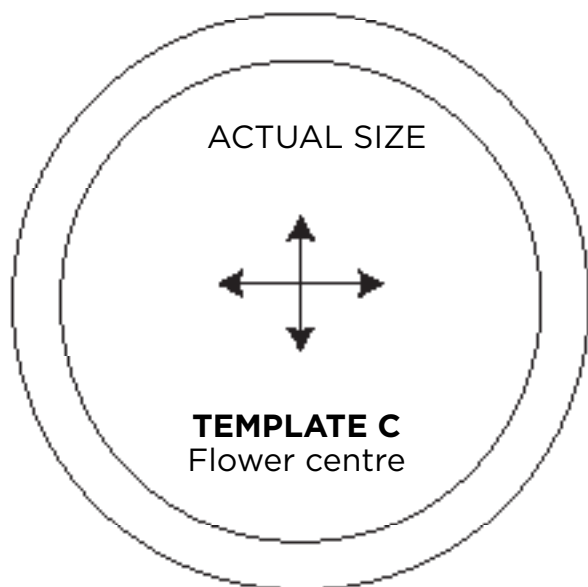

When printed at the correct size, this box will measure 1in / 26mm square

SOOTHING SUNFLOWERS

Carolyn Forster page 61

Use the smaller circle to cut the freezerpaper and the larger circle to cut the fabric