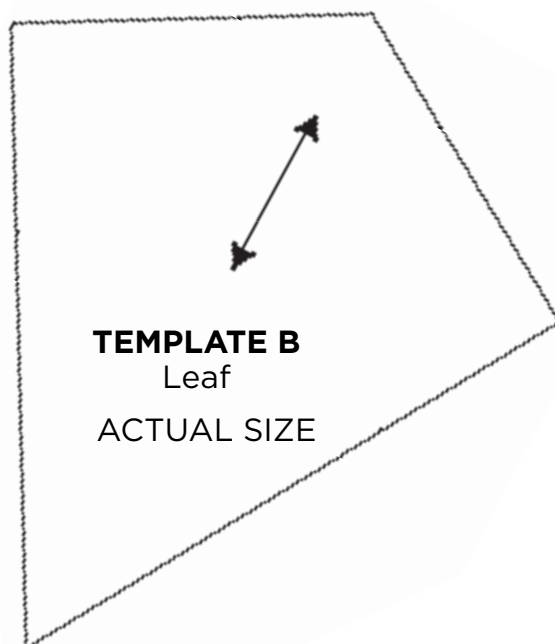

When printed at the correct size, this box will measure 1in / 26mm square

SOOTHING SUNFLOWERS

Carolyn Forster page 61

Use the smaller circle to cut the freezerpaper and the larger circle to cut the fabric