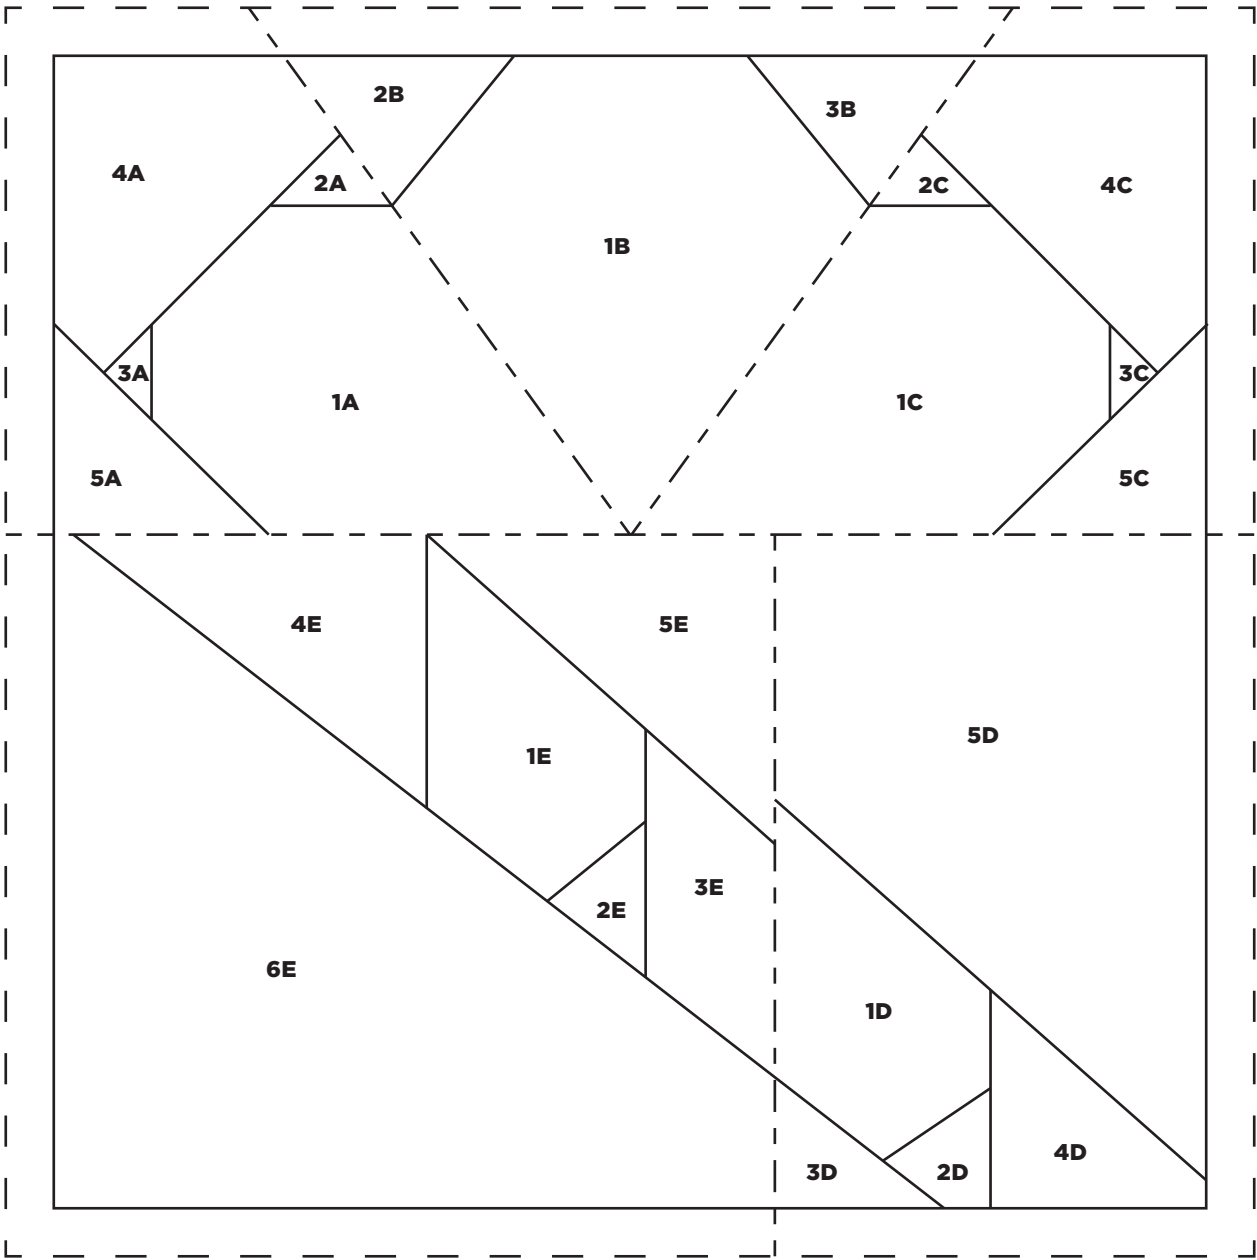

PRINT AT 100%
When printed at
the correct size, this
box will measure
1in square.

RAIN SHOWER
FPP Template
ACTUAL SIZE