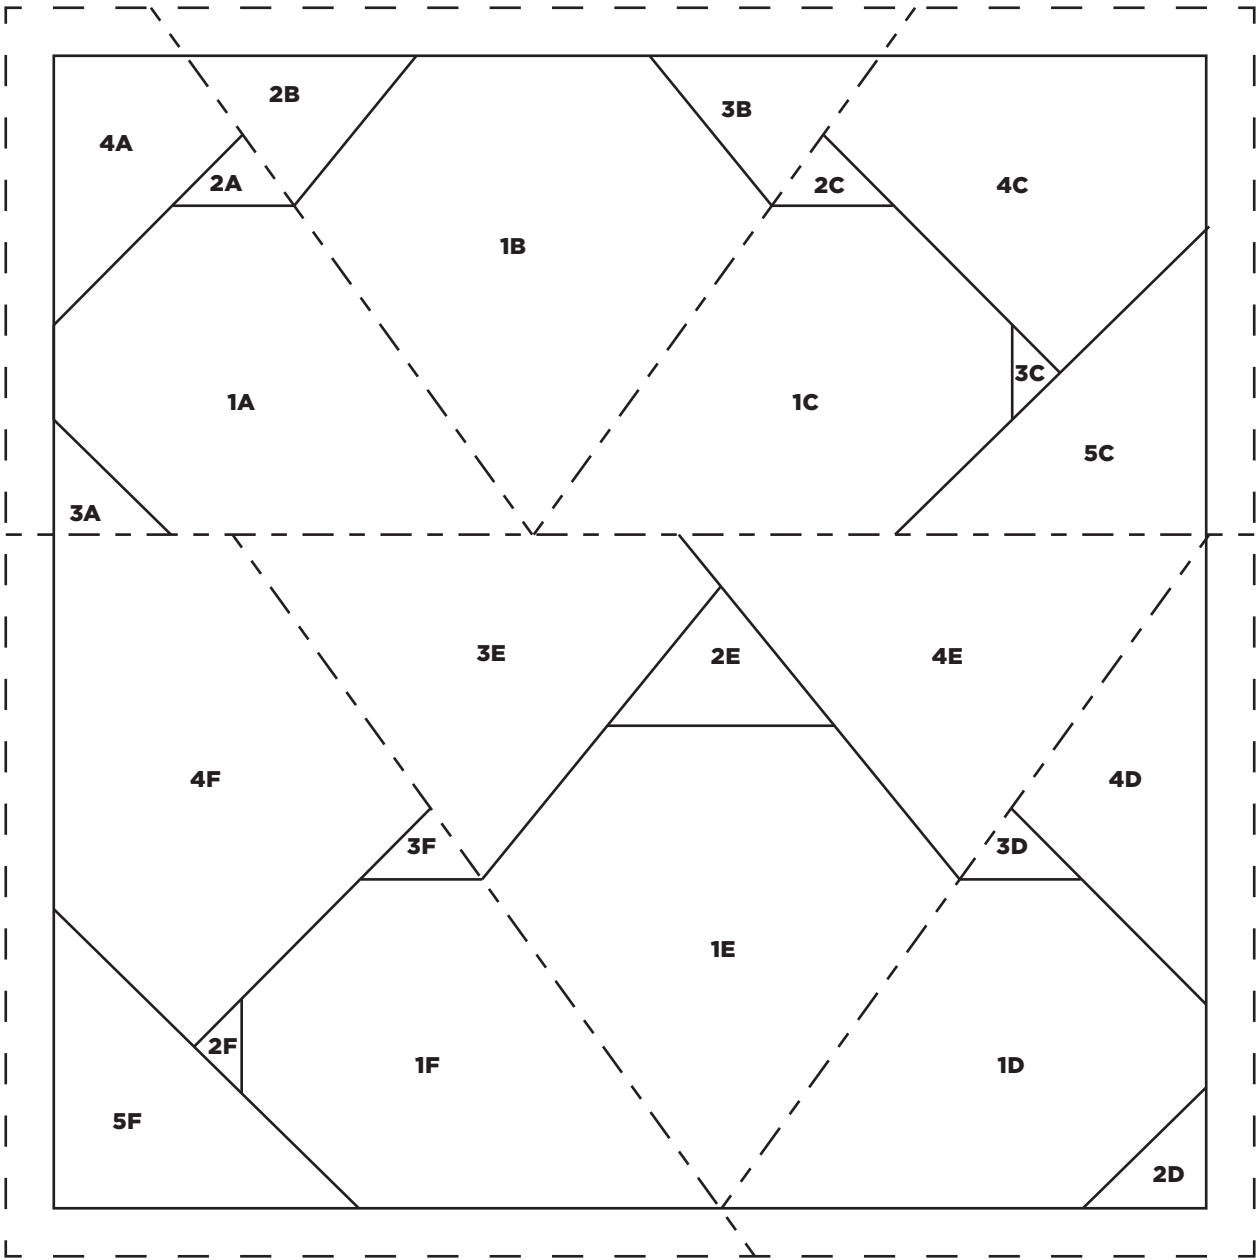

PRINT AT 100%
When printed at
the correct size, this
box will measure
1in square.

CLOUDY SKIES
FPP Template
ACTUAL SIZE