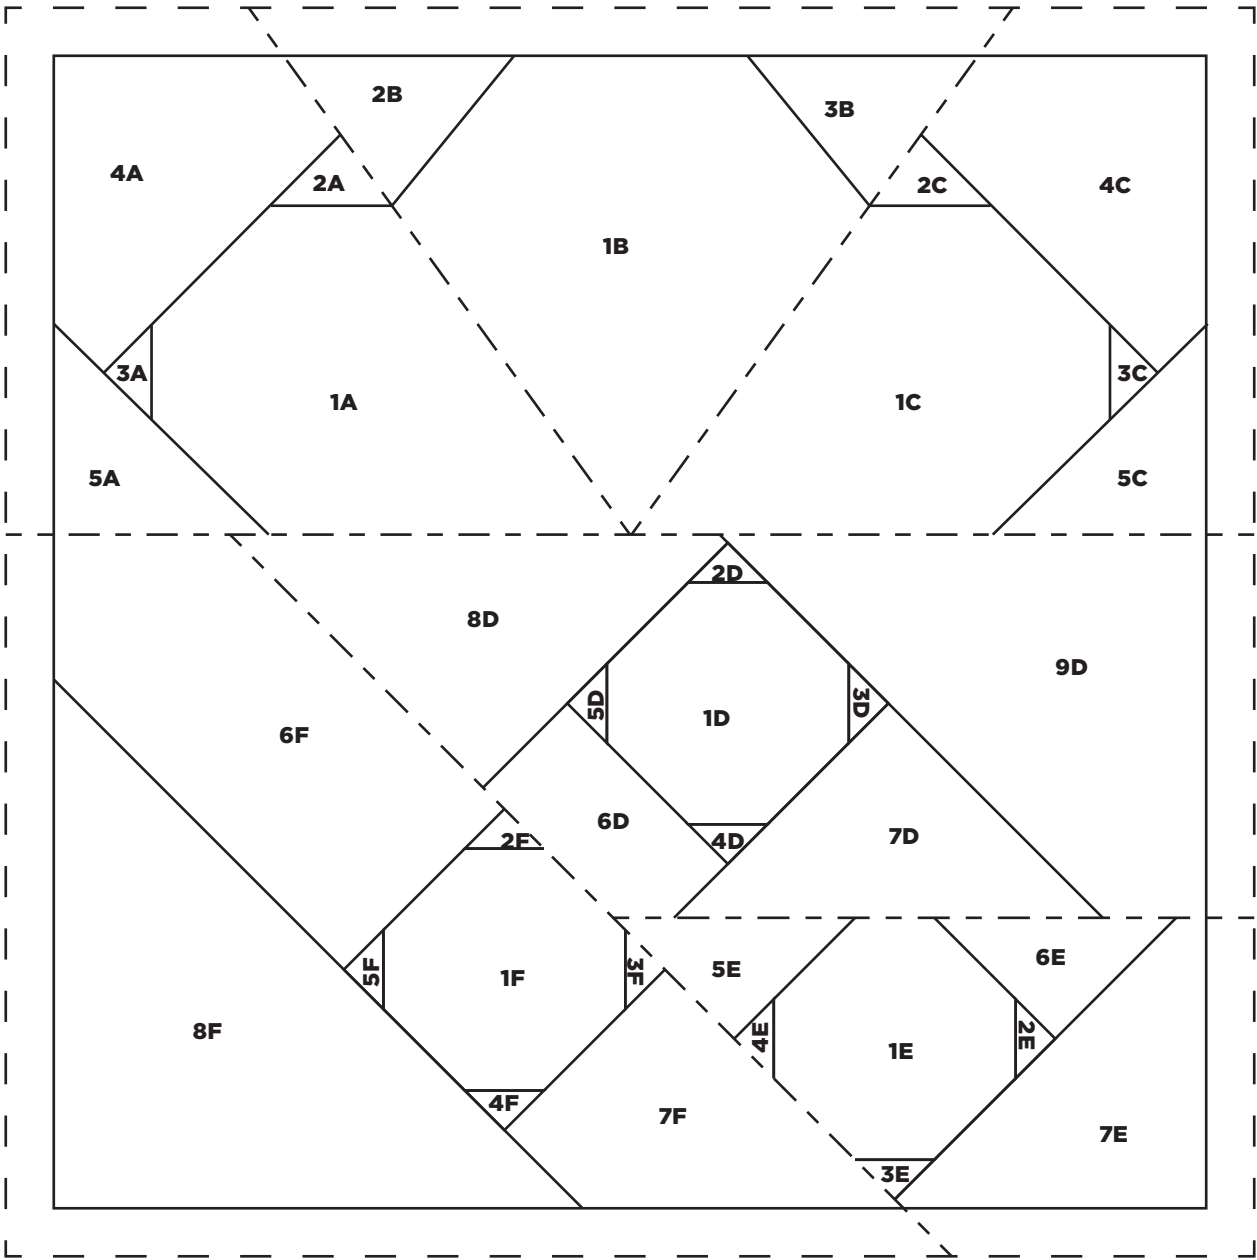

PRINT AT 100%
When printed at
the correct size, this
box will measure
1in square.

SNOW DAY
FPP Template
ACTUAL SIZE