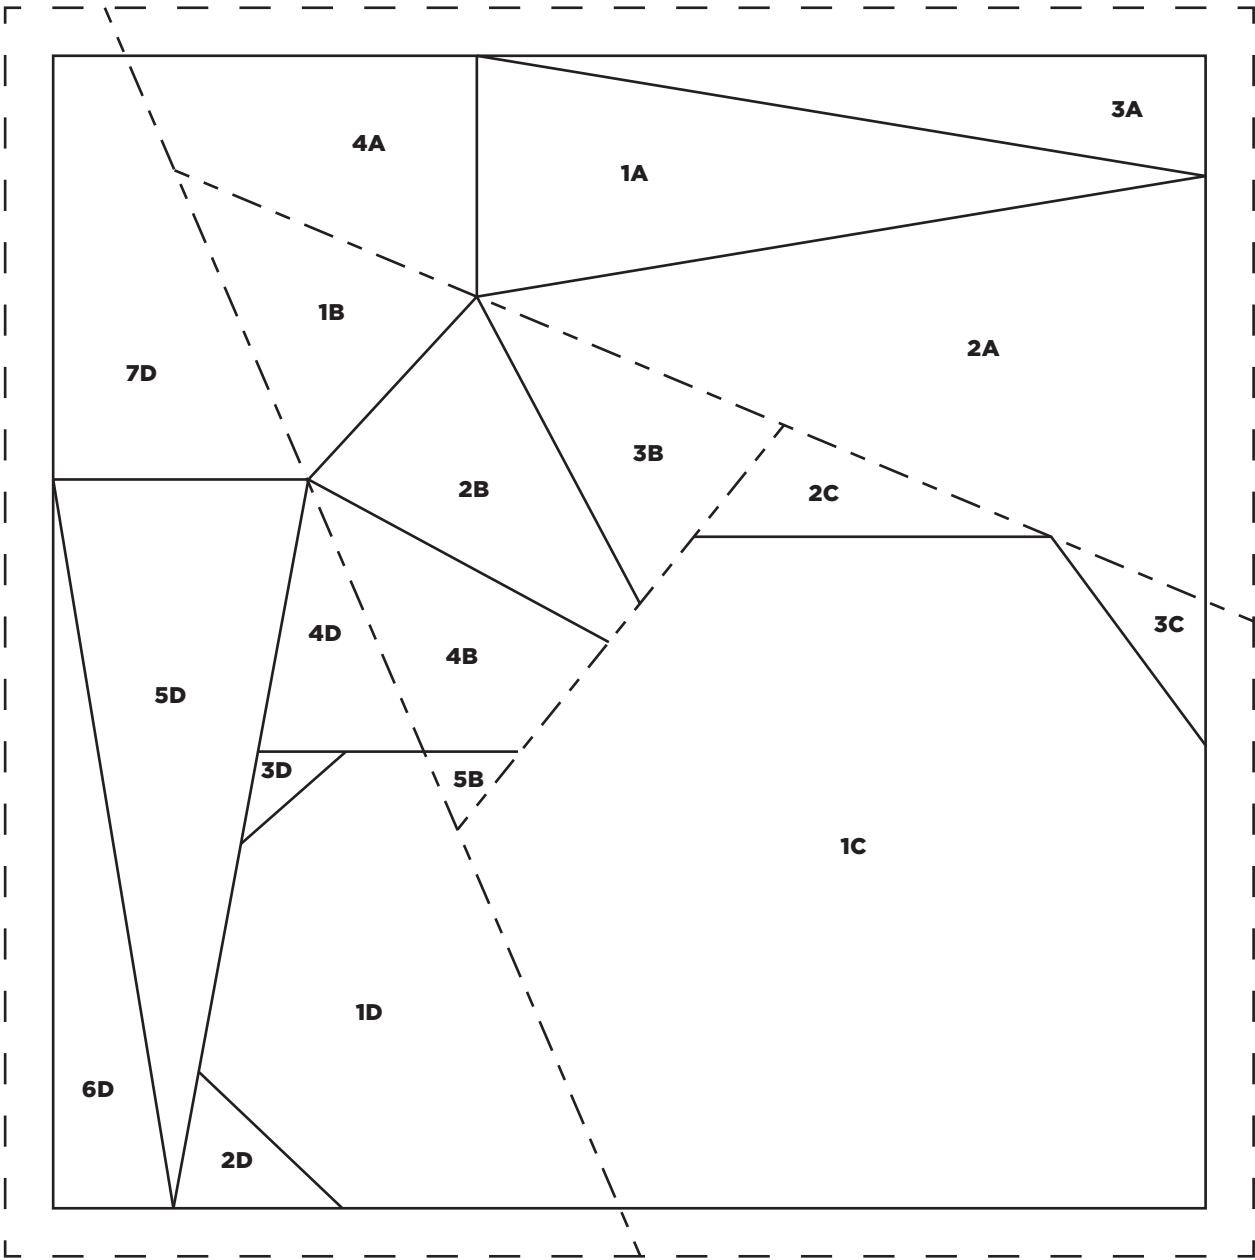

PRINT AT 100%
When printed at
the correct size, this
box will measure
1in square.

SUNNY SPELLS
FPF Template
ACTUAL SIZE