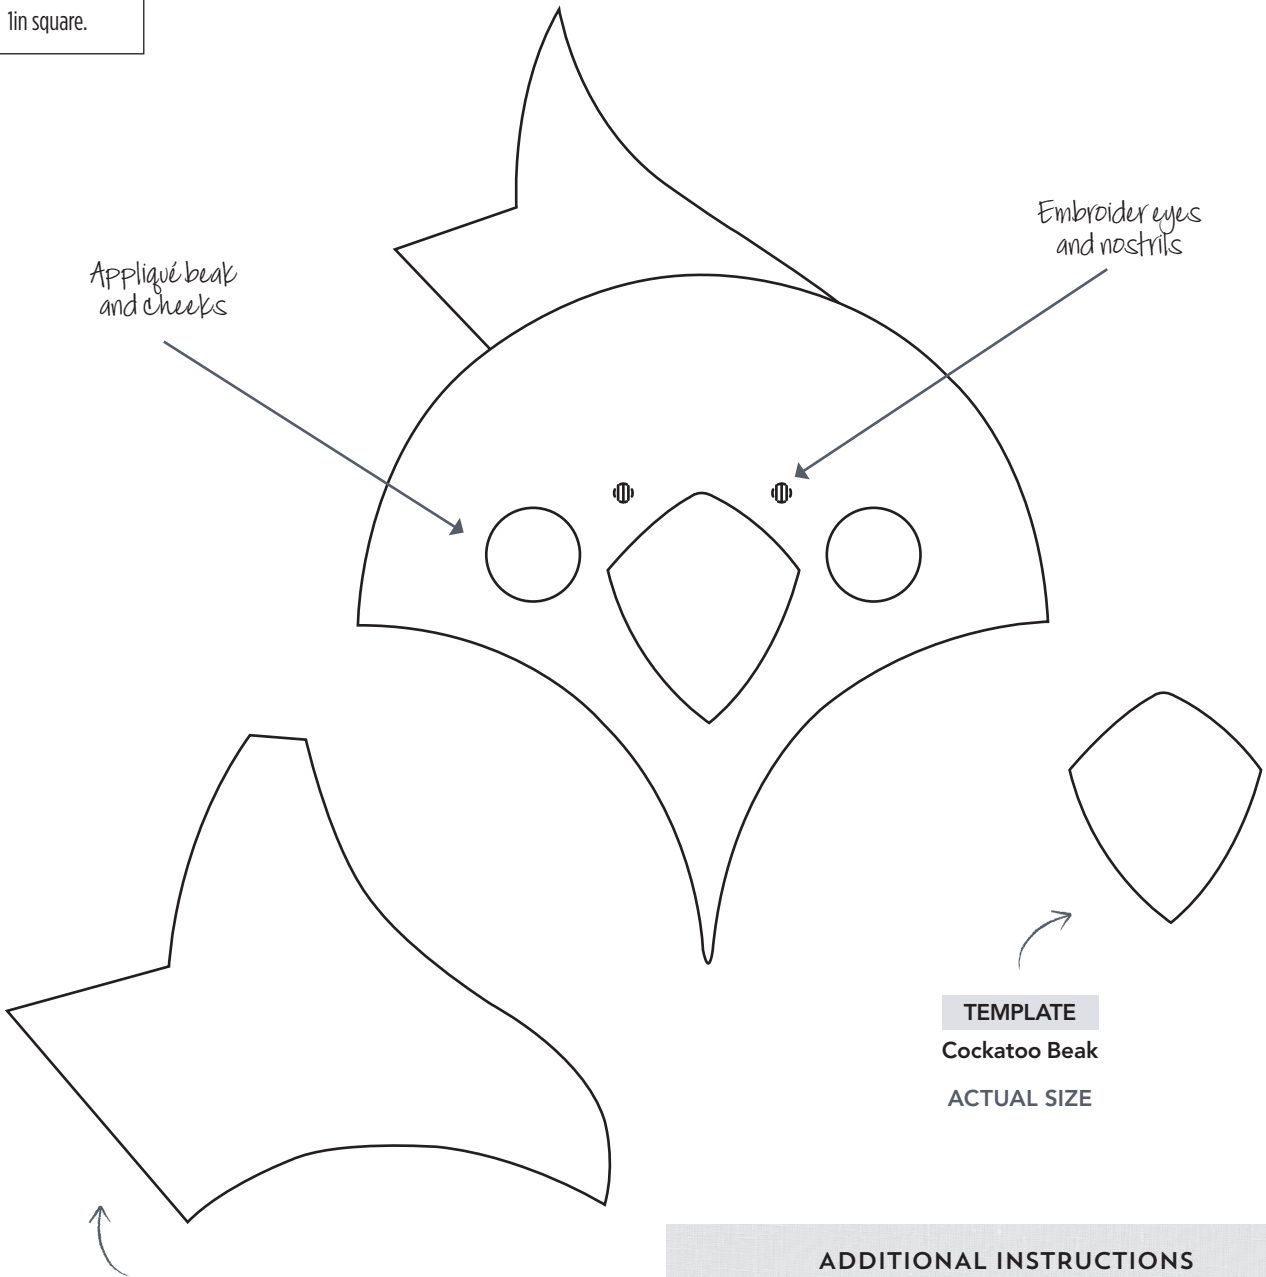

COCKATOO

3 1/2 IN
TEMPLATE

PRINT AT 100%
When printed at
the correct size, this
box will measure
1in square.

Applique beak
and cheeks

Embroider eyes
and nostrils

TEMPLATE
Cockatoo Beak
ACTUAL SIZE

TEMPLATE
Cockatoo Head Feathers x 2
ACTUAL SIZE

TEMPLATE
Cockatoo Cheek x 2
ACTUAL SIZE

PRINT AT 100%
When printed at
the correct size, this
box will measure
1in square.

FROG

2½IN
TEMPLATE

TEMPLATE
Frog Eye x 4
ACTUAL SIZE