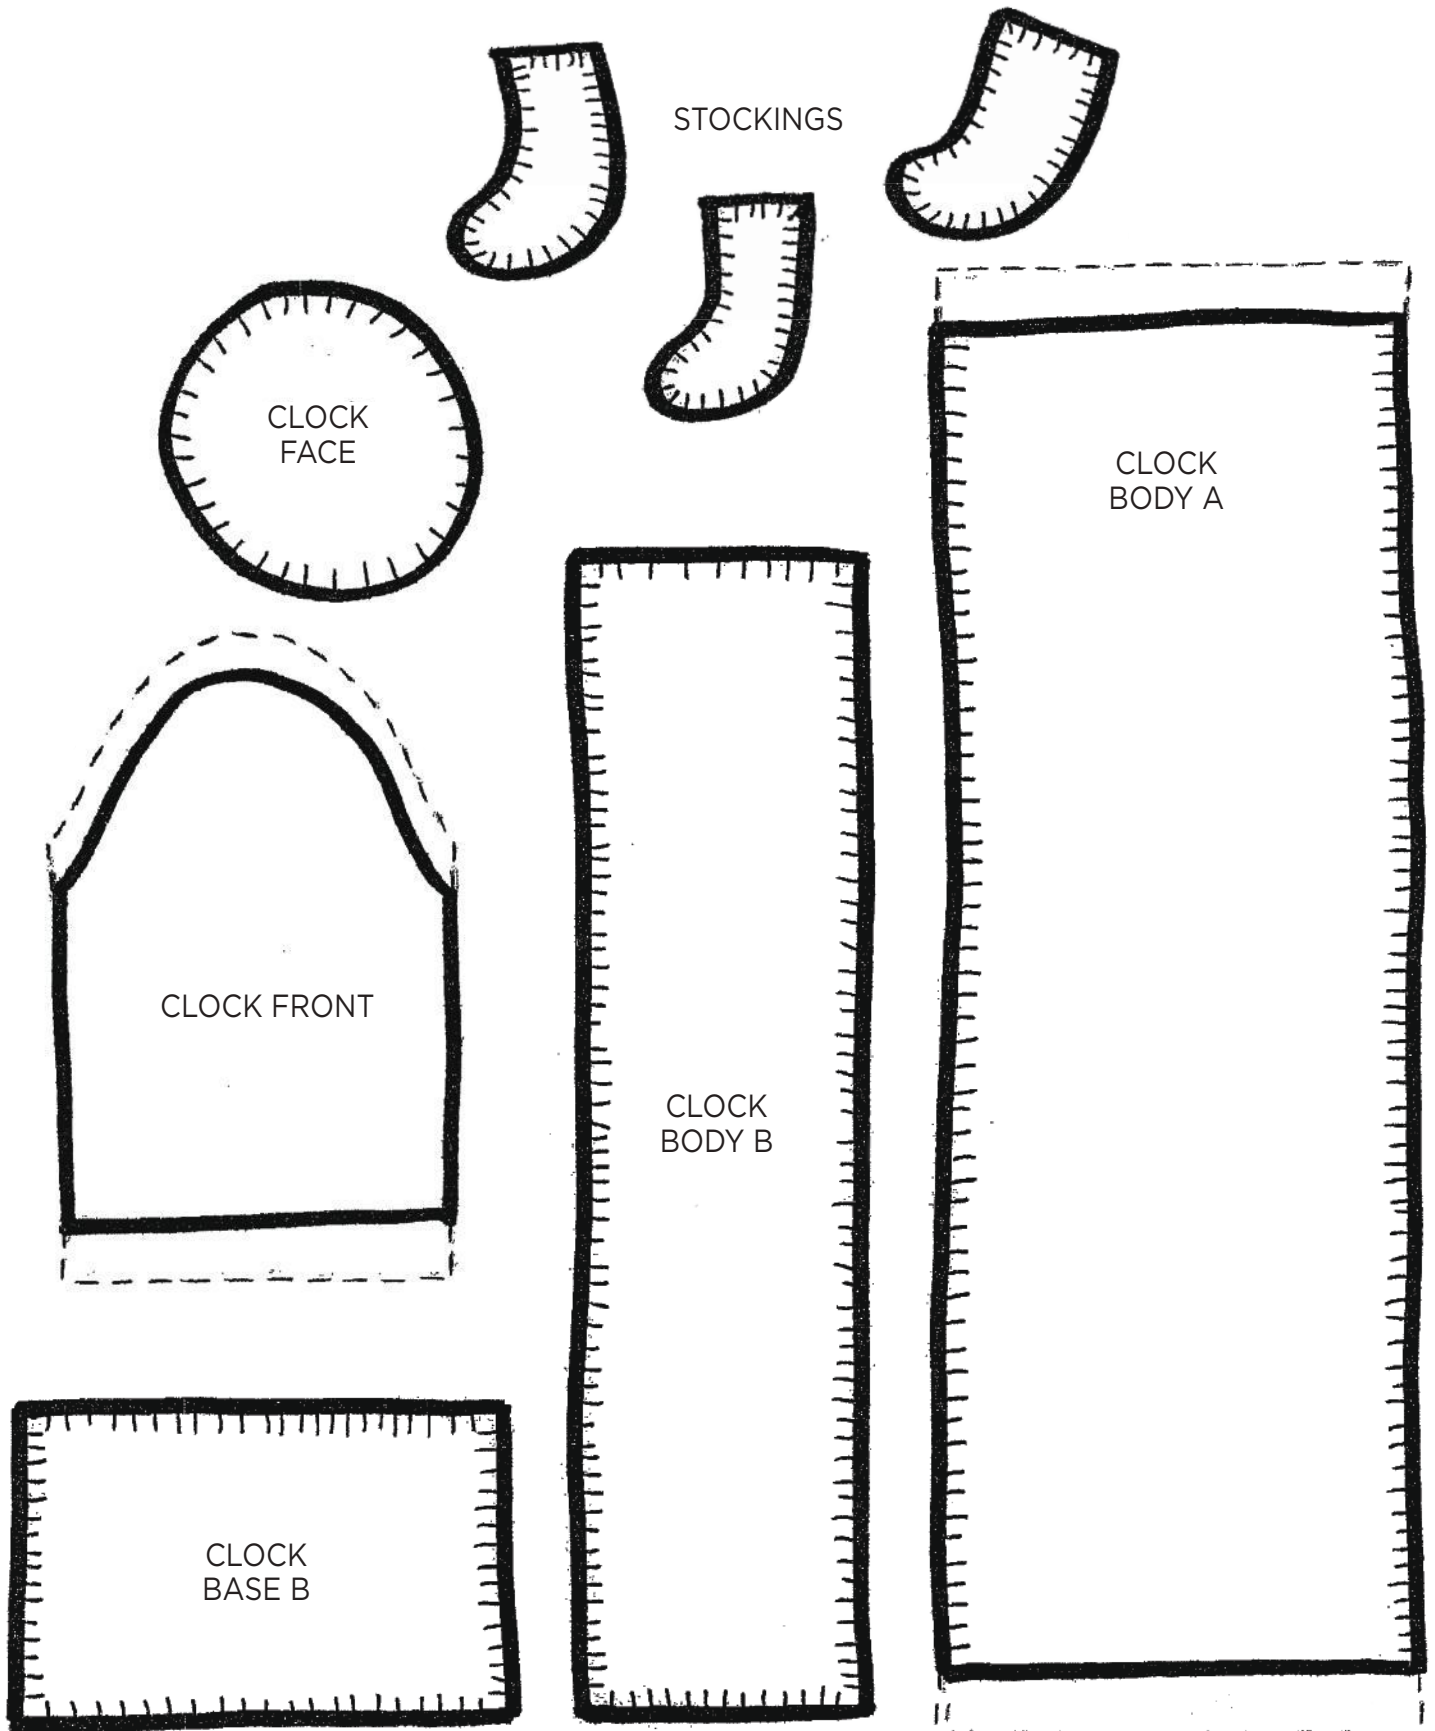

Templates

The Nutcracker Pattern Collection

PRINT AT 100% SIZE

When printed at the correct size, this box will measure 1in / 26mm square

CRAZY THROW

Mandy Shaw page 33

CRAZY BLOCK PATTERN

ACTUAL SIZE
Includes seam allowances.

When printed
at the correct
size, this box
will measure
1in / 26mm
square

CRAZY THROW

Mandy Shaw page 33

CRAZY BLOCK PATTERN

ACTUAL SIZE
Includes seam allowances.

When printed at the correct size, this box will measure 1in / 26mm square

ACTUAL SIZE

GINGERBREADS

BAUBLES

STAR

CANDLES

CROWN

MOUSE HEAD

When printed
at the correct
size, this box
will measure
1in / 26mm
square

ACTUAL SIZE

FRILL

When printed
at the correct
size, this box
will measure
1in / 26mm
square

NUTCRACKER SCENE

Mandy Shaw page 13

CHRISTMAS
TREE BLOCK 9

— —
ACTUAL SIZE

Thank you for making this project from Today's Quilter. The copyright for these templates belongs to the designer of the project. Please don't re-sell or distribute their work without permission. Please do not make any part of the templates or instructions available to others through your website or a third party website, or copy it multiple times without our permission. Copyright law protects creative work and unauthorised copying is illegal. We appreciate your help.