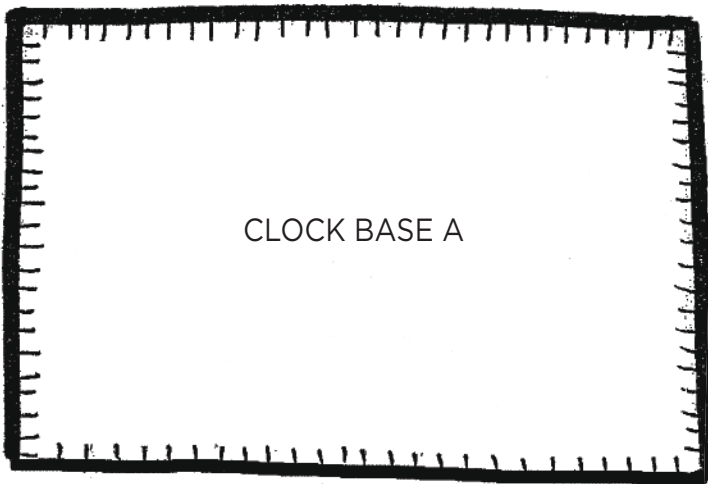

ACTUAL SIZE

FRILL

When printed
at the correct
size, this box
will measure
1in / 26mm
square

NUTCRACKER SCENE

Mandy Shaw page 13

CHRISTMAS
TREE BLOCK 9

— —
ACTUAL SIZE

Thank you for making this project from Today's Quilter. The copyright for these templates belongs to the designer of the project. Please don't re-sell or distribute their work without permission. Please do not make any part of the templates or instructions available to others through your website or a third party website, or copy it multiple times without our permission. Copyright law protects creative work and unauthorised copying is illegal. We appreciate your help.