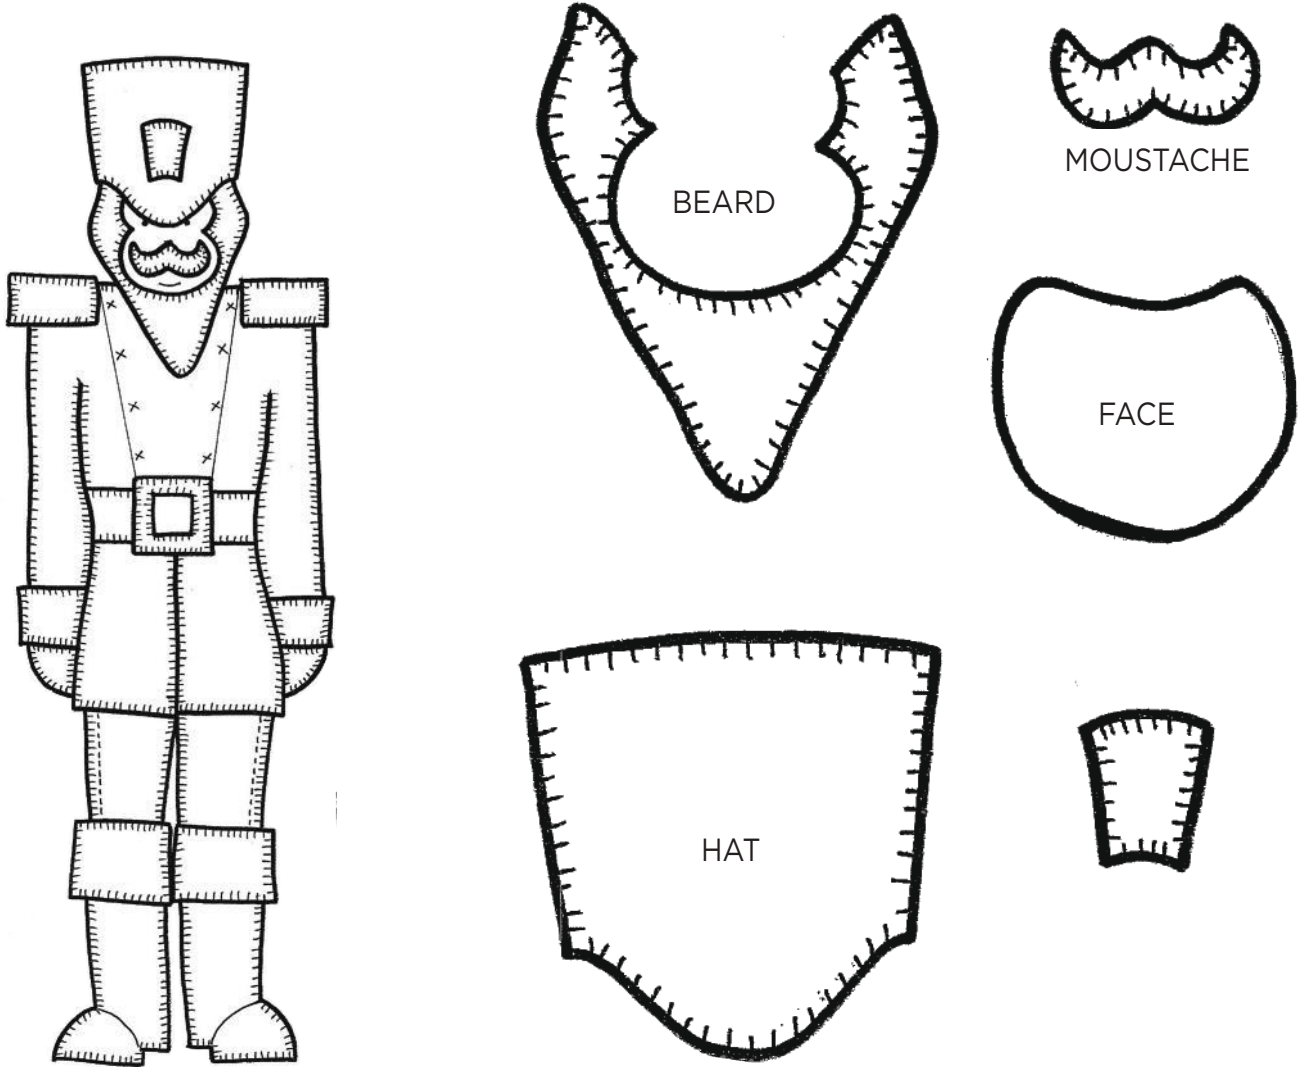

When printed at the correct size, this box will measure 1in / 26mm square

NUTCRACKER SCENE

Mandy Shaw page 13

THE
NUTCRACKER
BLOCK 6

— —
ACTUAL SIZE

POSITIONING GUIDE
(NOT TO SCALE)