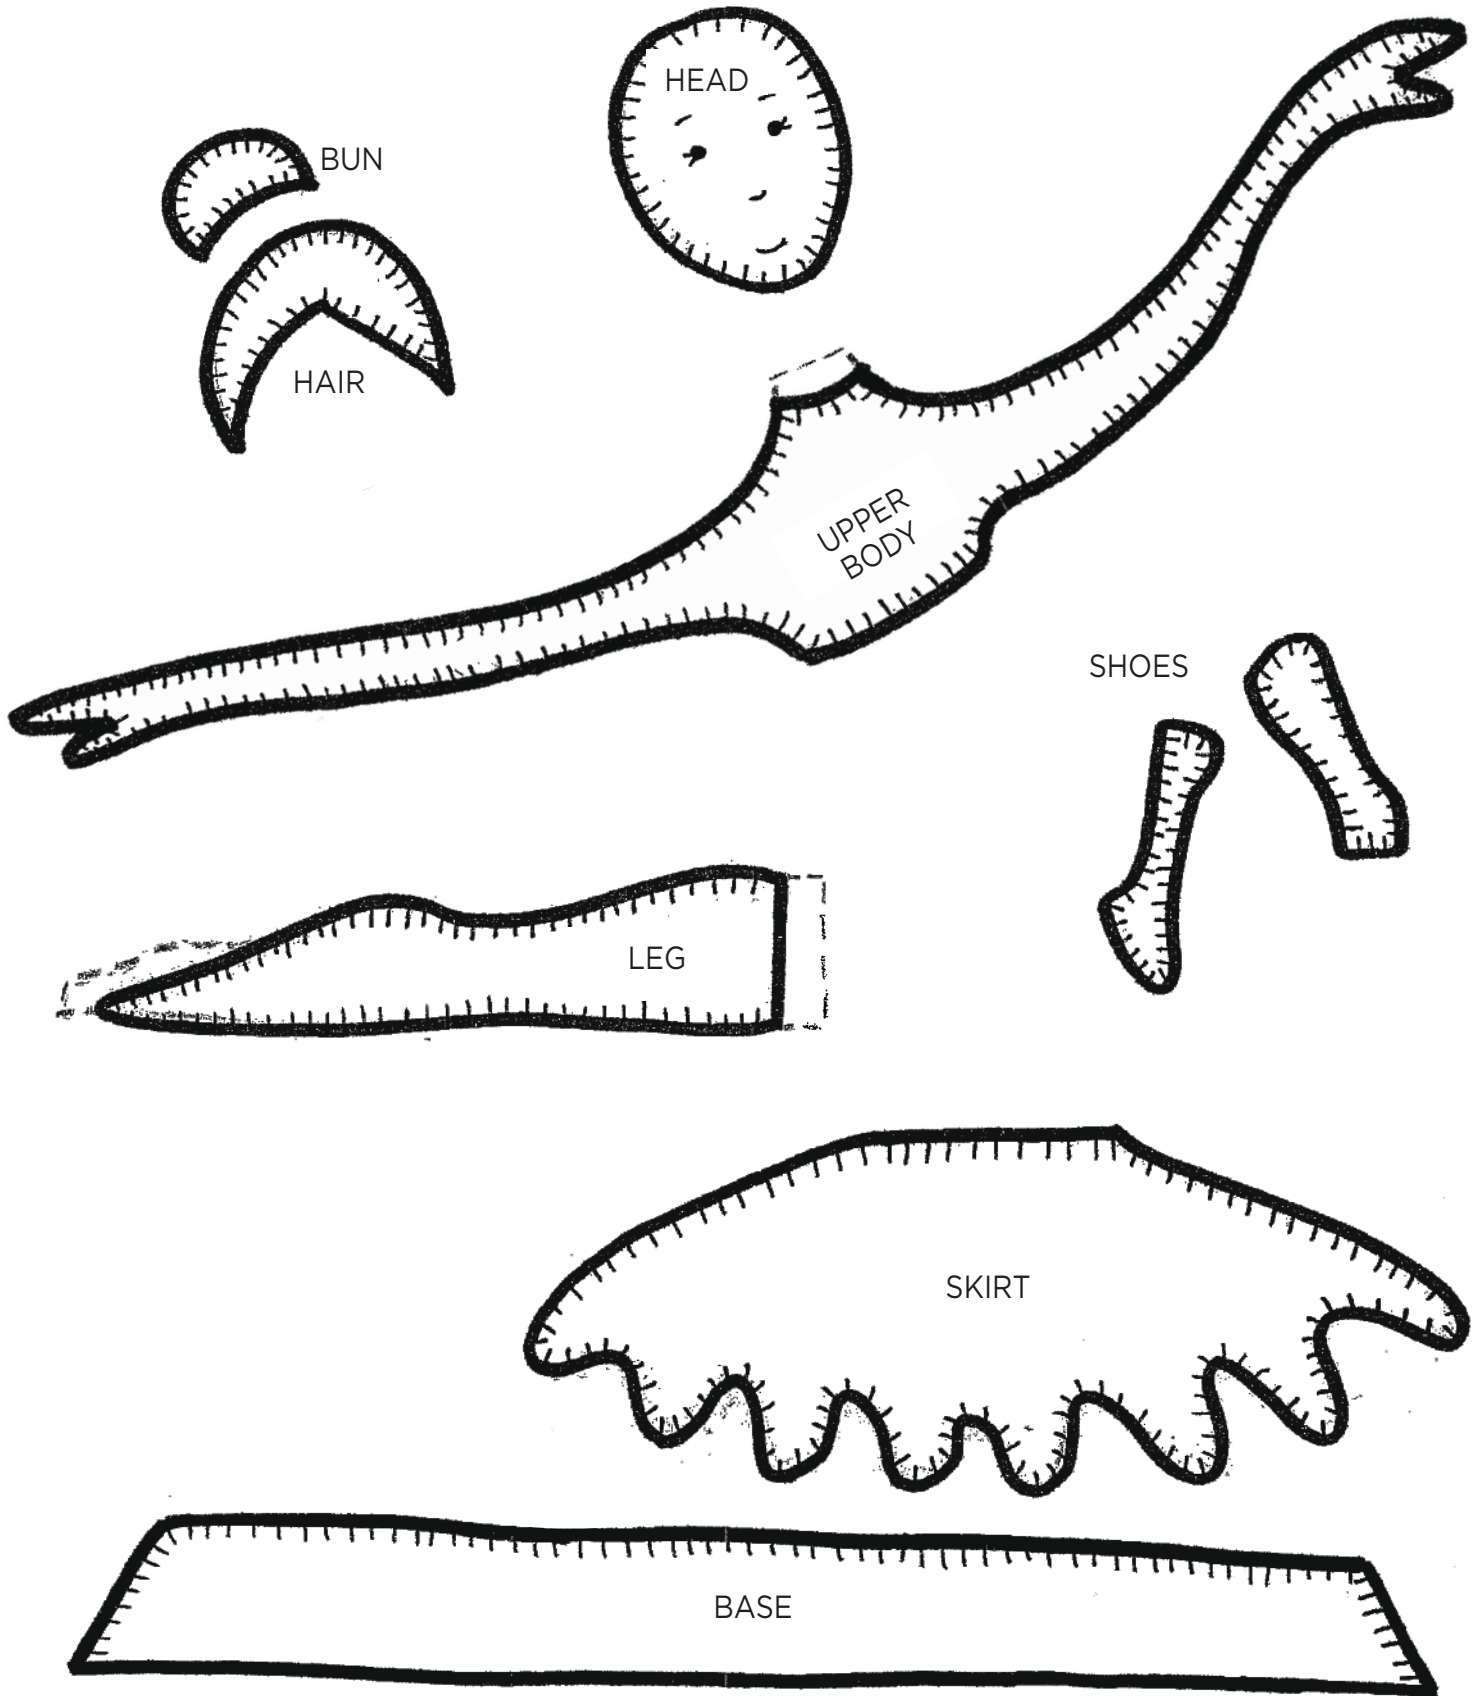

When printed at the correct size, this box will measure 1in / 26mm square

NUTCRACKER SCENE

Mandy Shaw page 13

SUGAR PLUM FAIRY BLOCK 5

ACTUAL SIZE

Thank you for making this project from Today's Quilter. The copyright for these templates belongs to the designer of the project. Please don't re-sell or distribute their work without permission. Please do not make any part of the templates or instructions available to others through your website or a third party website, or copy it multiple times without our permission. Copyright law protects creative work and unauthorised copying is illegal. We appreciate your help.