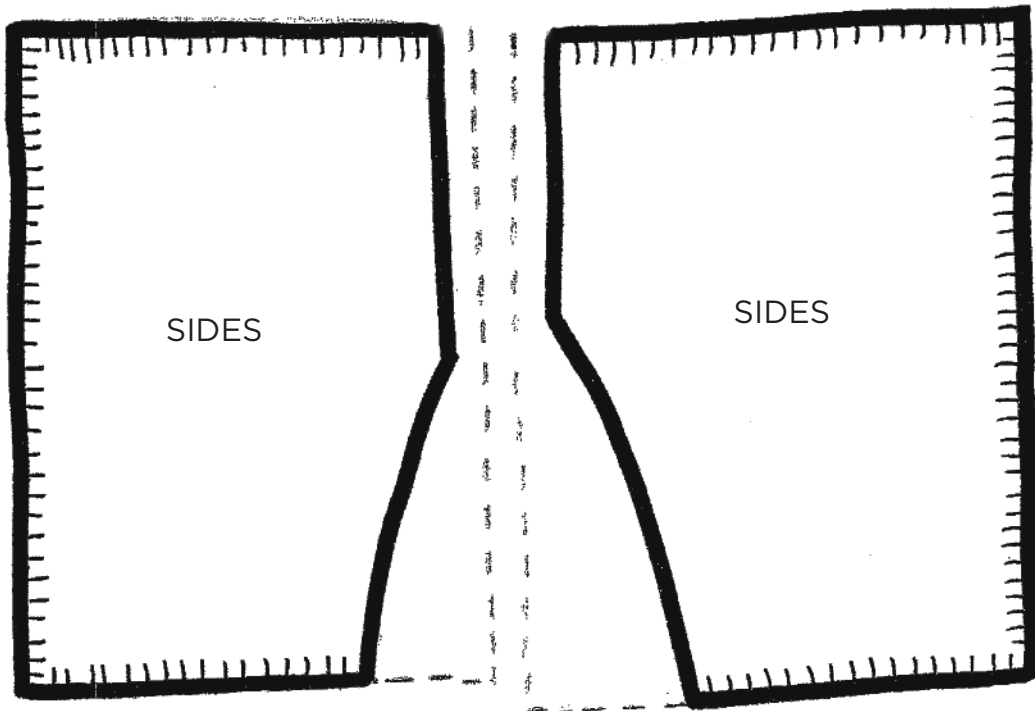

— —
ACTUAL SIZE

POSITIONING GUIDE
(NOT TO SCALE)

When printed at the correct size, this box will measure 1in / 26mm square

NUTCRACKER SCENE

Mandy Shaw page 13

THE CASTLE
BLOCK 7

— —
ACTUAL SIZE

SIDE BATTLEMENTS