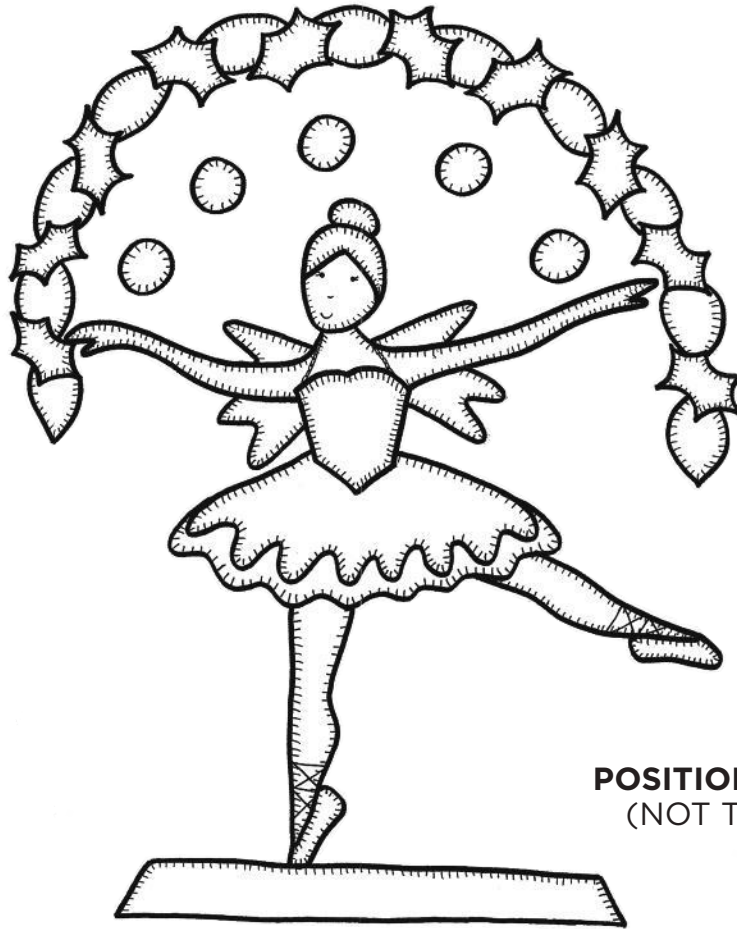

When printed at the correct size, this box will measure 1in / 26mm square

NUTCRACKER SCENE

Mandy Shaw page 13

SUGAR PLUM FAIRY BLOCK 5

— —
ACTUAL SIZE

POSITIONING GUIDE
(NOT TO SCALE)