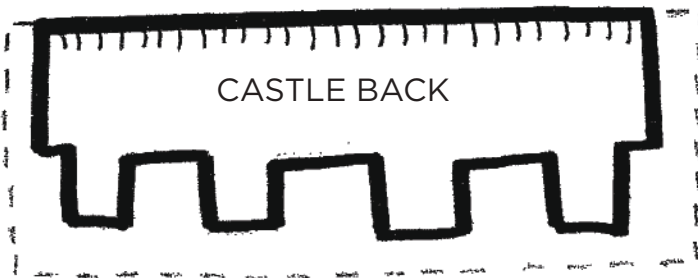

CASTLE BACK