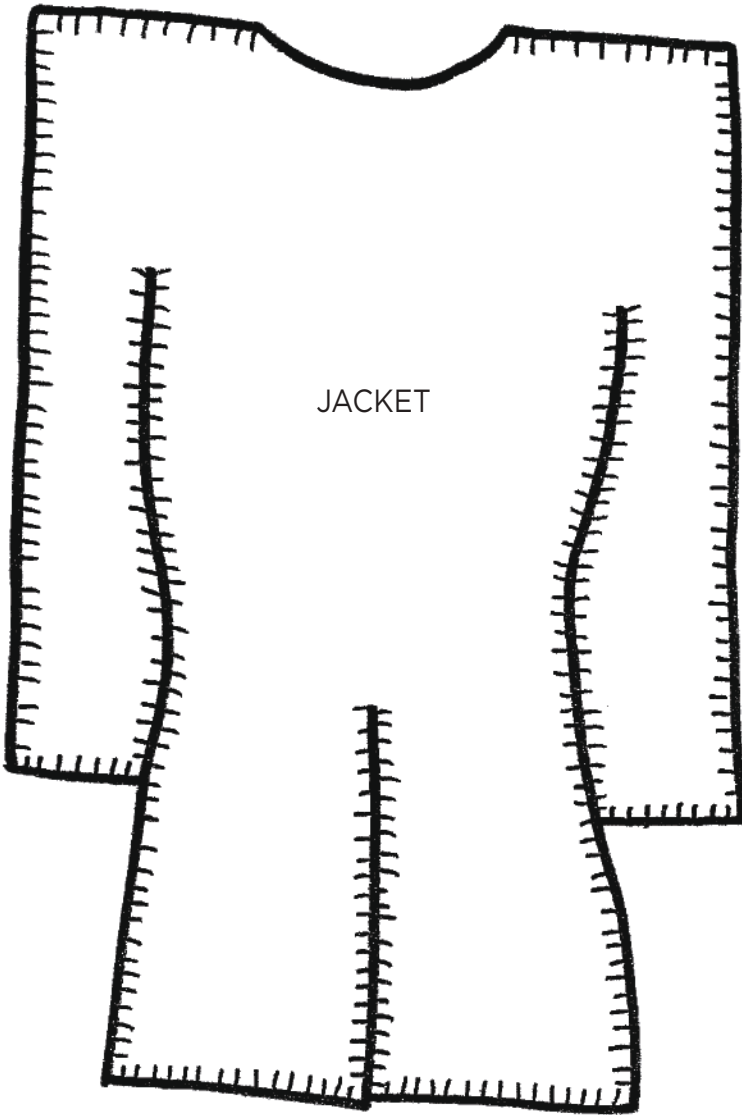

When printed at the correct size, this box will measure 1in / 26mm square

NUTCRACKER SCENE

Mandy Shaw page 13

THE
NUTCRACKER
BLOCK 6

— —
ACTUAL SIZE