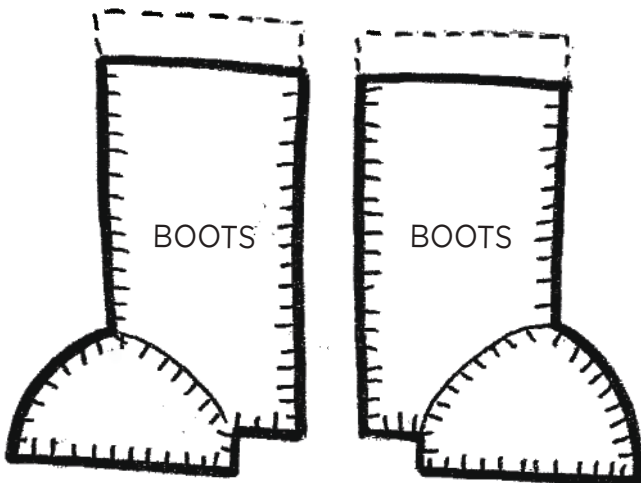

When printed at the correct size, this box will measure 1in / 26mm square

NUTCRACKER SCENE

Mandy Shaw page 13

THE
NUTCRACKER
BLOCK 6

— —
ACTUAL SIZE