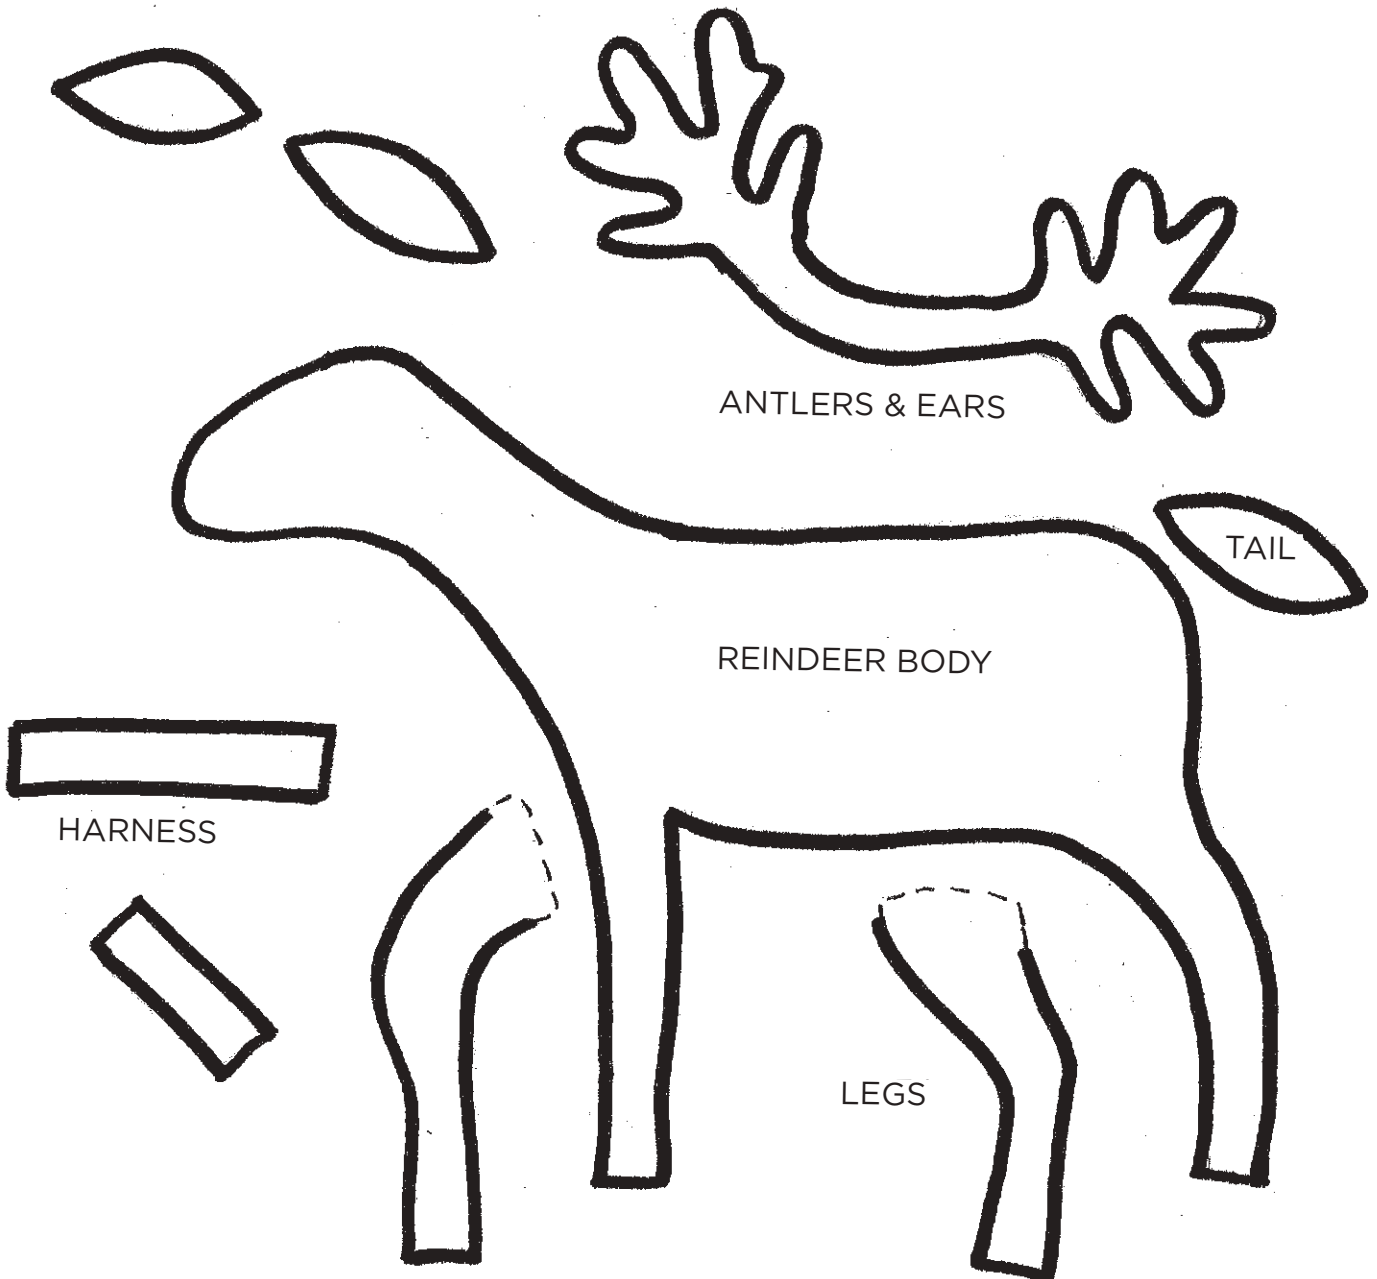

ACTUAL SIZE

FRILL

When printed
at the correct
size, this box
will measure
1in / 26mm
square

NUTCRACKER SCENE

Mandy Shaw page 13

CHRISTMAS
TREE BLOCK 9

— —
ACTUAL SIZE

Thank you for making this project from Today's Quilter. The copyright for these templates belongs to the designer of the project. Please don't re-sell or distribute their work without permission. Please do not make any part of the templates or instructions available to others through your website or a third party website, or copy it multiple times without our permission. Copyright law protects creative work and unauthorised copying is illegal. We appreciate your help.

TODAY'S
QUILTER
Create beautiful quilts for your home

When printed at the correct size, this box will measure 1in / 26mm square

NUTCRACKER SCENE

Mandy Shaw page 13

UNCLE KLAUS
BLOCK 10

— —
ACTUAL SIZE

**POSITIONING
GUIDE**
(NOT TO SCALE)