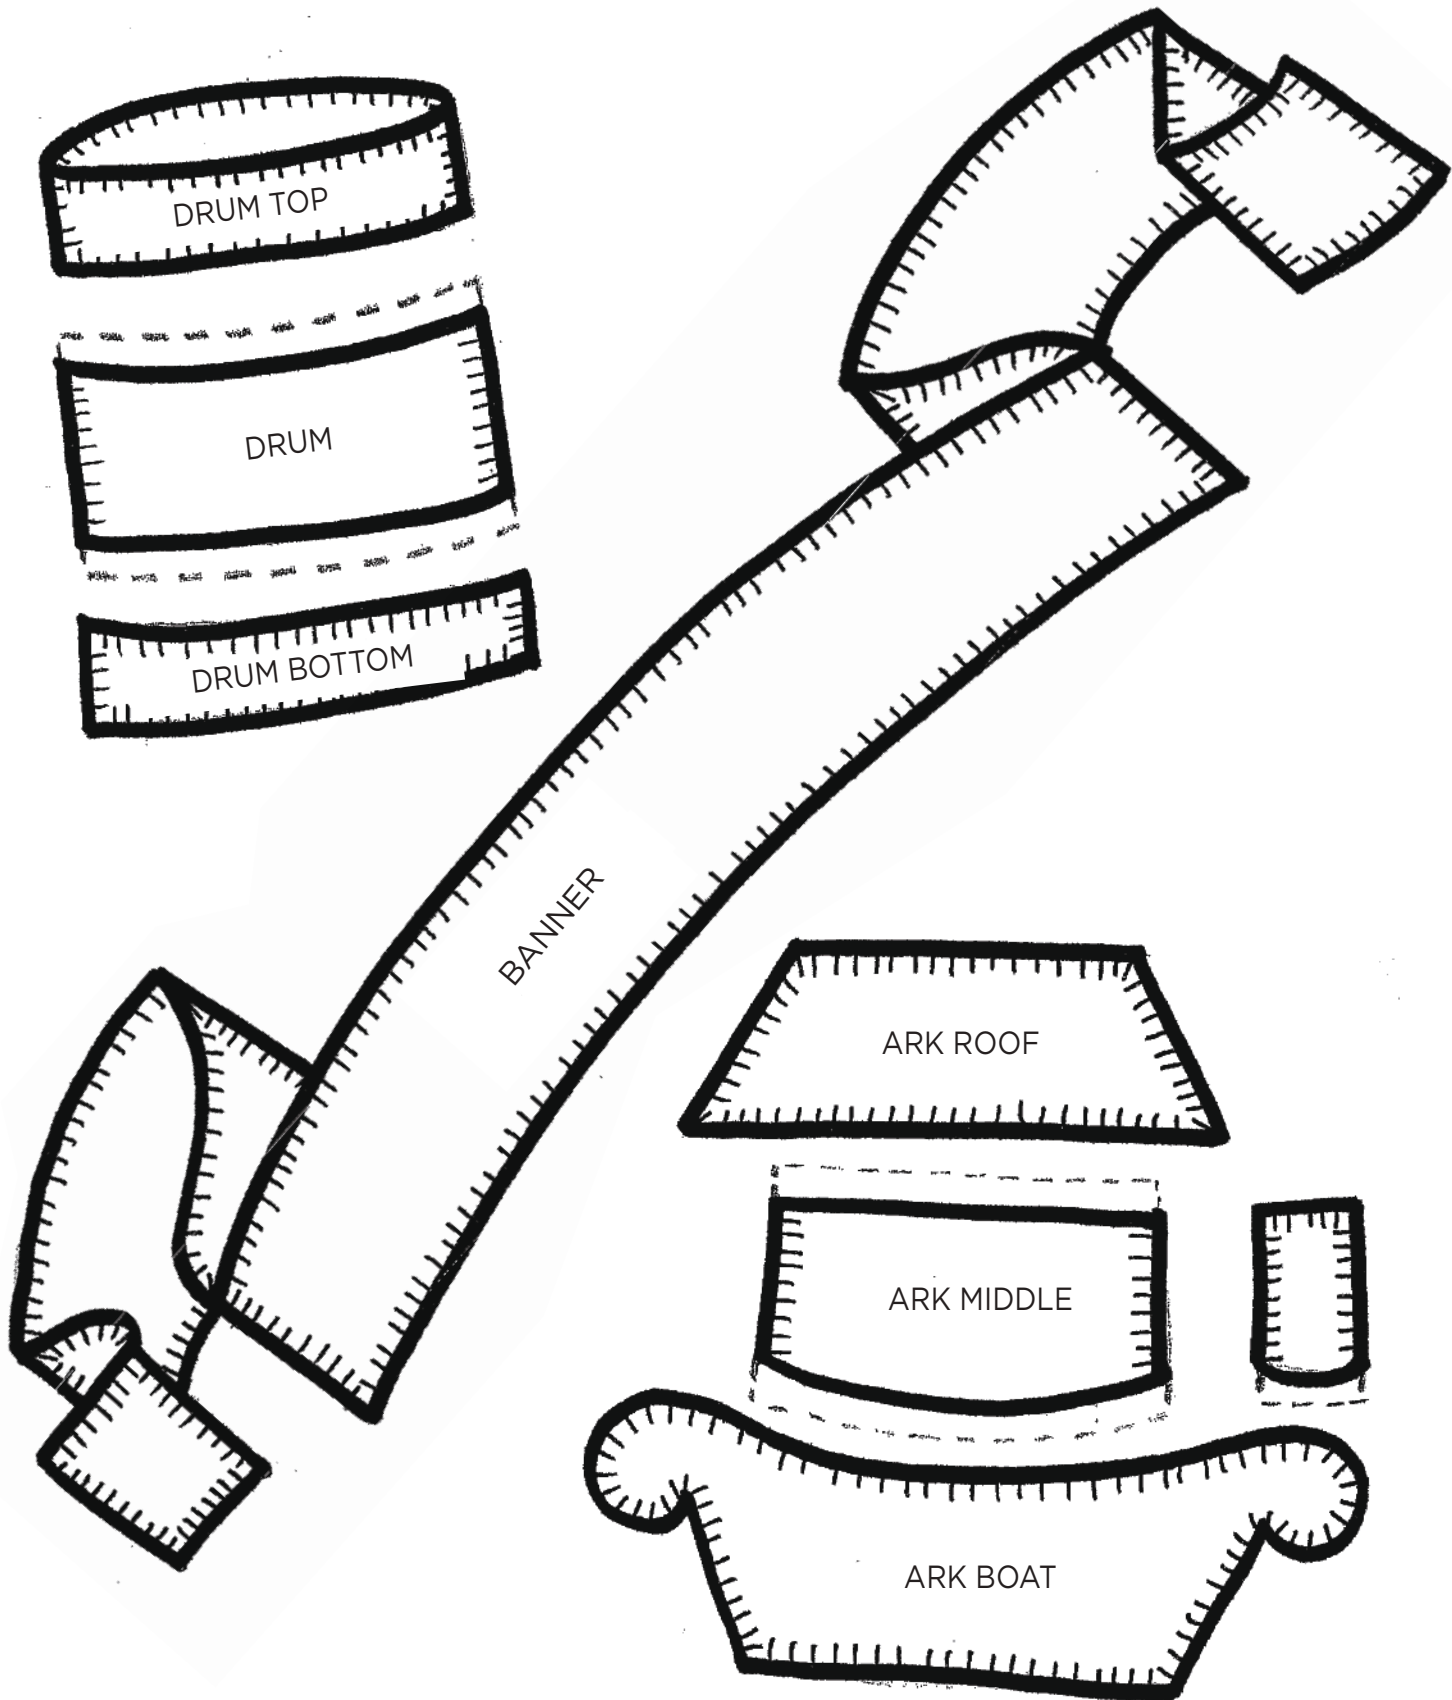

When printed at the correct size, this box will measure 1in / 26mm square

NUTCRACKER SCENE

Mandy Shaw page 13

TITLE SWAG & GINGERBREAD BLOCKS 2 & 3

ACTUAL SIZE