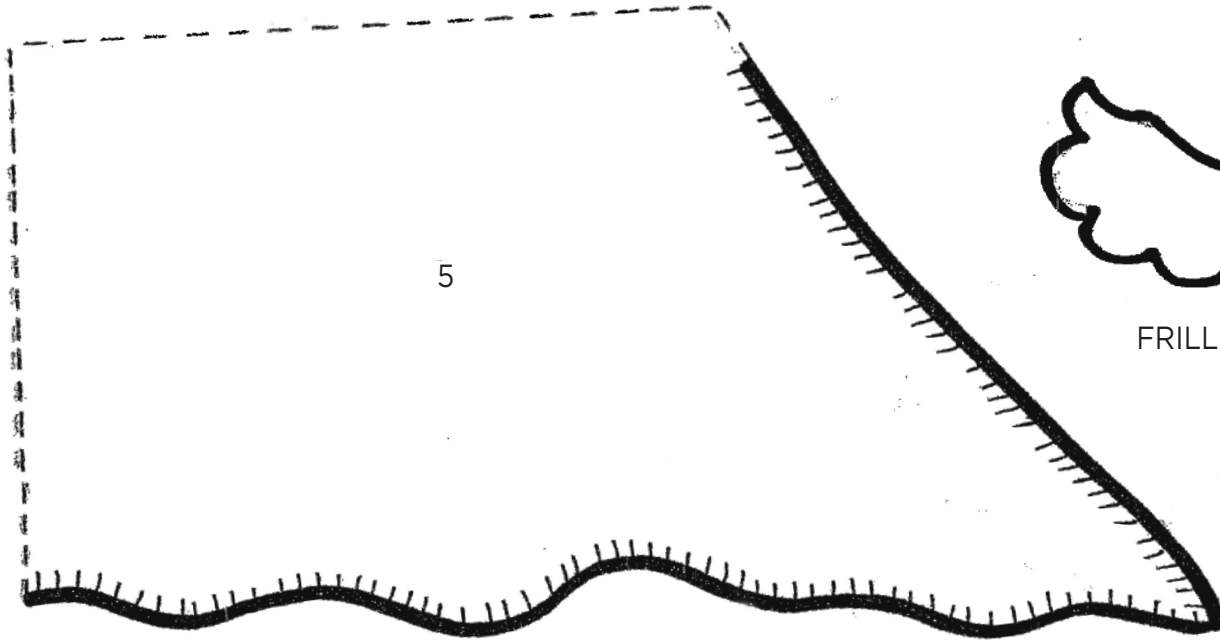

ACTUAL SIZE

GINGERBREADS

BAUBLES

STAR

CANDLES

CROWN

MOUSE HEAD

When printed
at the correct
size, this box
will measure
1in / 26mm
square

ACTUAL SIZE

FRILL

When printed
at the correct
size, this box
will measure
1in / 26mm
square

NUTCRACKER SCENE

Mandy Shaw page 13

CHRISTMAS
TREE BLOCK 9

— —
ACTUAL SIZE

Thank you for making this project from Today's Quilter. The copyright for these templates belongs to the designer of the project. Please don't re-sell or distribute their work without permission. Please do not make any part of the templates or instructions available to others through your website or a third party website, or copy it multiple times without our permission. Copyright law protects creative work and unauthorised copying is illegal. We appreciate your help.