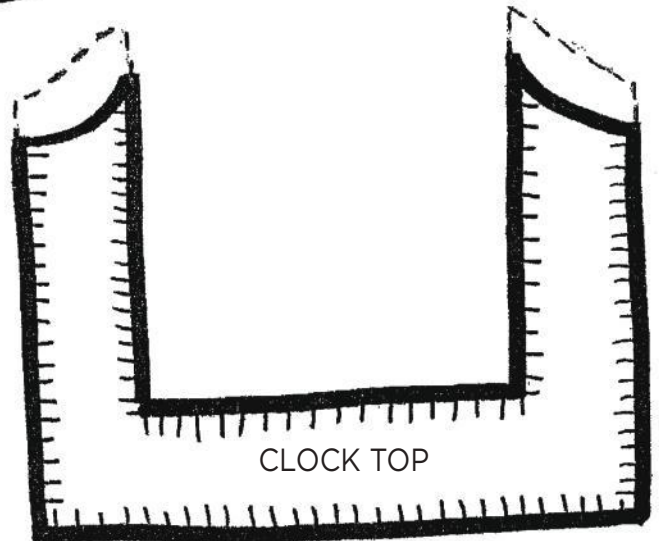

ACTUAL SIZE

GINGERBREADS

BAUBLES

STAR

CANDLES

CROWN

MOUSE HEAD

When printed
at the correct
size, this box
will measure
1in / 26mm
square

NUTCRACKER SCENE

Mandy Shaw page 13

CHRISTMAS
TREE BLOCK 9

— —
ACTUAL SIZE

When printed at the correct size, this box will measure 1in / 26mm square

NUTCRACKER SCENE

Mandy Shaw page 13

CHRISTMAS TREE BLOCK 9

ACTUAL SIZE

FRILL

When printed
at the correct
size, this box
will measure
1in / 26mm
square

NUTCRACKER SCENE

Mandy Shaw page 13

CHRISTMAS
TREE BLOCK 9

— —
ACTUAL SIZE

Thank you for making this project from Today's Quilter. The copyright for these templates belongs to the designer of the project. Please don't re-sell or distribute their work without permission. Please do not make any part of the templates or instructions available to others through your website or a third party website, or copy it multiple times without our permission. Copyright law protects creative work and unauthorised copying is illegal. We appreciate your help.