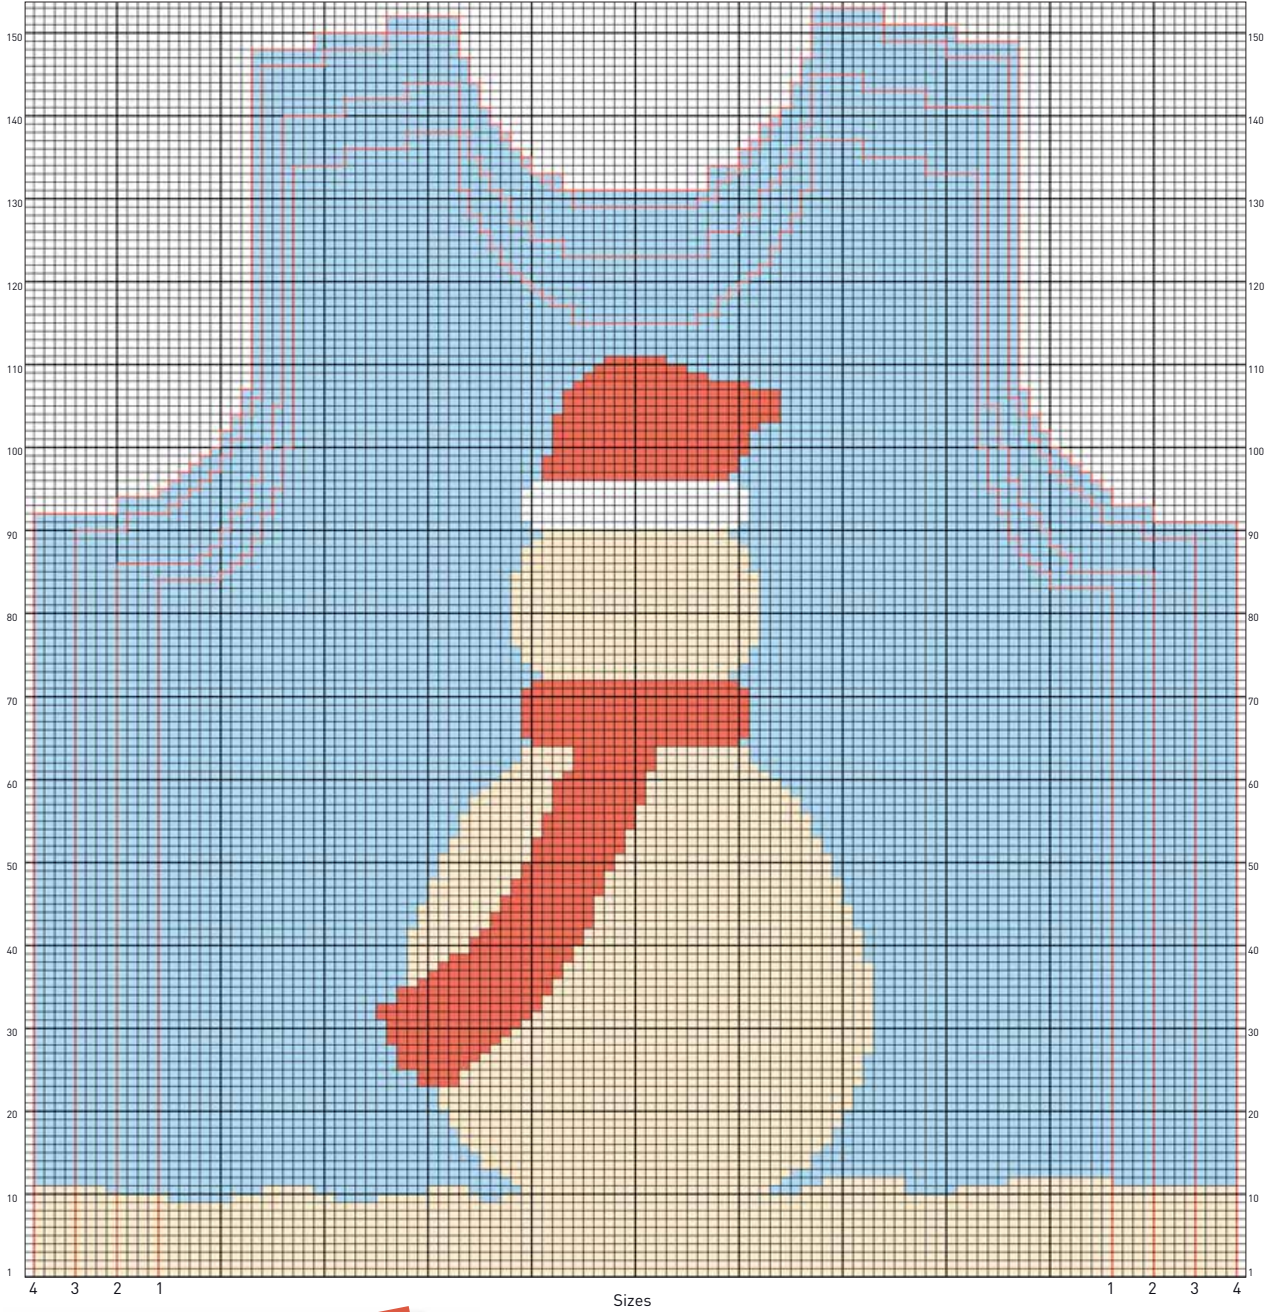

1 Snowman: ADULT FRONT

Key
 size 1: small
 size 2: medium
 size 3: large
 size 4: extra large

For materials and finishing instructions, see pages 35-36.

2 Snowman: ADULT BACK

Key

- size 1: small
- size 2: medium
- size 3: large
- size 4: extra large