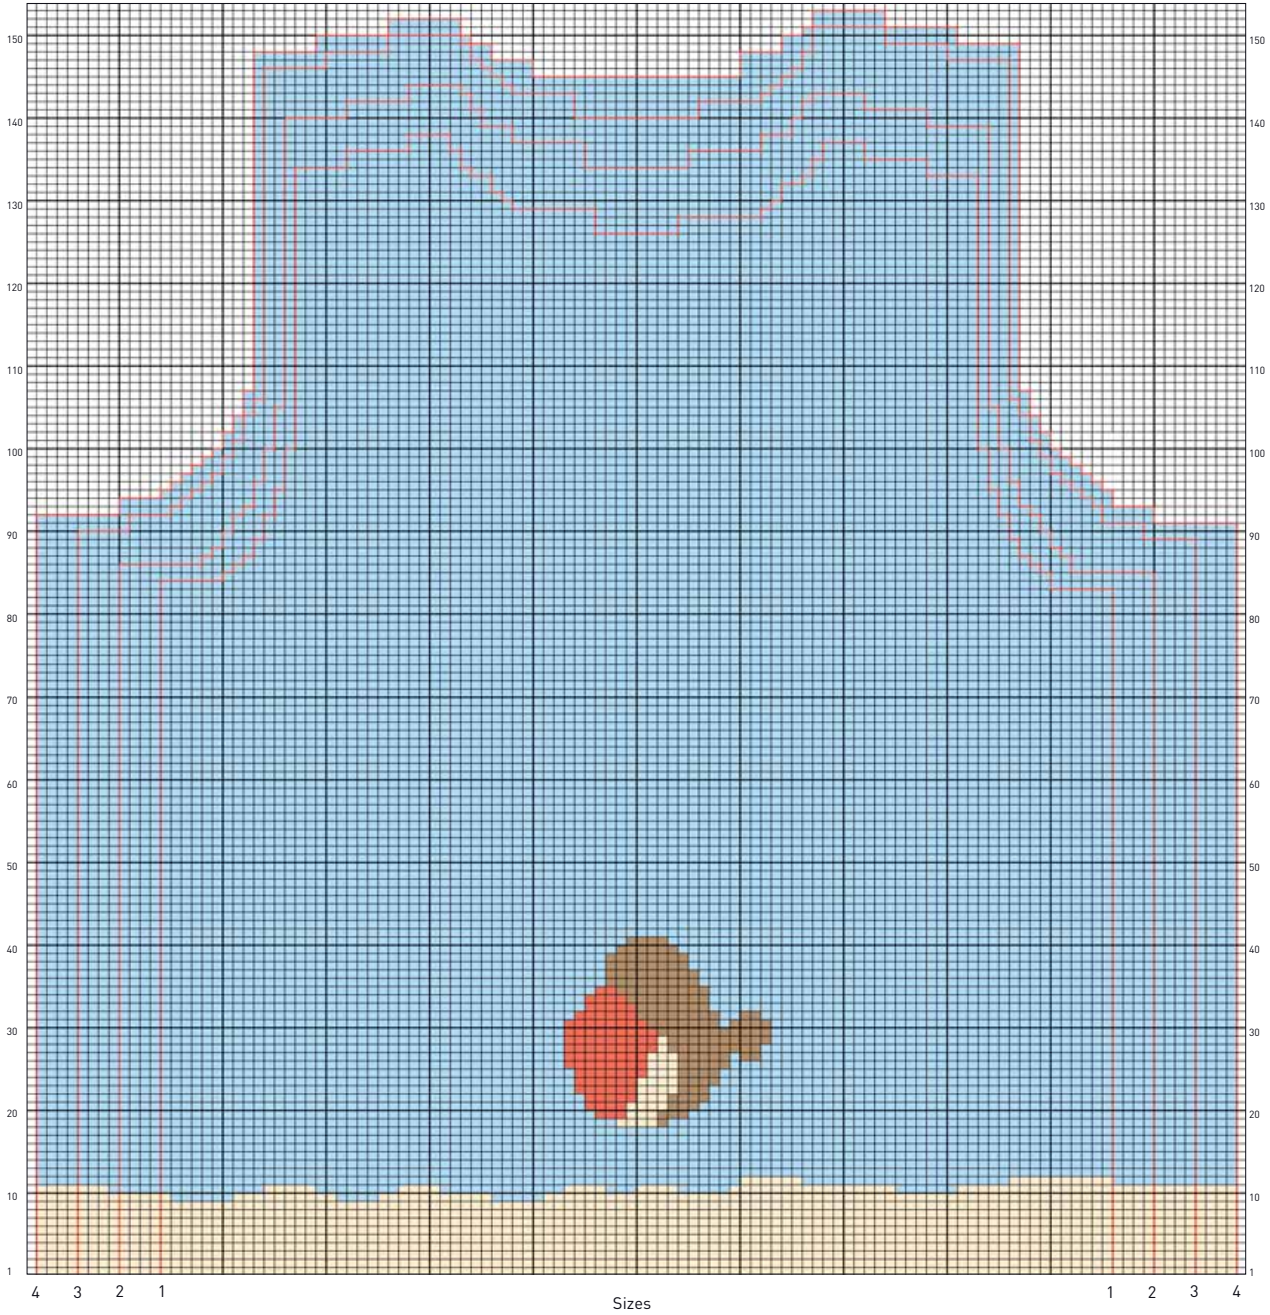

1 Snowman: ADULT FRONT

Key
 size 1: small
 size 2: medium
 size 3: large
 size 4: extra large

For materials and finishing instructions, see pages 35-36.

2 Snowman: ADULT BACK

Key

- size 1: small
- size 2: medium
- size 3: large
- size 4: extra large