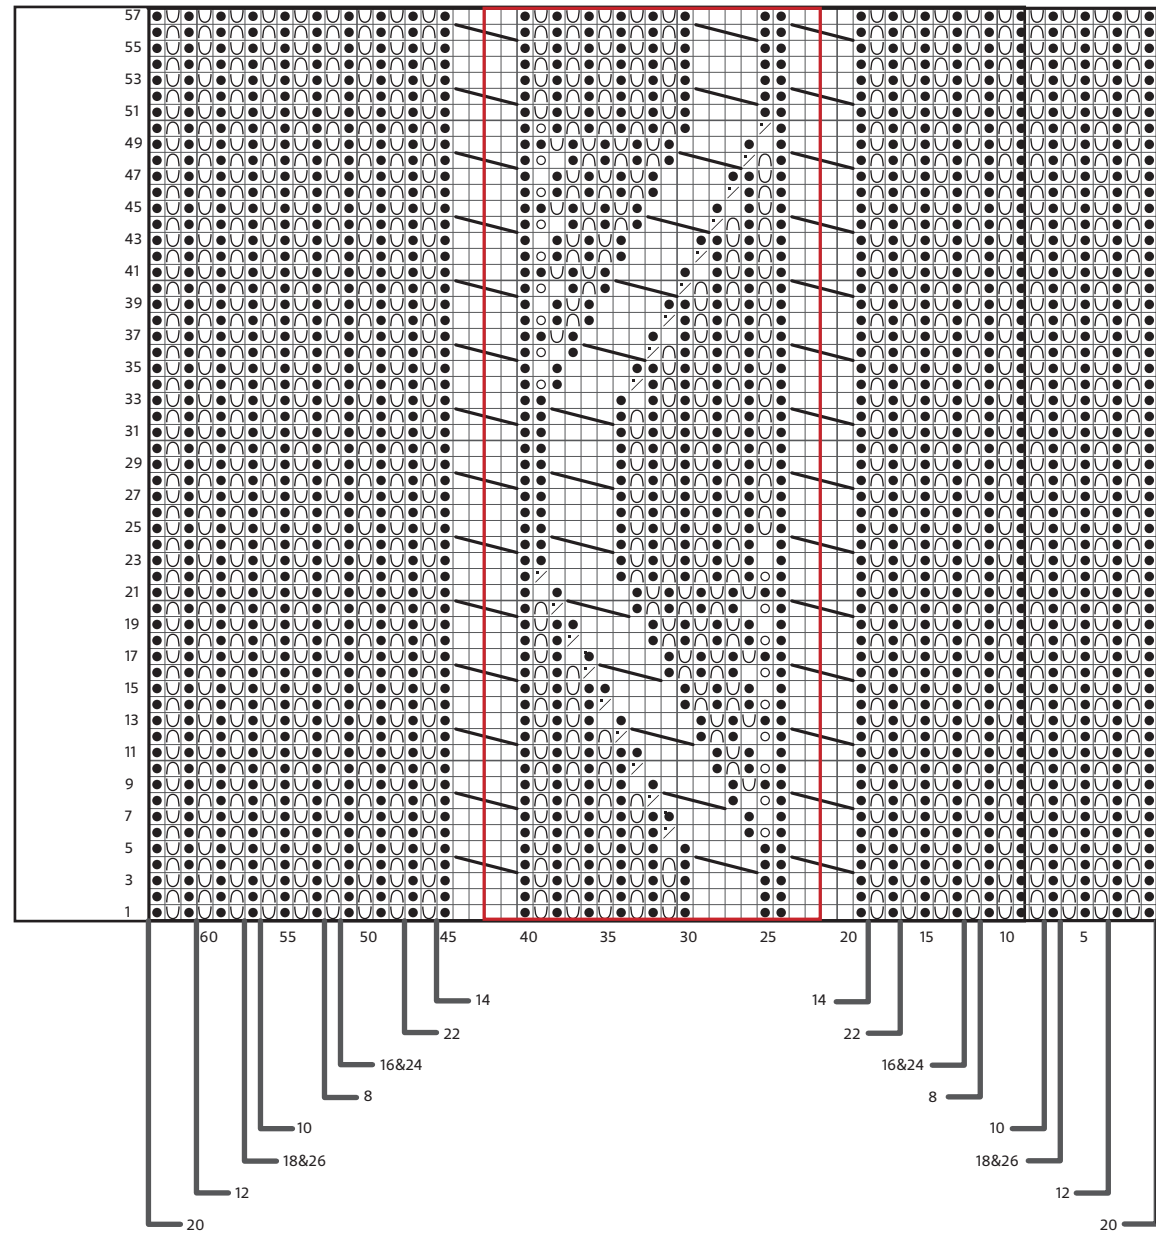

Sleeve Chart

Body Chart

- Key
- K on RS; P on WS
 - P on RS; K on WS
 - WS2
 - RS2
 - yfrn
 - P2tog
 - C4F
 - Repeat