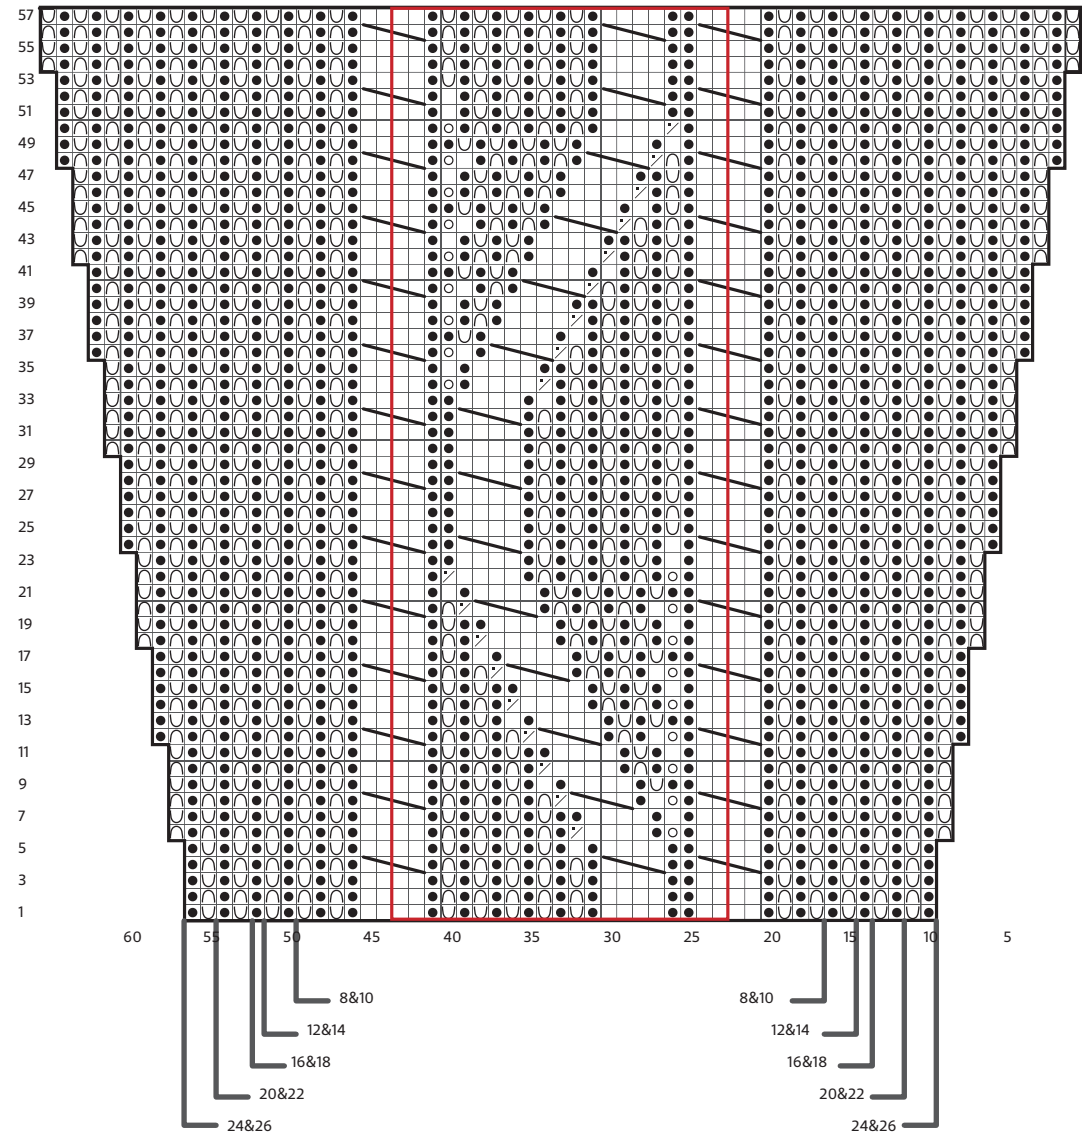

Sleeve Chart

Body Chart

- Key
- K on RS; P on WS
 - P on RS; K on WS
 - WS2
 - RS2
 - yfrn
 - P2tog
 - C4F
 - Repeat