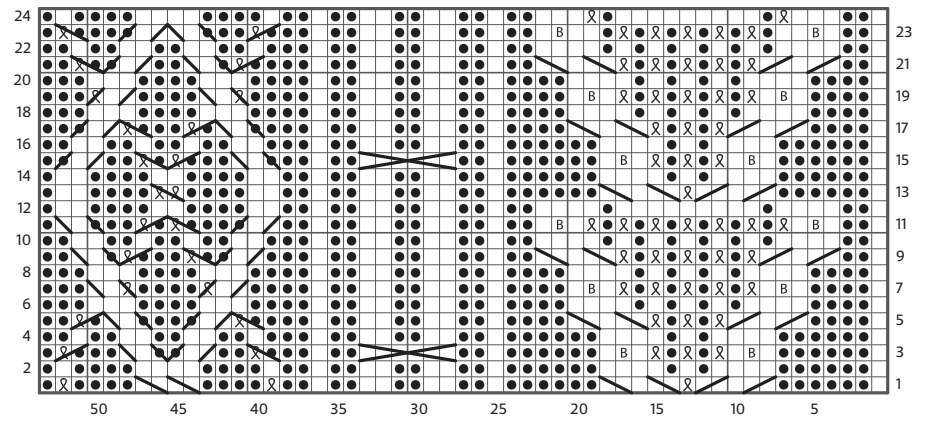

- Key
- K on RS, P on WS
  - P on RS, K on WS
  - ⊞ Make bobble
  - ⊞ K1tbl on RS; P1tbl on WS
  - ⊞ CR2
  - ⊞ TW2B
  - ⊞ TW2F
  - ⊞ C3R
  - ⊞ C3L
  - ⊞ TW3B
  - ⊞ TW3F
  - ⊞ C5R
  - ⊞ C5L
  - ⊞ Make cable knot

Chart sleeve

Chart right front

Chart left front

Chart back