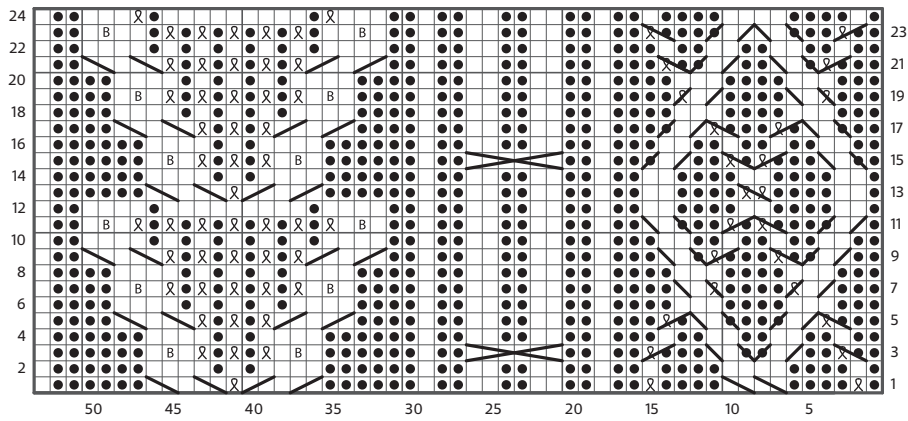

- Key
- K on RS, P on WS
  - P on RS, K on WS
  - ⊞ Make bobble
  - ⊞ K1tbl on RS; P1tbl on WS
  - ⊞ CR2
  - ⊞ TW2B
  - ⊞ TW2F
  - ⊞ C3R
  - ⊞ C3L
  - ⊞ TW3B
  - ⊞ TW3F
  - ⊞ C5R
  - ⊞ C5L
  - ⊞ Make cable knot

Chart sleeve

Chart right front

Chart left front

Chart back