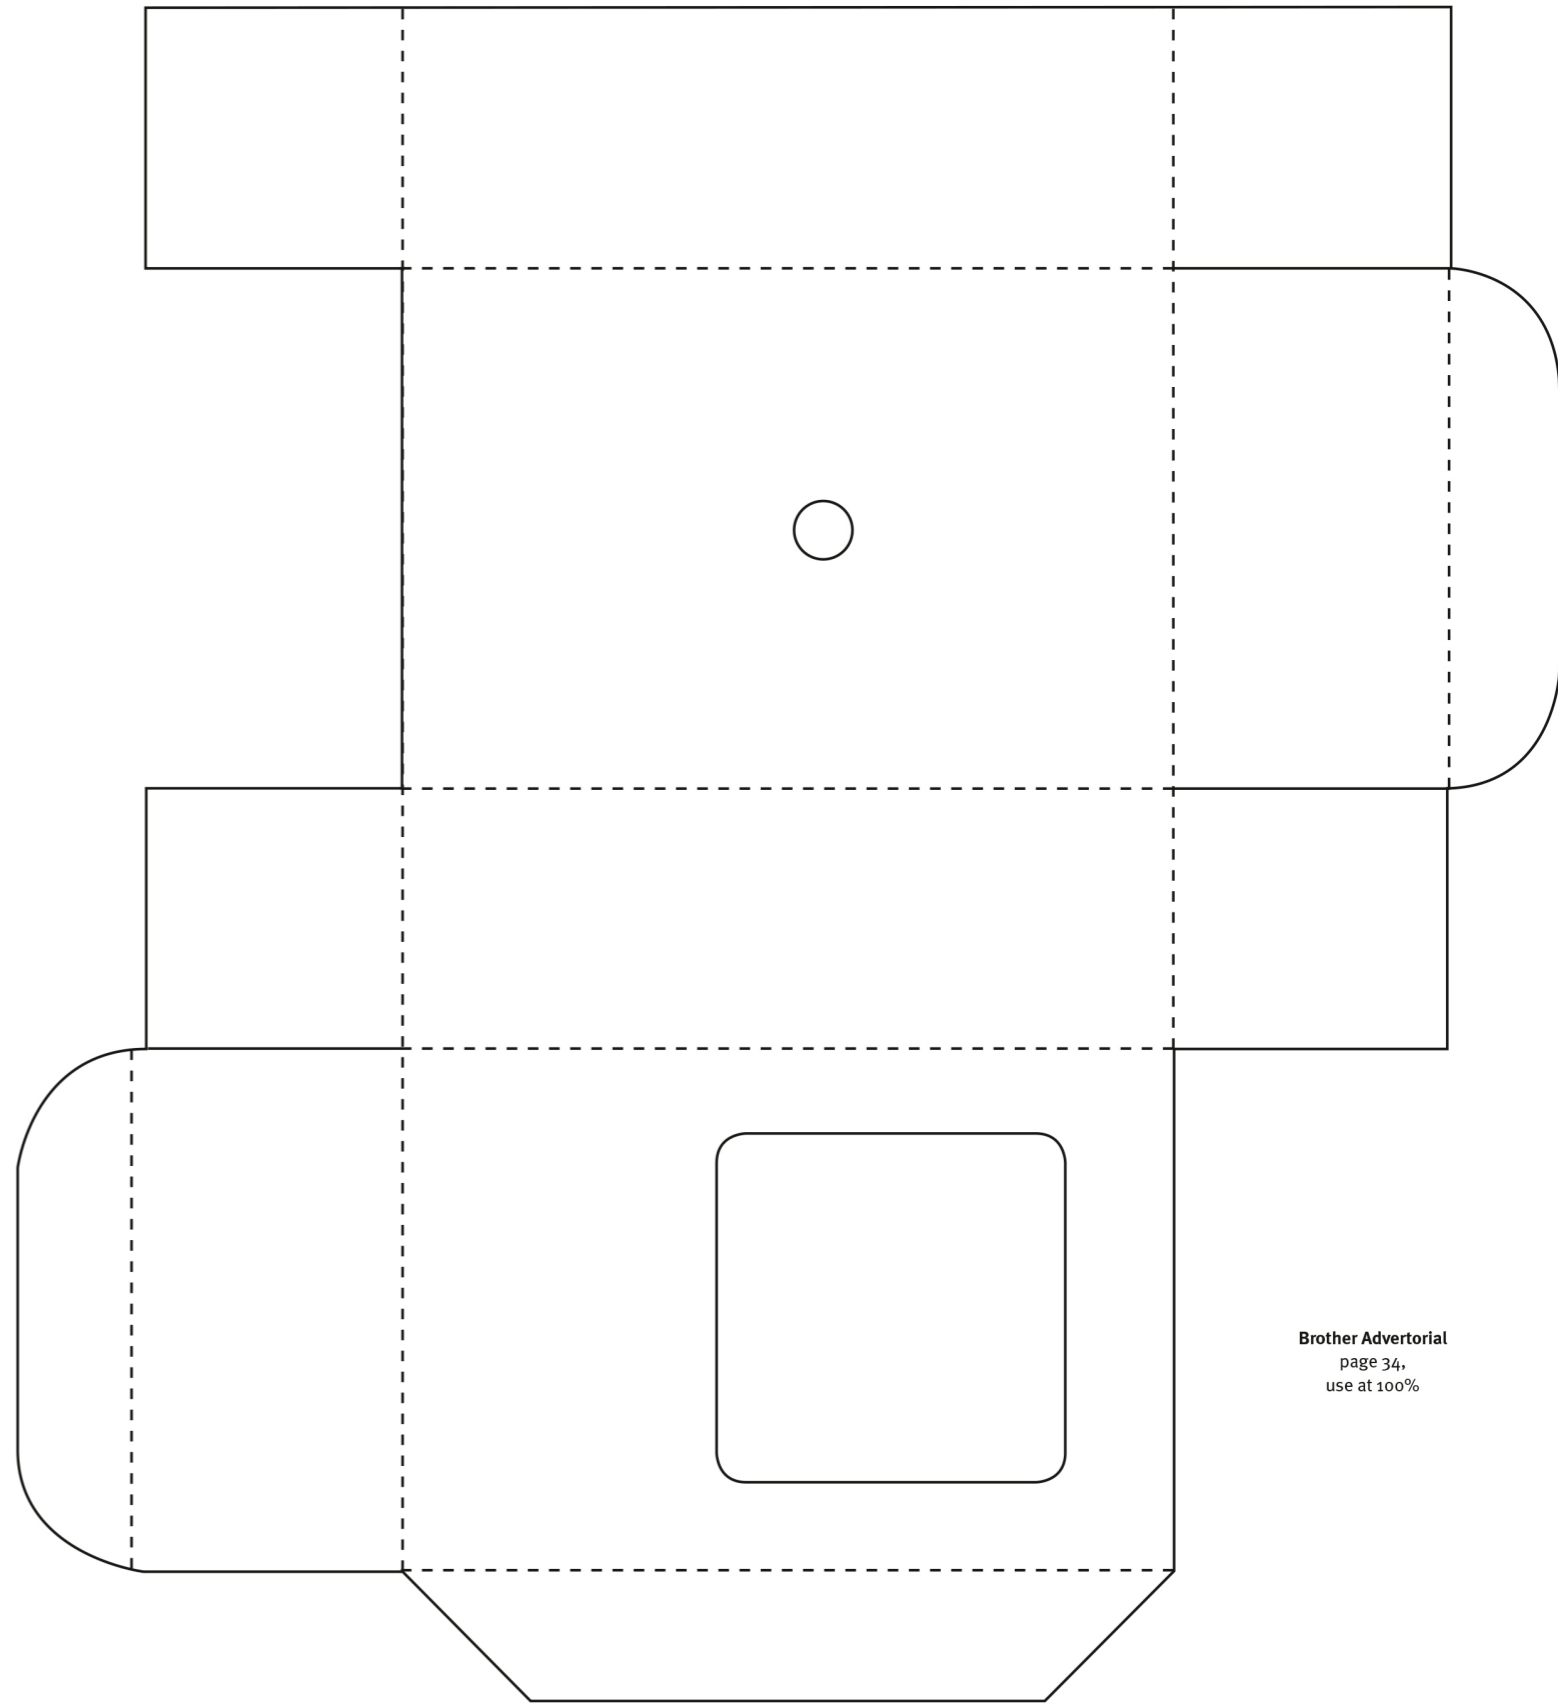

Slider Project –  
Basic slider card  
page 8,  
use at 100%

Cut ———  
Mountain fold - - - - -  
Valley fold ·····

Cut ———  
Mountain fold - - - - -  
Valley fold ·····

Brother Advertorial  
page 34,  
use at 100%

Brother Advertorial  
page 34,  
use at 100%

Cut ———  
Mountain fold - - - - -  
Valley fold ·····

Slider Project –  
Rainbow card  
page 8,  
use at 100%

Cut ———  
Mountain fold - - - - -  
Valley fold ·····