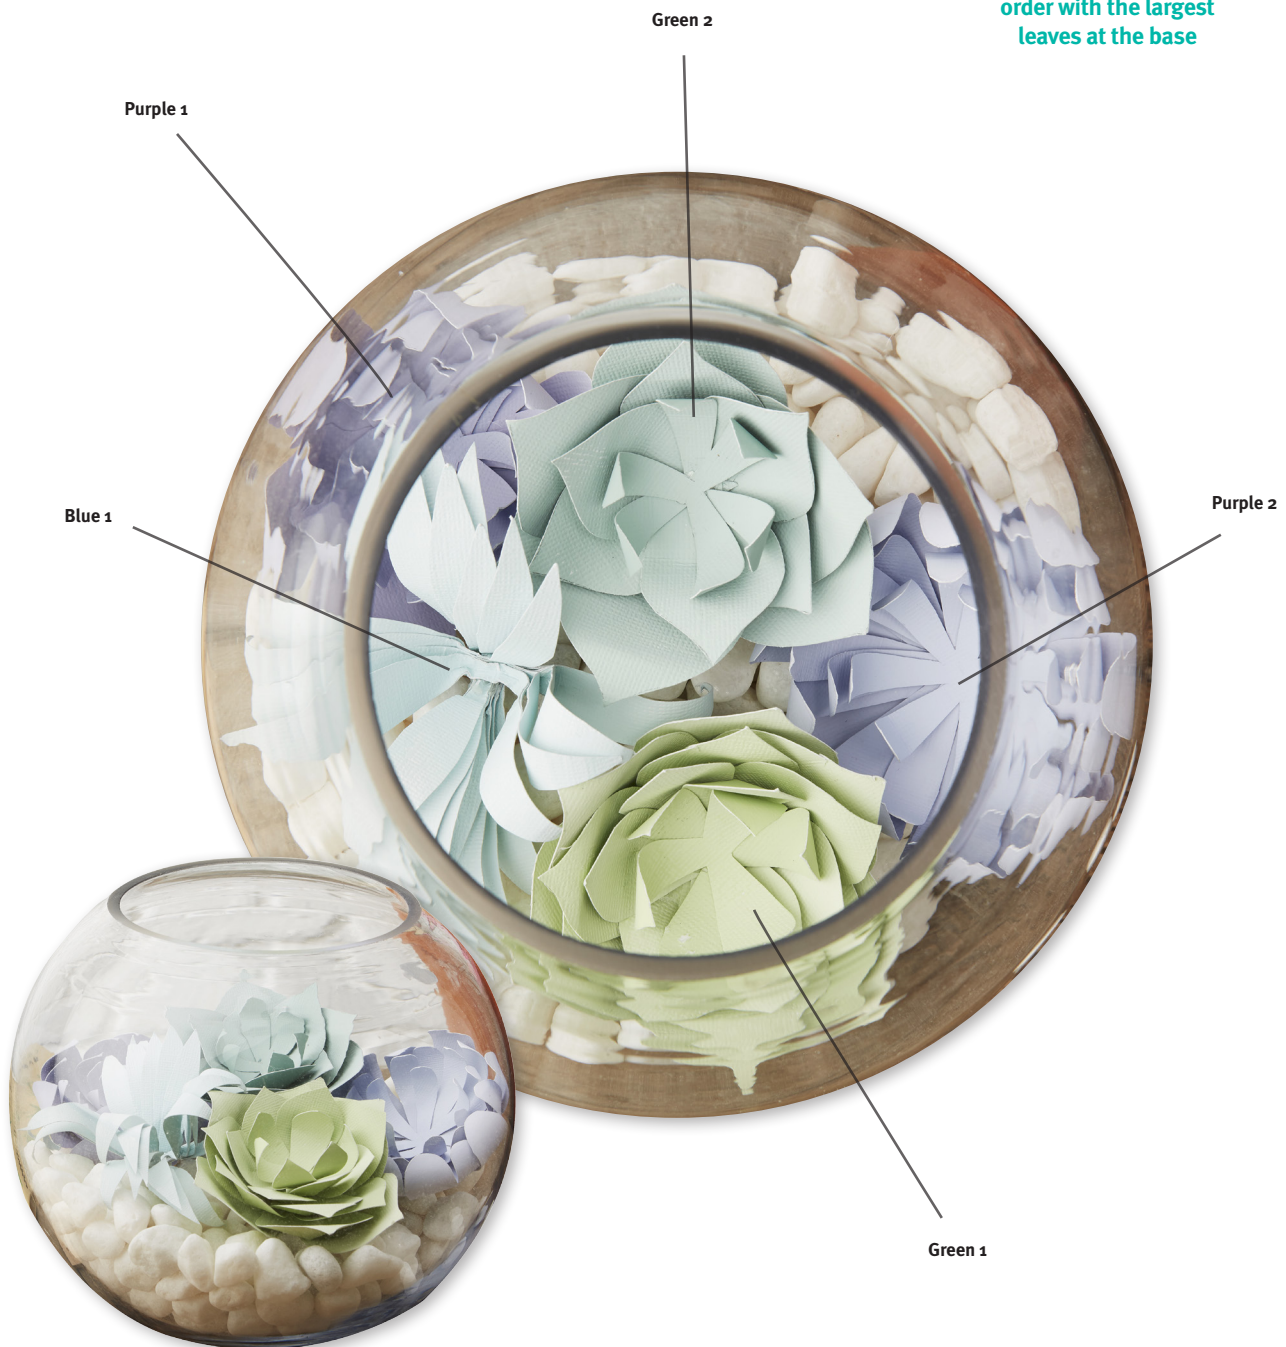

# Your free *templates*

Cut \_\_\_\_\_  
Fold - - - - -

All the templates & outlines you'll need  
for the projects in issue 160!

Homestyle succulents,  
page 26.

Layer the leaves in size  
order with the largest  
leaves at the base

Homestyle succulents,  
page 26. Purple 1:  
cut one of each at 100%

Cut	——
Fold	-----

Homestyle succulents,  
page 26. Green 1:  
use at 100%

Homestyle succulents,  
page 26. Green 2:  
use at 100%

Cut ———  
Fold - - - - -