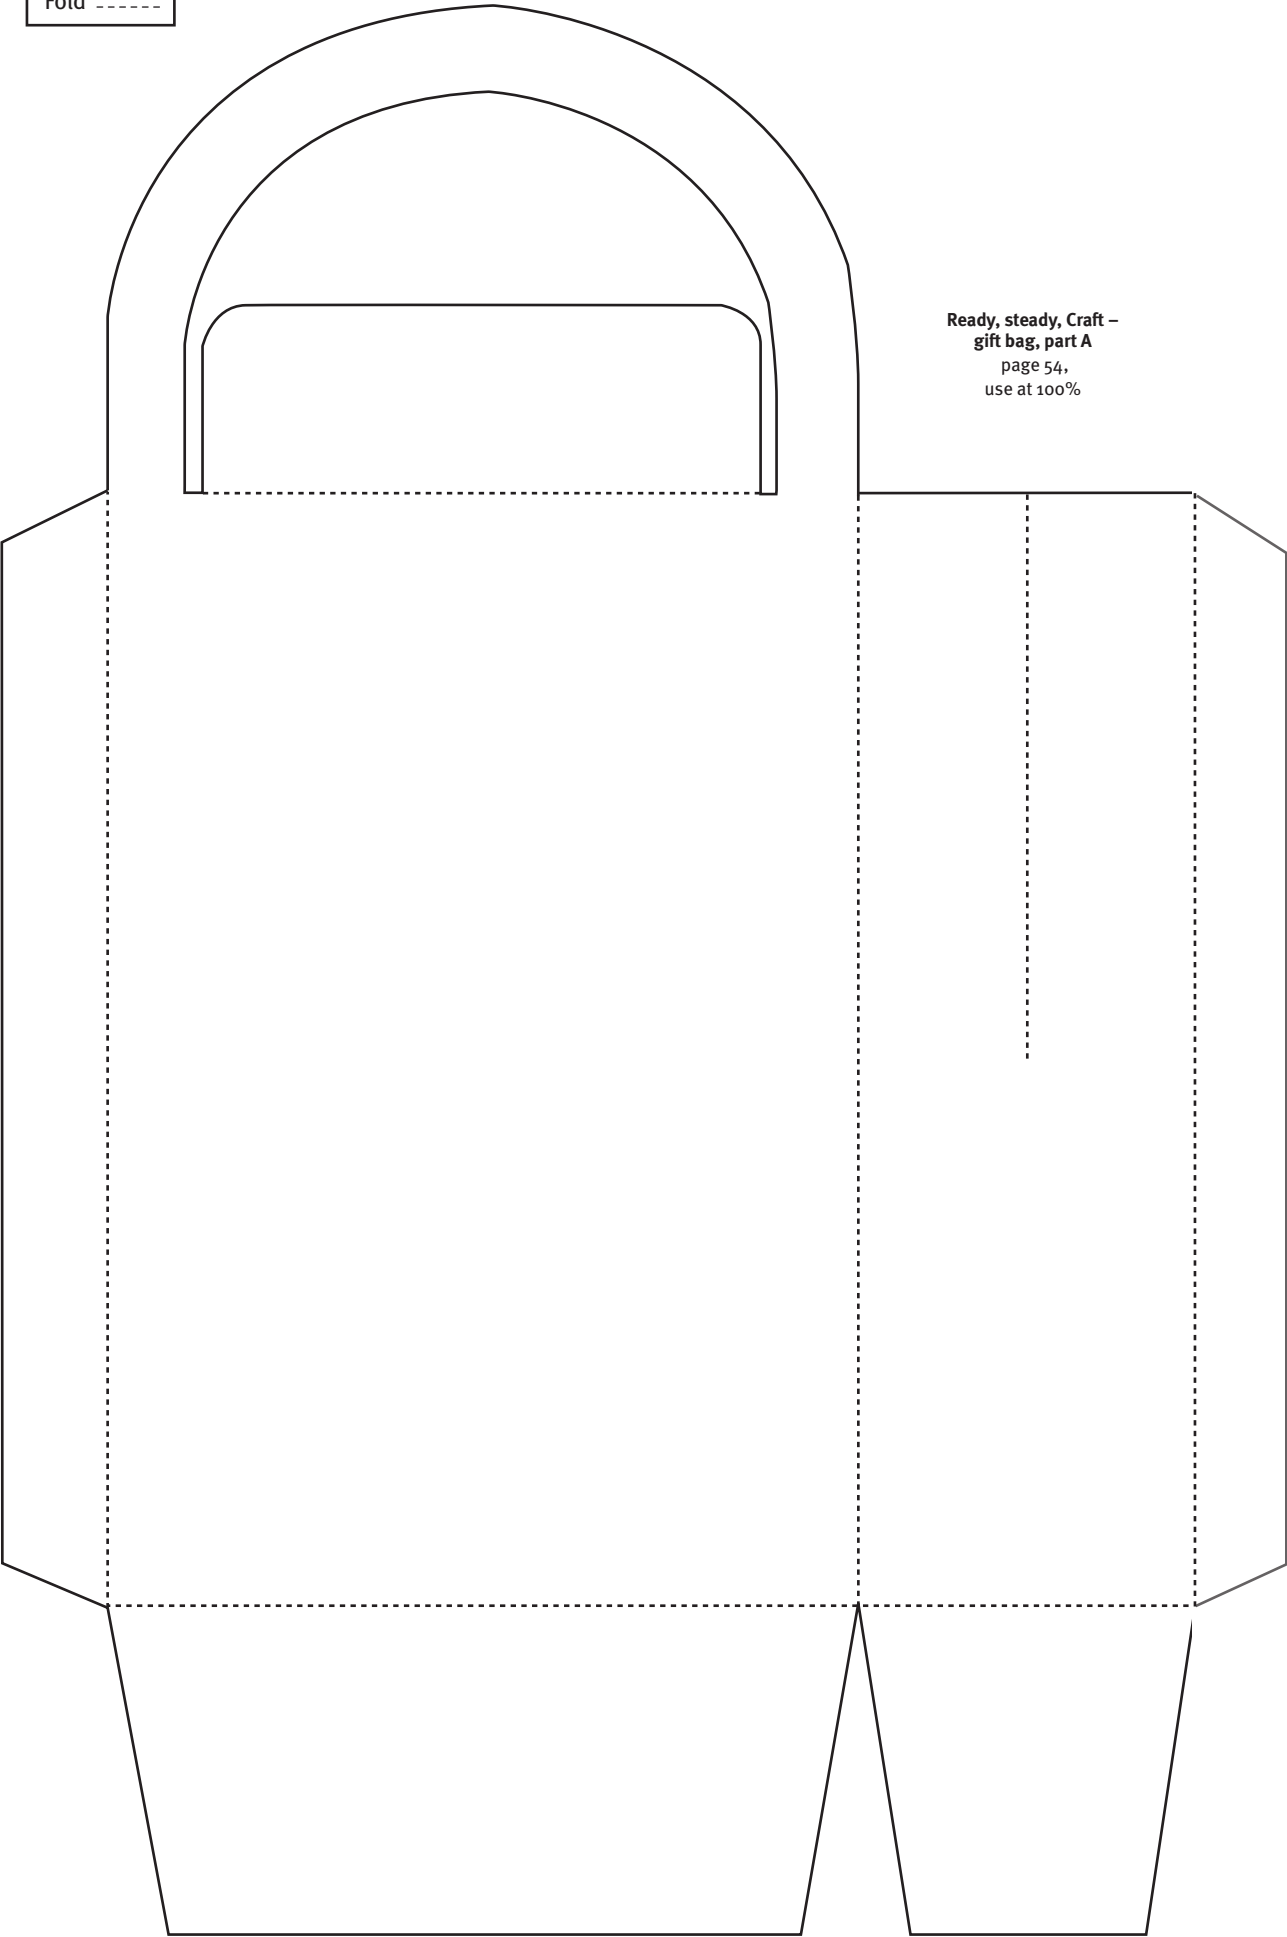

Cut _____
Fold - - - - -

Ready, steady, Craft –
gift bag, part A
page 54,
use at 100%