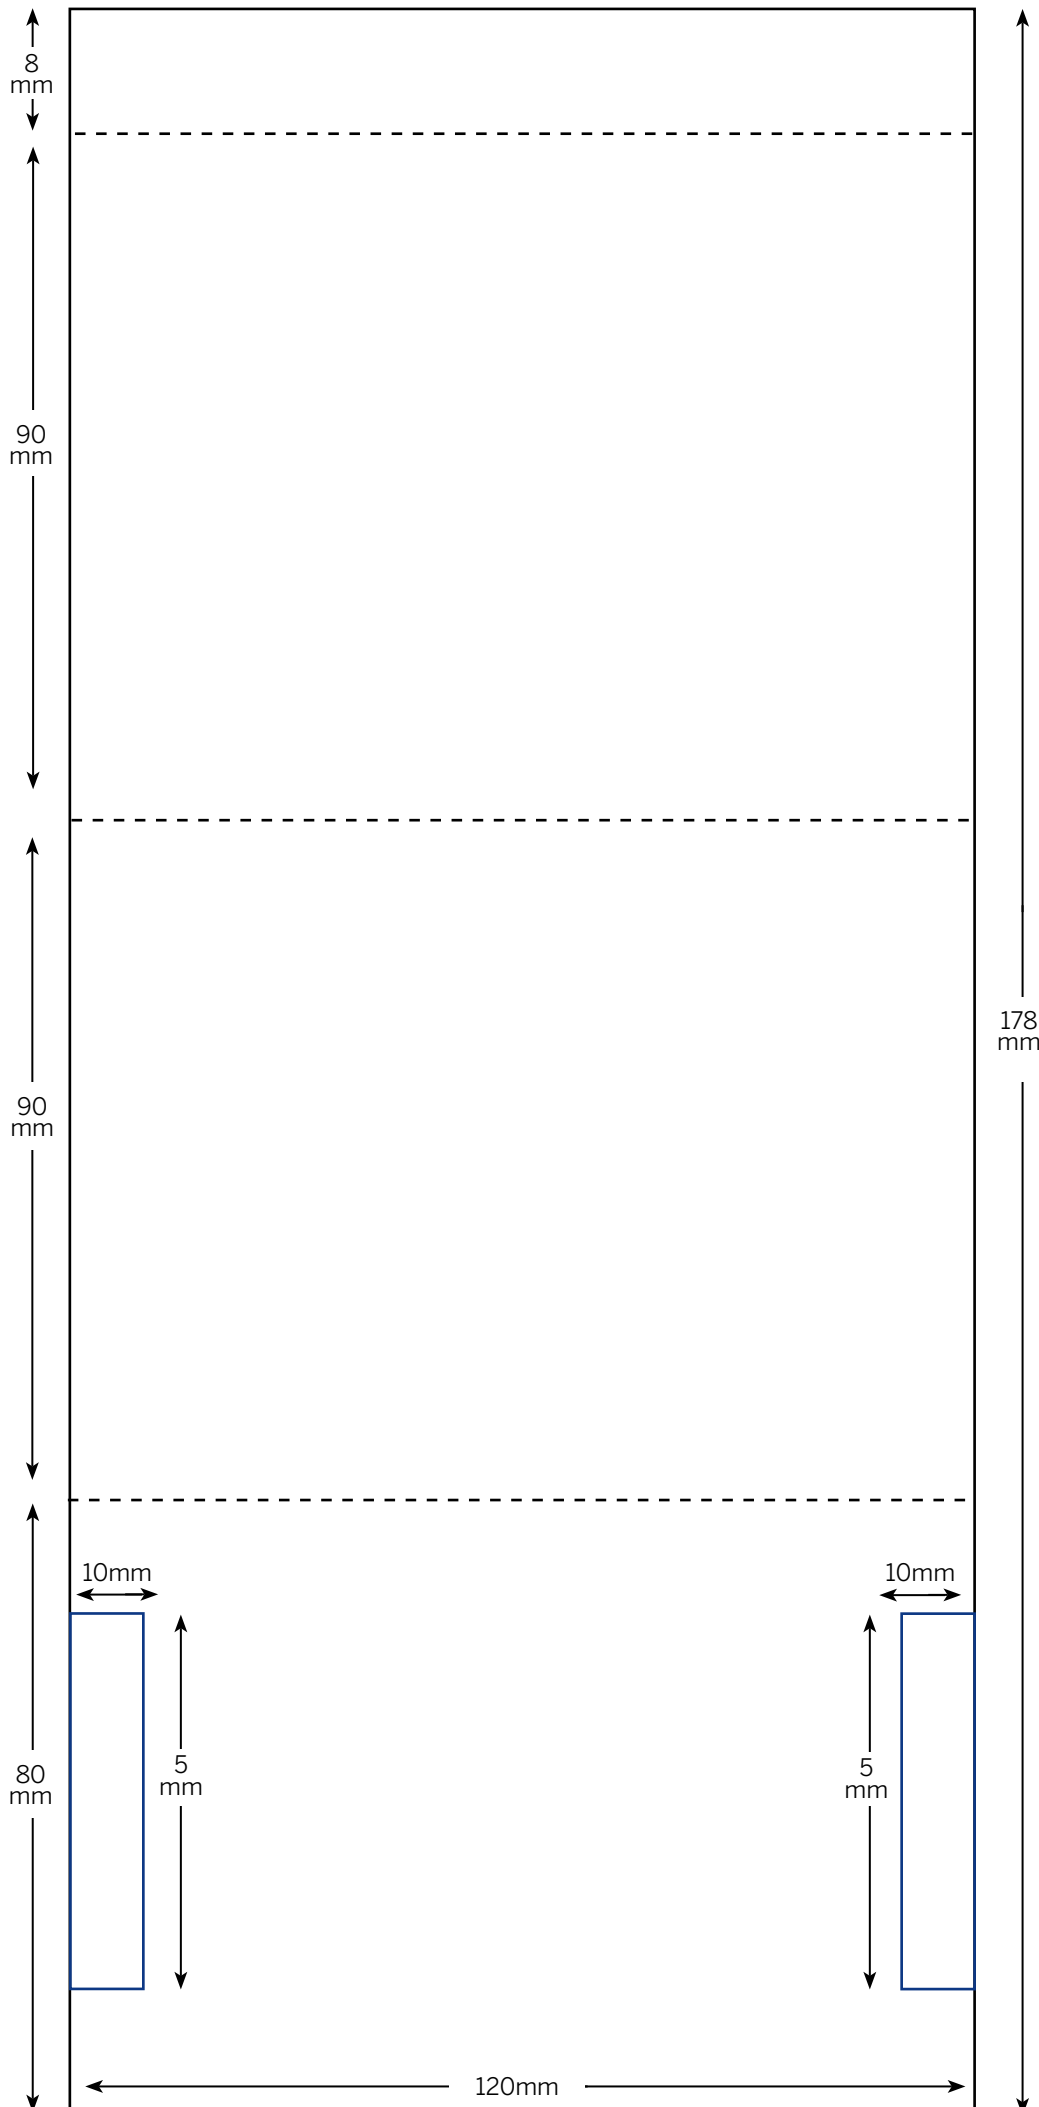

Masterclass p10

Trace or photocopy the template at 200% to make Clare Buswell's double slider card

10 ideas ... p19

Trace or photocopy the template at 100% (actual size) to make Jane Gundry's gift box lid

10 ideas ... p19

Trace or photocopy the template at 100% (actual size) to make Jane Gundry's gift box base

10 ideas ... p19
 Trace or photocopy the template at 100% (actual size) to make Jane Gundry's gift tag