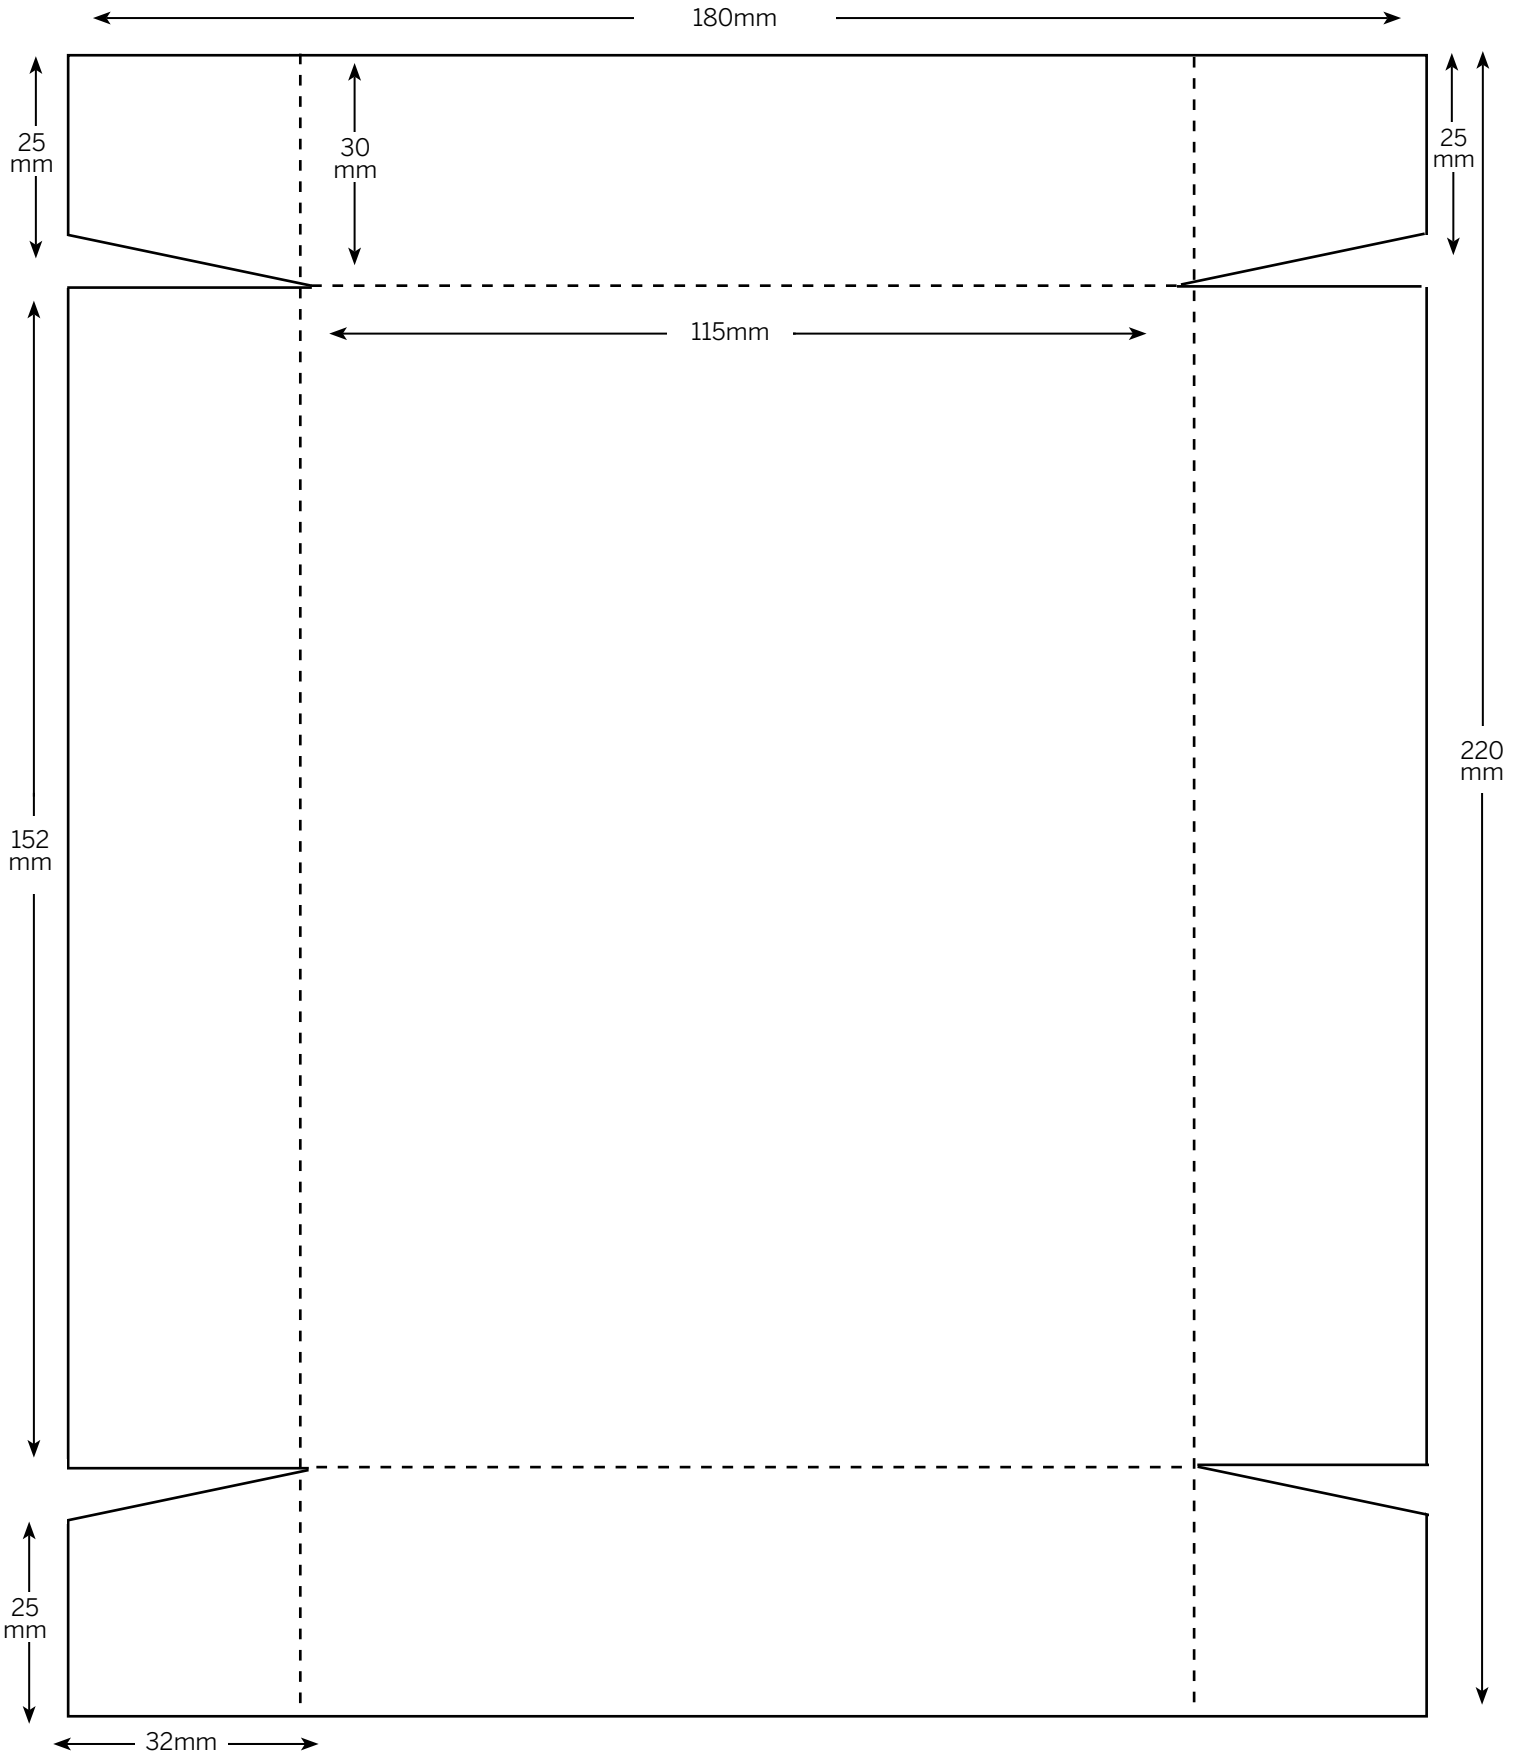

Masterclass p10

Trace or photocopy the template at 200% to make Clare Buswell's double slider card

10 ideas ... p19

Trace or photocopy the template at 100% (actual size) to make Jane Gundry's gift box lid

10 ideas ... p19

Trace or photocopy the template at 100% (actual size) to make Jane Gundry's gift box base

10 ideas ... p19
 Trace or photocopy the template at 100% (actual size) to make Jane Gundry's gift tag