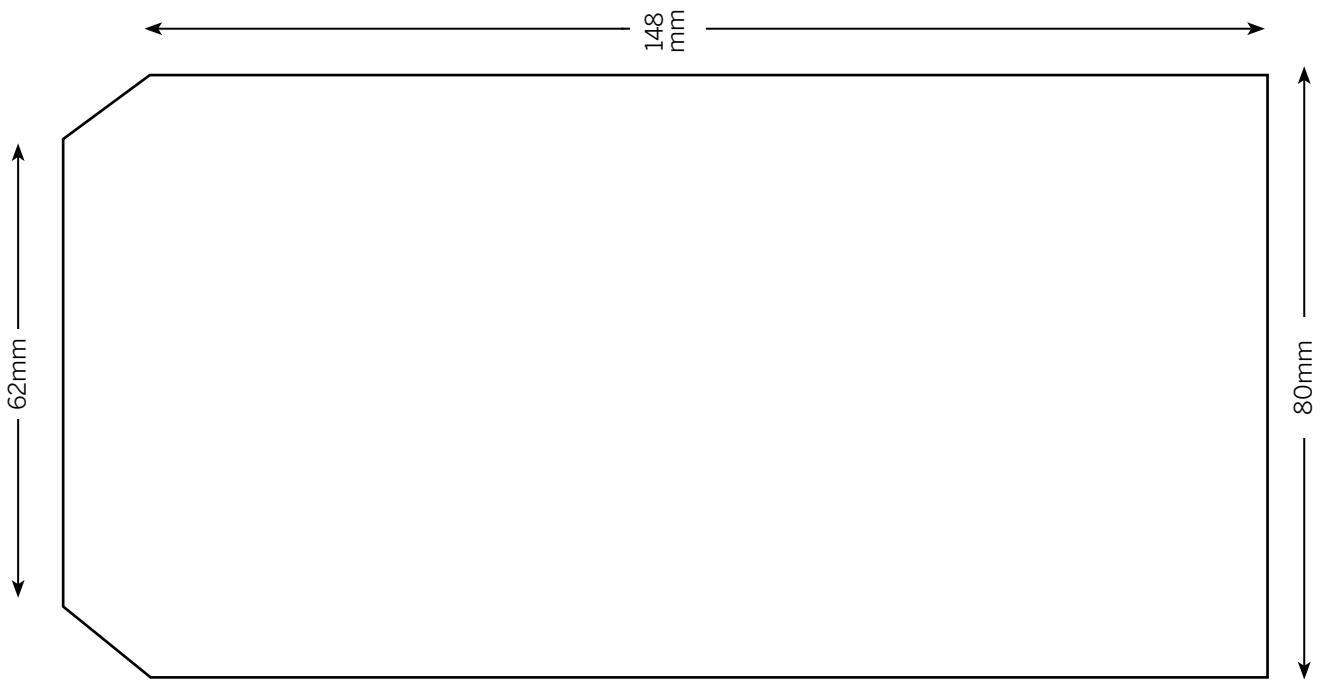

10 ideas ... p19
Trace or photocopy the template at 100% (actual size) to make Jane Gundry's gift tag