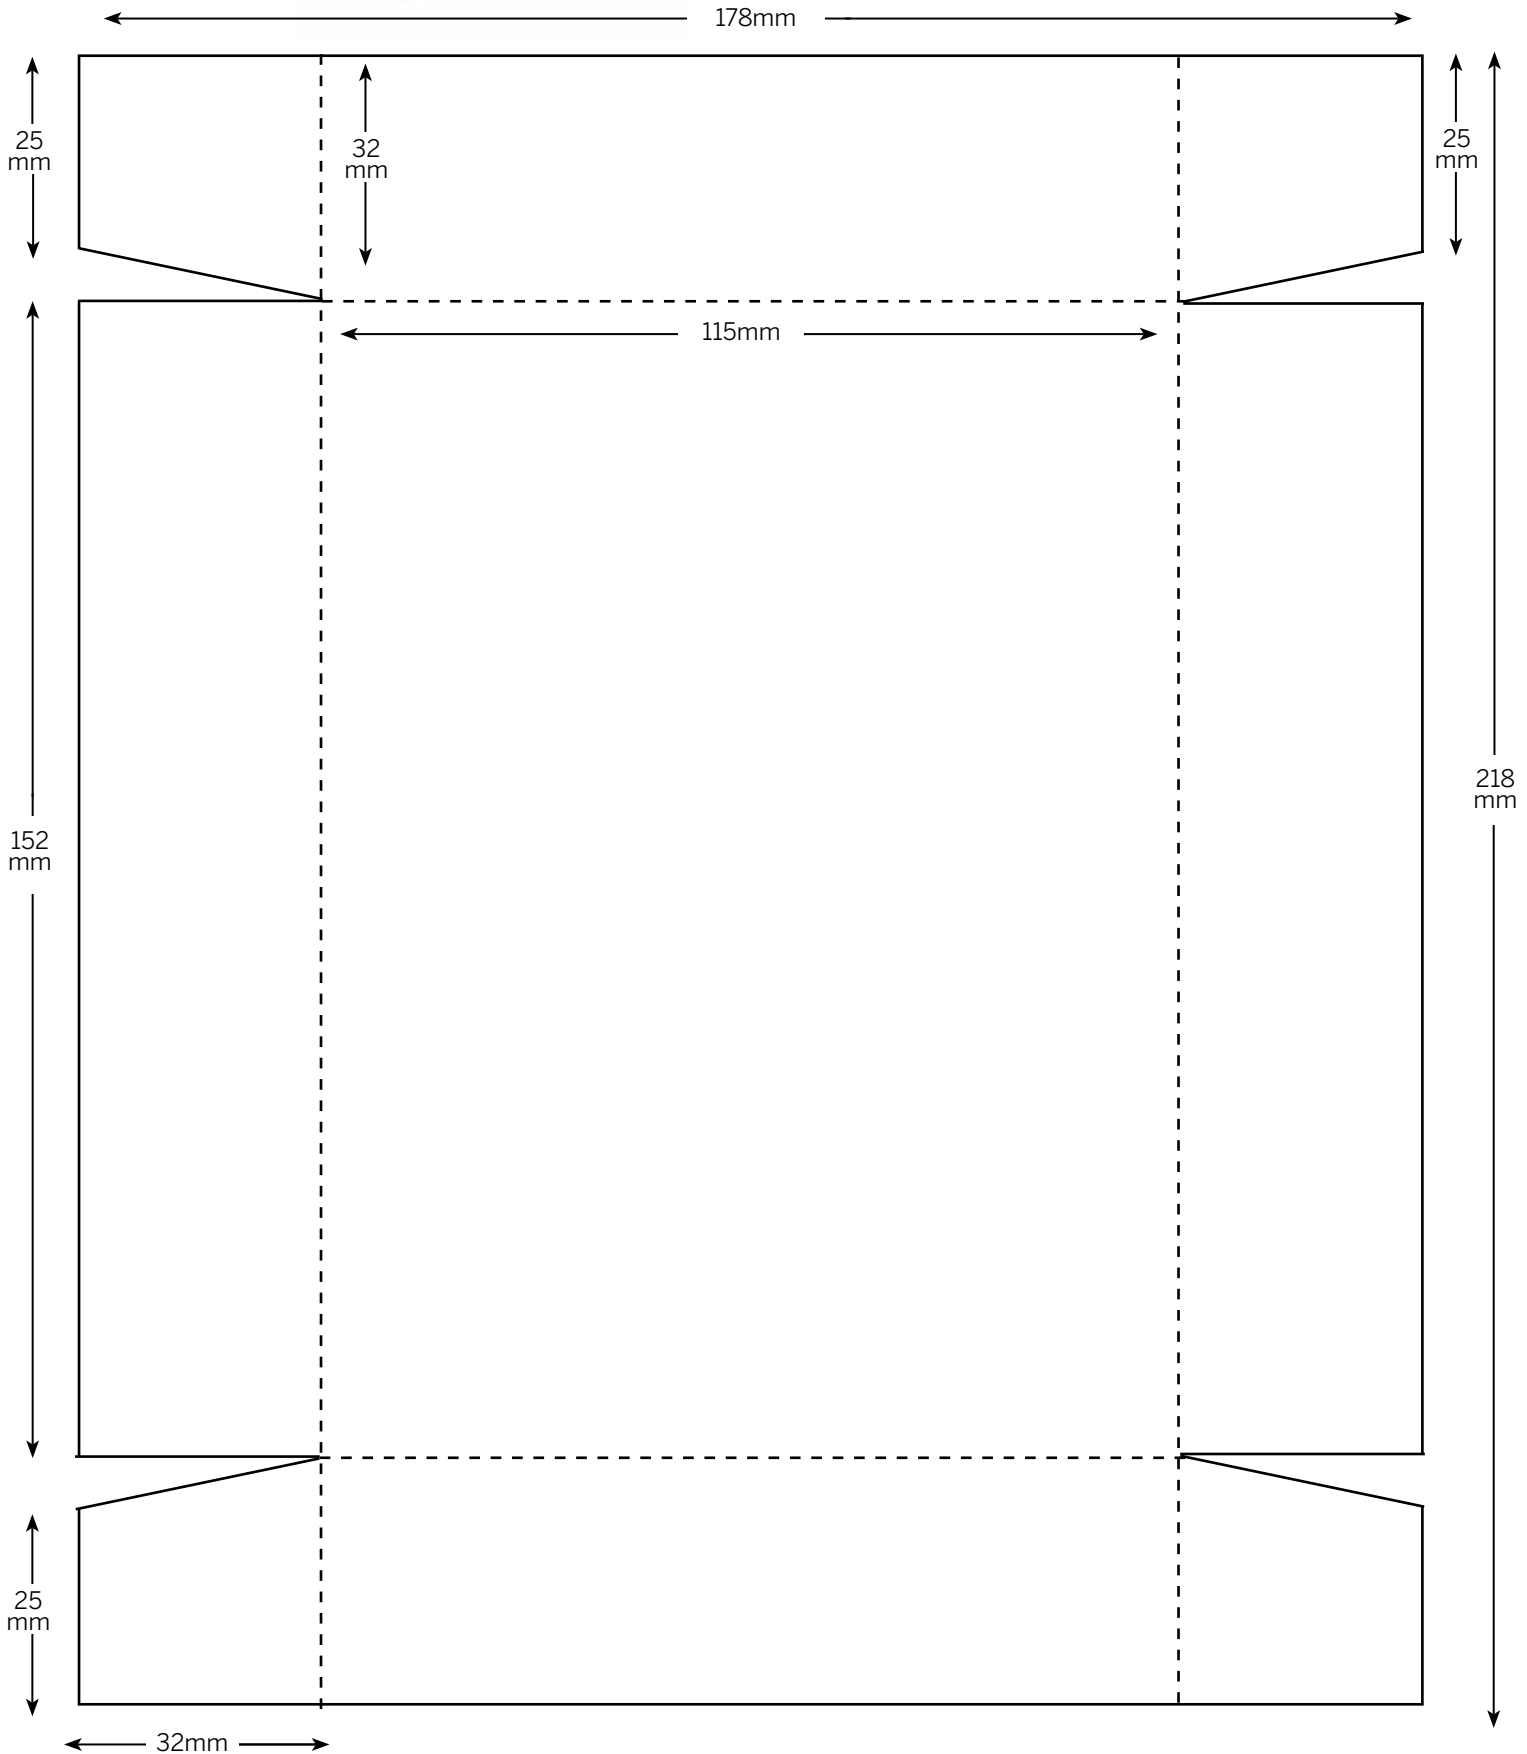

Masterclass p10

Trace or photocopy the template at 200% to make Clare Buswell's double slider card

10 ideas ... p19

Trace or photocopy the template at 100% (actual size) to make Jane Gundry's gift box lid

10 ideas ... p19

Trace or photocopy the template at 100% (actual size) to make Jane Gundry's gift box base

10 ideas ... p19
 Trace or photocopy the template at 100% (actual size) to make Jane Gundry's gift tag