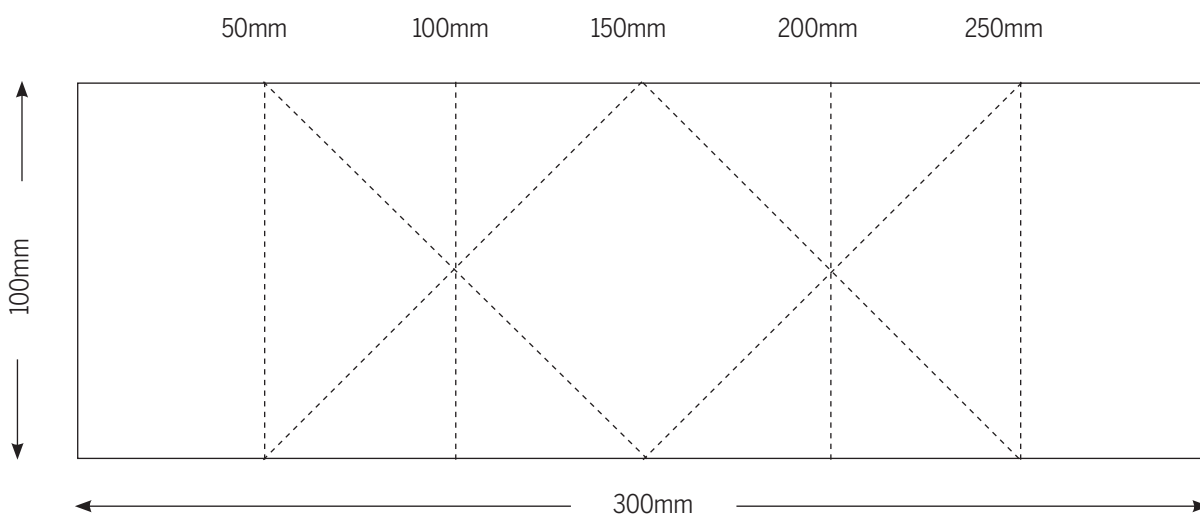

### Masterclass p26

Trace or photocopy the template at 200% (double size) to make Angela Dodson's centre diamond fold card.