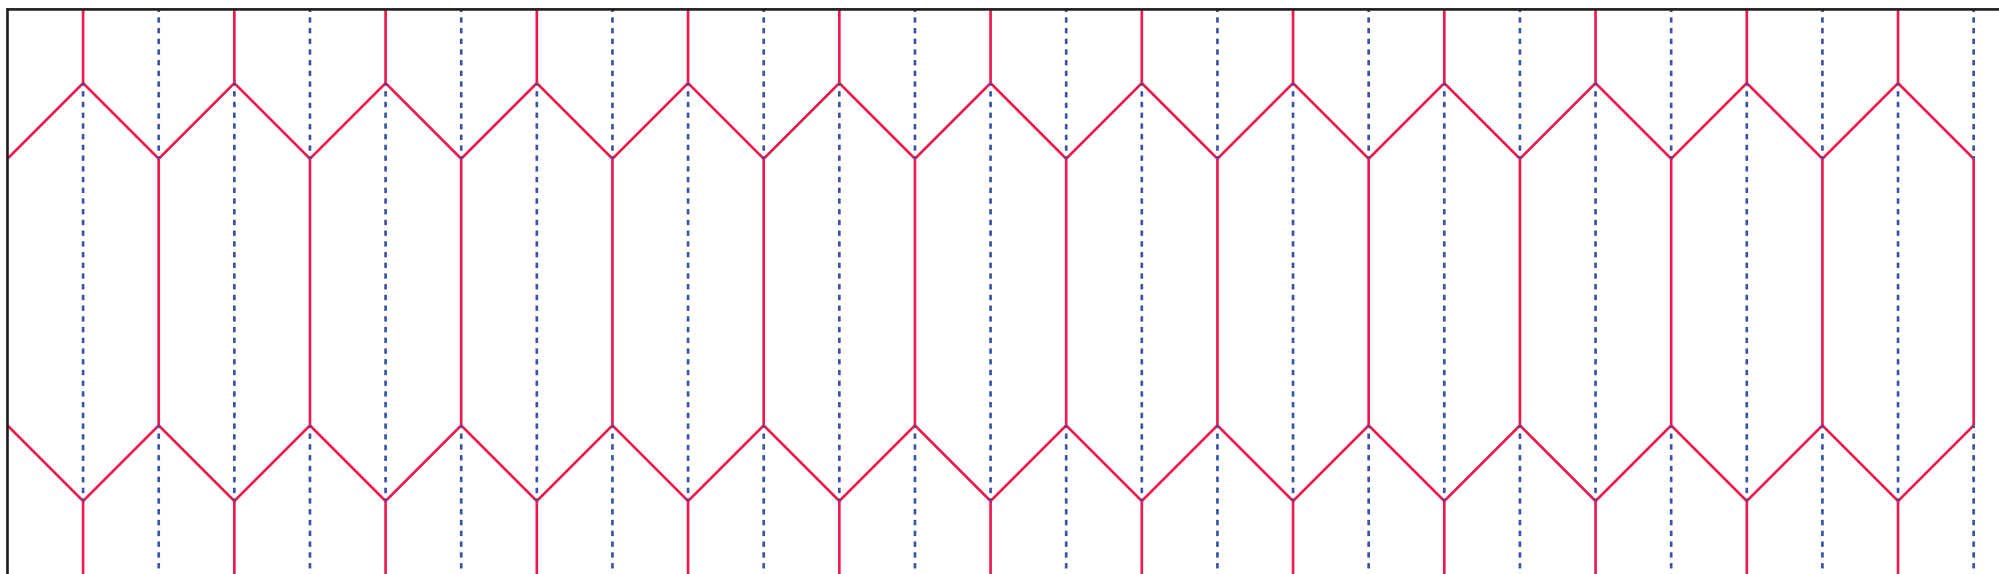

Scale to fit your embroidery hoop

— CUT
— MOUNTAIN FOLD
- - - VALLEY FOLD

PLANT POT COVER (X2)

HANGING DECORATION (X1)

VASE (X2)