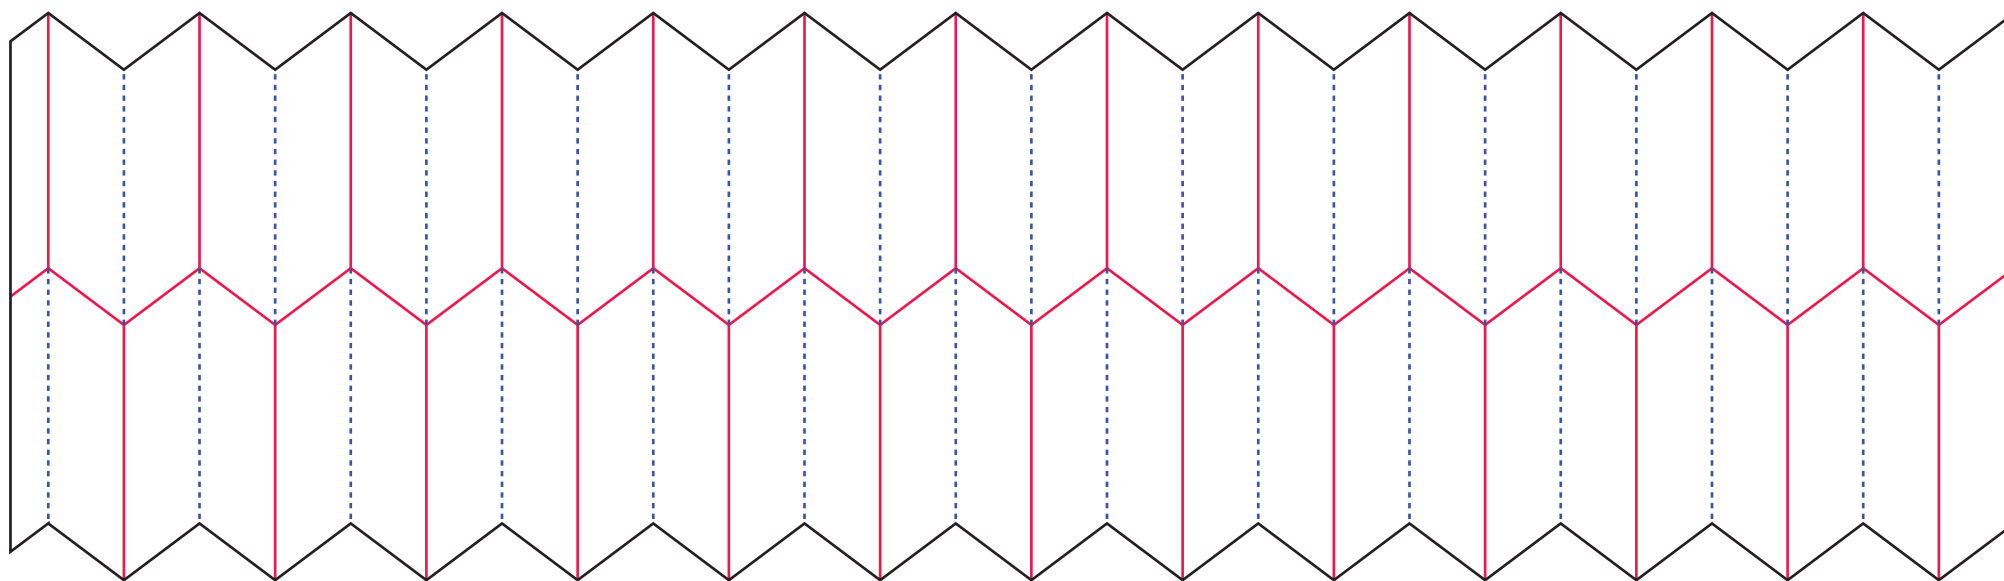

Scale to fit your embroidery hoop

— CUT
— MOUNTAIN FOLD
- - - VALLEY FOLD

PLANT POT COVER (X2)

HANGING DECORATION (X1)

VASE (X2)