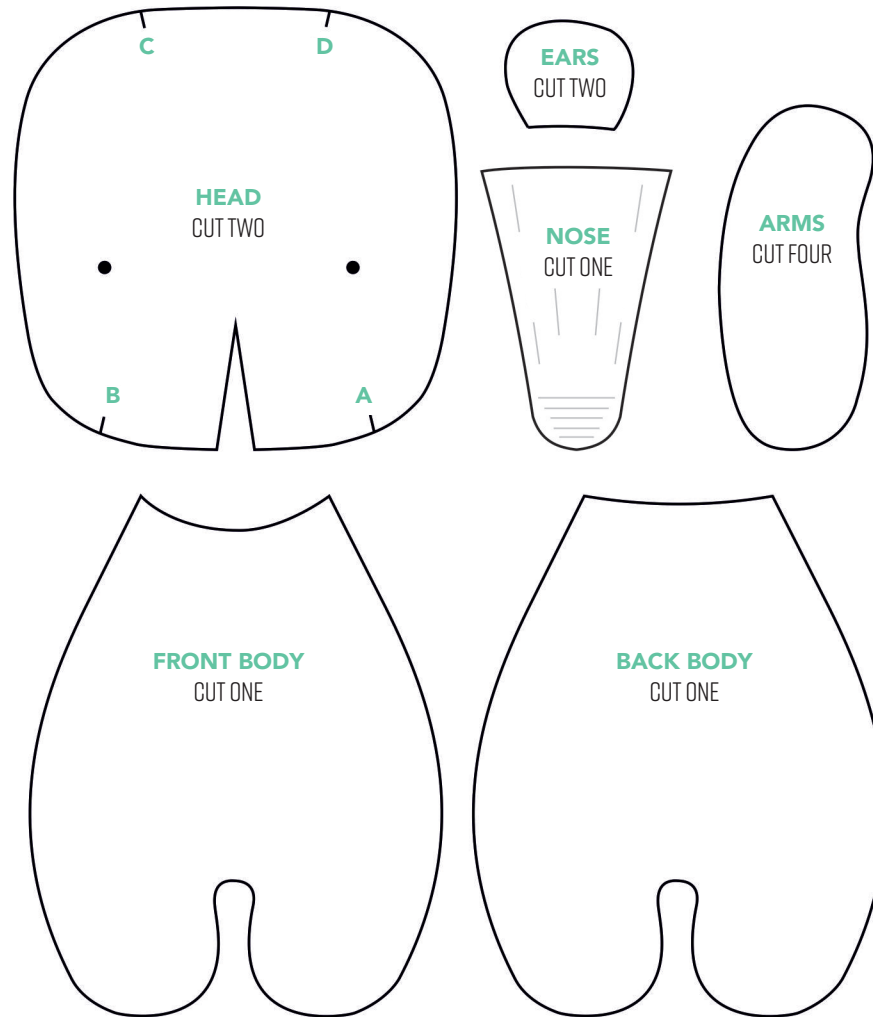

YOUR GIFT

BY ANABELLA CAHWJE

PAGE 7

Thank you for making this project from *Mollie Makes*. We have requested specific permission from designers so that you can recreate and sell selected projects from this issue on the following conditions. Just look for this icon. You can individually hand-make as many as you wish of our labelled projects, to sell either for yourself, your local event or to raise money for charity. You cannot sell in shops (online or otherwise) and you cannot go into mass production, which means you cannot manufacture in large quantities, especially by machine. Selling photocopies of any part of this magazine, its kits or supplements is prohibited. We don't mind if you make a copy of the templates for a friend but please do not make any part of the templates or instructions available to others through your website or a third party website, or copy it multiple times without our permission. Please respect one another's copyright.