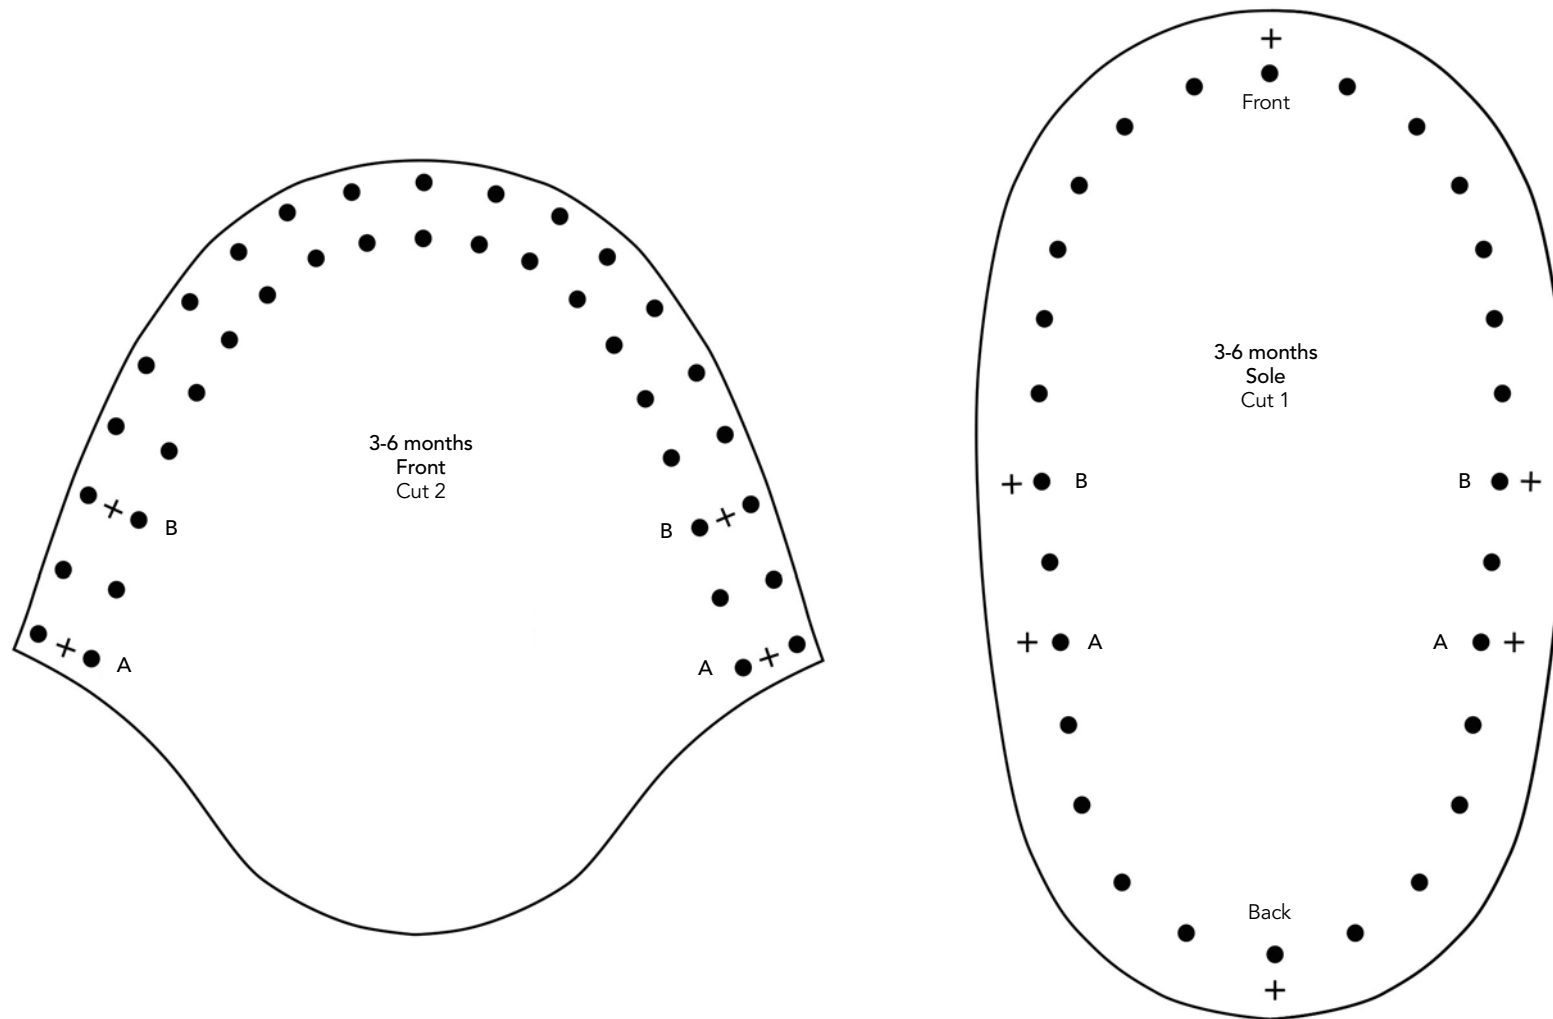

Template for
green card

Template for
white card

Templates for
white card

Template for
pink card

Template for
lilac card

Template for
black card

VALENTINE BEARS

BY ANNA MACHUL PAGE 18

3-6 months
 Back
 Cut 1

3-6 months
 Tassel
 Cut 1

6-9 months
 Back
 Cut 1

6-9 months
 Tassel
 Cut 1