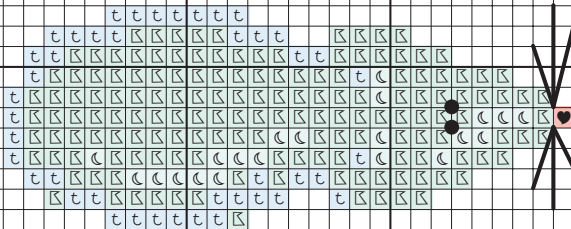

Baby designs key

✕ Cross stitch in two strands				
	DMC	Anchor	Madeira	
◇	165	278	1414	lime green
÷	210	108	802	lilac
*	415	398	1802	light grey
⊠	598	1062	1111	turquoise
●	740	316	204	orange
☆	742	303	114	tangerine
♀	744	301	112	yellow
☾	747	158	1104	light turquoise
♥	961	76	610	dark pink
w	3609	85	710	pink
✕ Backstitch in one strand				
—	413	236	1713	dark grey
✕ French knots in one strand				
●	413	236	1713	dark grey

gathered.

PIPSQUEAK