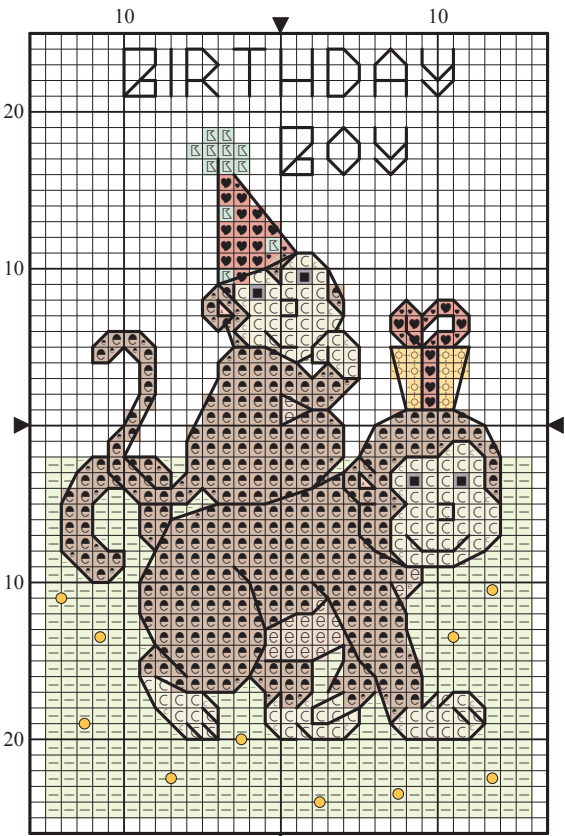

Playful pups chart

Mischievous monkeys chart

Monkey & dog cards key

✦ Cross stitch in two strands

	DMC	Anchor	Madeira	
∩	blanc	2	2402	white
●	209	98	803	lilac
●	210	108	802	light lilac
●	347	1025	407	red
■	414	235	1714	grey
■	415	398	1802	light grey
■	597	1064	1110	turquoise
●	742	303	114	dark yellow
●	743	302	113	yellow
■	3033	391	1908	beige
■	3799	236	1713	dark grey
●	3863	379	1912	brown
●	3864	376	1910	light brown

✦ Cross stitch in one strand

—	772	259	1604	very light green
---	-----	-----	------	------------------

✦ Backstitch in one strand

—	347	1025	407	red
—	3799	236	1713	dark grey

✦ French knots in two strands

●	743	302	113	yellow
---	-----	-----	-----	--------

DESIGNED BY **JENNY BARTON**

gathered.