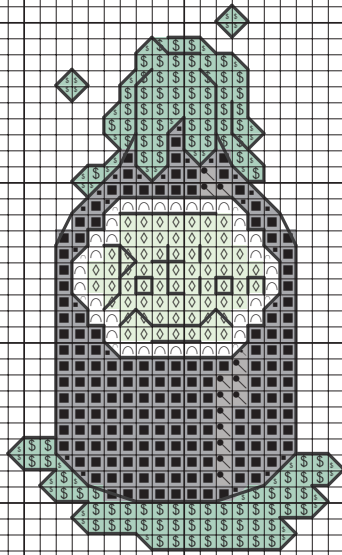

Halloween Designs key

✕ Cross stitch in two strands

	DMC	Anchor	Madeira	
○	B5200	1	2401	white
●	208	99	804	lilac
■	310	403	2400	black
■	317	400	1714	grey
●	725	305	113	yellow
◇	966	206	1209	sea green
◇	989	241	1401	green
●	3774	778	306	peach
■	3806	62	701	pink
☆	3853	1003	311	copper
×	3864	376	1910	brown

✕ Cross stitch in two strands DMC Light Effects

z	E940			glow-in-the-dark
---	------	--	--	------------------

✕ Backstitch in one strand

—	321	9046	510	red
—	413	236	1713	dark grey

✕ French knots in one strand

●	413	236	1713	dark grey
---	-----	-----	------	-----------

gathered.

Trick Or Treat

ABCDEFGHIJKLM
 NOPQRSTUVWXYZ
 abcdefghijklmn
 opqrstuvwxyz