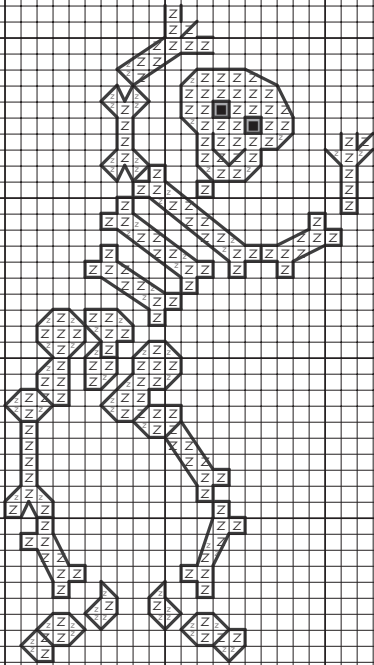

Halloween Designs key

✕ Cross stitch in two strands

	DMC	Anchor	Madeira	
○	B5200	1	2401	white
●	208	99	804	lilac
■	310	403	2400	black
■	317	400	1714	grey
●	725	305	113	yellow
◇	966	206	1209	sea green
◇	989	241	1401	green
●	3774	778	306	peach
■	3806	62	701	pink
☆	3853	1003	311	copper
×	3864	376	1910	brown

✕ Cross stitch in two strands DMC Light Effects

z	E940			glow-in-the-dark
---	------	--	--	------------------

✕ Backstitch in one strand

—	321	9046	510	red
—	413	236	1713	dark grey

✕ French knots in one strand

●	413	236	1713	dark grey
---	-----	-----	------	-----------

gathered.

Trick Or Treat

ABCDEFGHIJKLM
 NOPQRSTUVWXYZ
 abcdefghijklmn
 opqrstuvwxyz