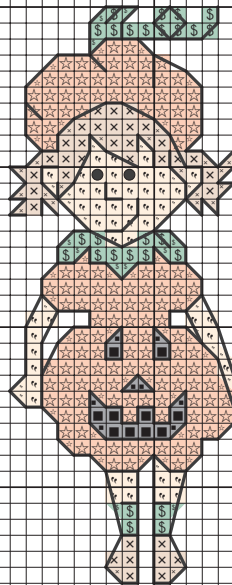

Halloween Designs key

✕ Cross stitch in two strands

	DMC	Anchor	Madeira	
○	B5200	1	2401	white
●	208	99	804	lilac
■	310	403	2400	black
■	317	400	1714	grey
●	725	305	113	yellow
◇	966	206	1209	sea green
◇	989	241	1401	green
●	3774	778	306	peach
■	3806	62	701	pink
☆	3853	1003	311	copper
×	3864	376	1910	brown

✕ Cross stitch in two strands DMC Light Effects

z	E940			glow-in-the-dark
---	------	--	--	------------------

✕ Backstitch in one strand

—	321	9046	510	red
—	413	236	1713	dark grey

✕ French knots in one strand

●	413	236	1713	dark grey
---	-----	-----	------	-----------

gathered.

Trick Or Treat

ABCDEFGHIJKLM
 NOPQRSTUVWXYZ
 abcdefghijklmn
 opqrstuvwxyz