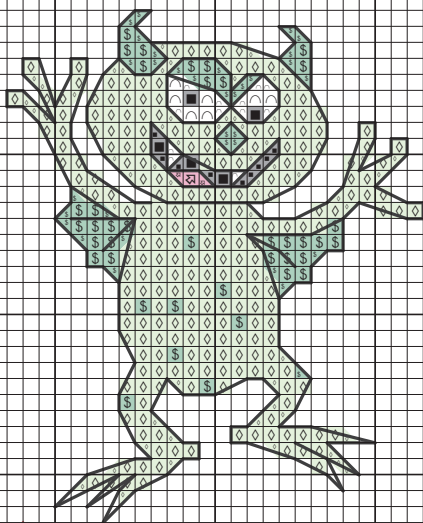

Halloween Designs key

✕ Cross stitch in two strands

	DMC	Anchor	Madeira	
○	B5200	1	2401	white
●	208	99	804	lilac
■	310	403	2400	black
■	317	400	1714	grey
●	725	305	113	yellow
◇	966	206	1209	sea green
◇	989	241	1401	green
●	3774	778	306	peach
■	3806	62	701	pink
☆	3853	1003	311	copper
×	3864	376	1910	brown

✕ Cross stitch in two strands DMC Light Effects

z	E940			glow-in-the-dark
---	------	--	--	------------------

✕ Backstitch in one strand

—	321	9046	510	red
—	413	236	1713	dark grey

✕ French knots in one strand

●	413	236	1713	dark grey
---	-----	-----	------	-----------

gathered.

Trick Or Treat

ABCDEFGHIJKLM
 NOPQRSTUVWXYZ
 abcdefghijklmn
 opqrstuvwxyz