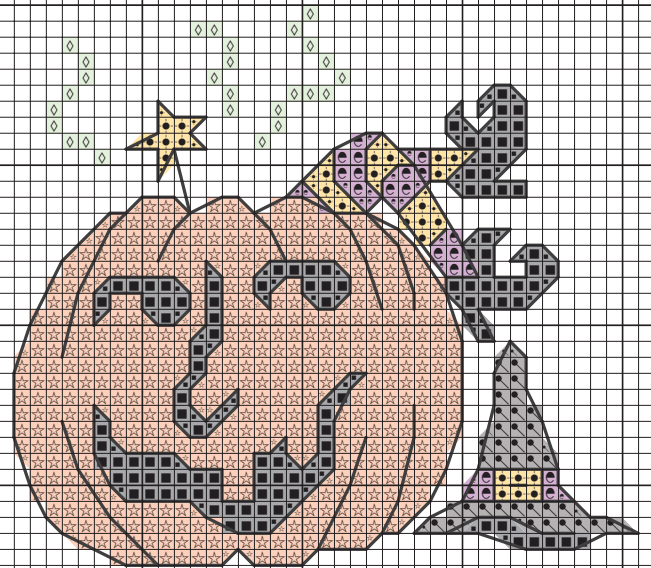

Halloween Designs key

✕ Cross stitch in two strands

	DMC	Anchor	Madeira	
○	B5200	1	2401	white
●	208	99	804	lilac
■	310	403	2400	black
■	317	400	1714	grey
●	725	305	113	yellow
◇	966	206	1209	sea green
◇	989	241	1401	green
●	3774	778	306	peach
■	3806	62	701	pink
☆	3853	1003	311	copper
×	3864	376	1910	brown

✕ Cross stitch in two strands DMC Light Effects

z	E940			glow-in-the-dark
---	------	--	--	------------------

✕ Backstitch in one strand

—	321	9046	510	red
—	413	236	1713	dark grey

✕ French knots in one strand

●	413	236	1713	dark grey
---	-----	-----	------	-----------

gathered.

Trick Or Treat

ABCDEFGHIJKLM
 NOPQRSTUVWXYZ
 abcdefghijklmn
 opqrstuvwxyz