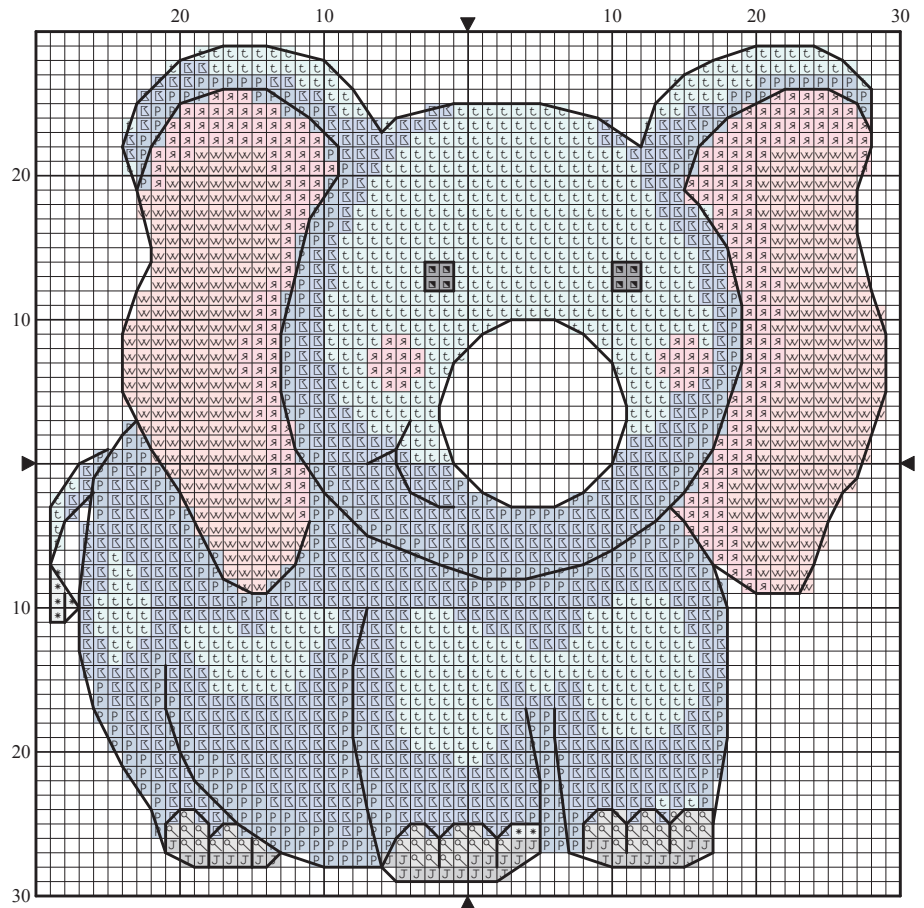

Animal finger puppets

✳ Cross stitch in two strands

	DMC	Anchor	Madeira
∩	B5200	1	2401
∩	02	398	1709
J	03	399	1802
■	310	403	2400
я	605	1094	613
*	762	234	1804
P	799	145	910
t	800	144	908
⊞	809	130	909
w	963	73	502
■	3799	236	1713

✳ Backstitch in one strand

—	310	403	2400
---	-----	-----	------

✳ Whole stitches only ✳ Backstitch

gathered.

Designed by Heather Nugent