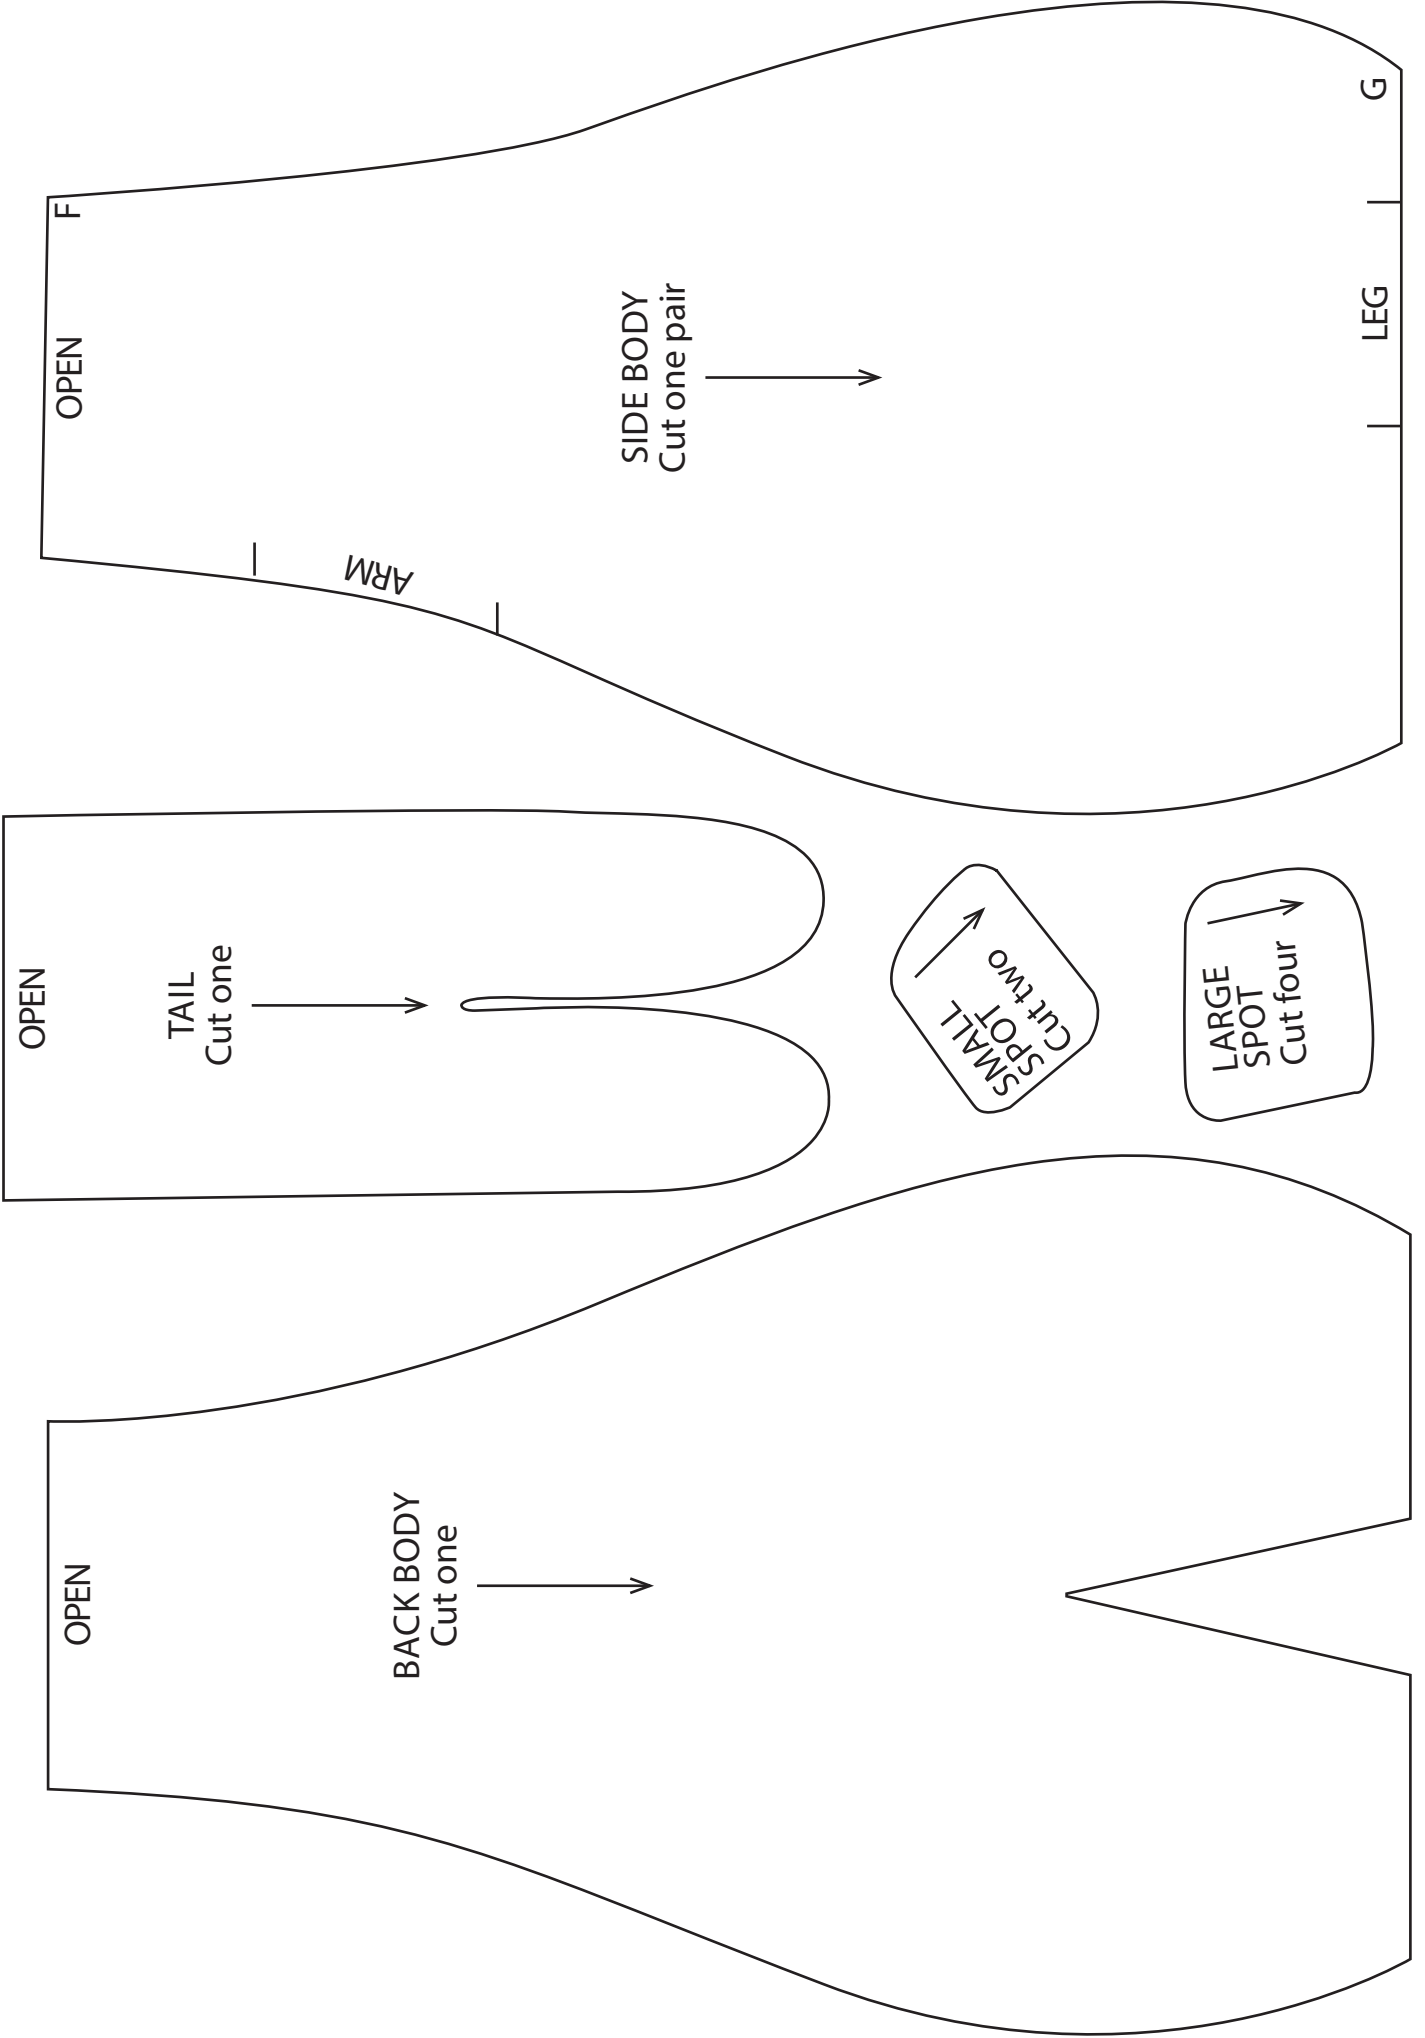

# TEMPLATES

Here are the full-size templates for the giraffe toy and baby booties in issue 98.

## GIRAFFE TOYS

PAGE 59  
ACTUAL SIZE

TEMPLATES

# EYE MASK

PAGE 75

ACTUAL SIZE

# BUNTING

PAGE 44

ACTUAL SIZE

TEST SQUARE  
5x5cm