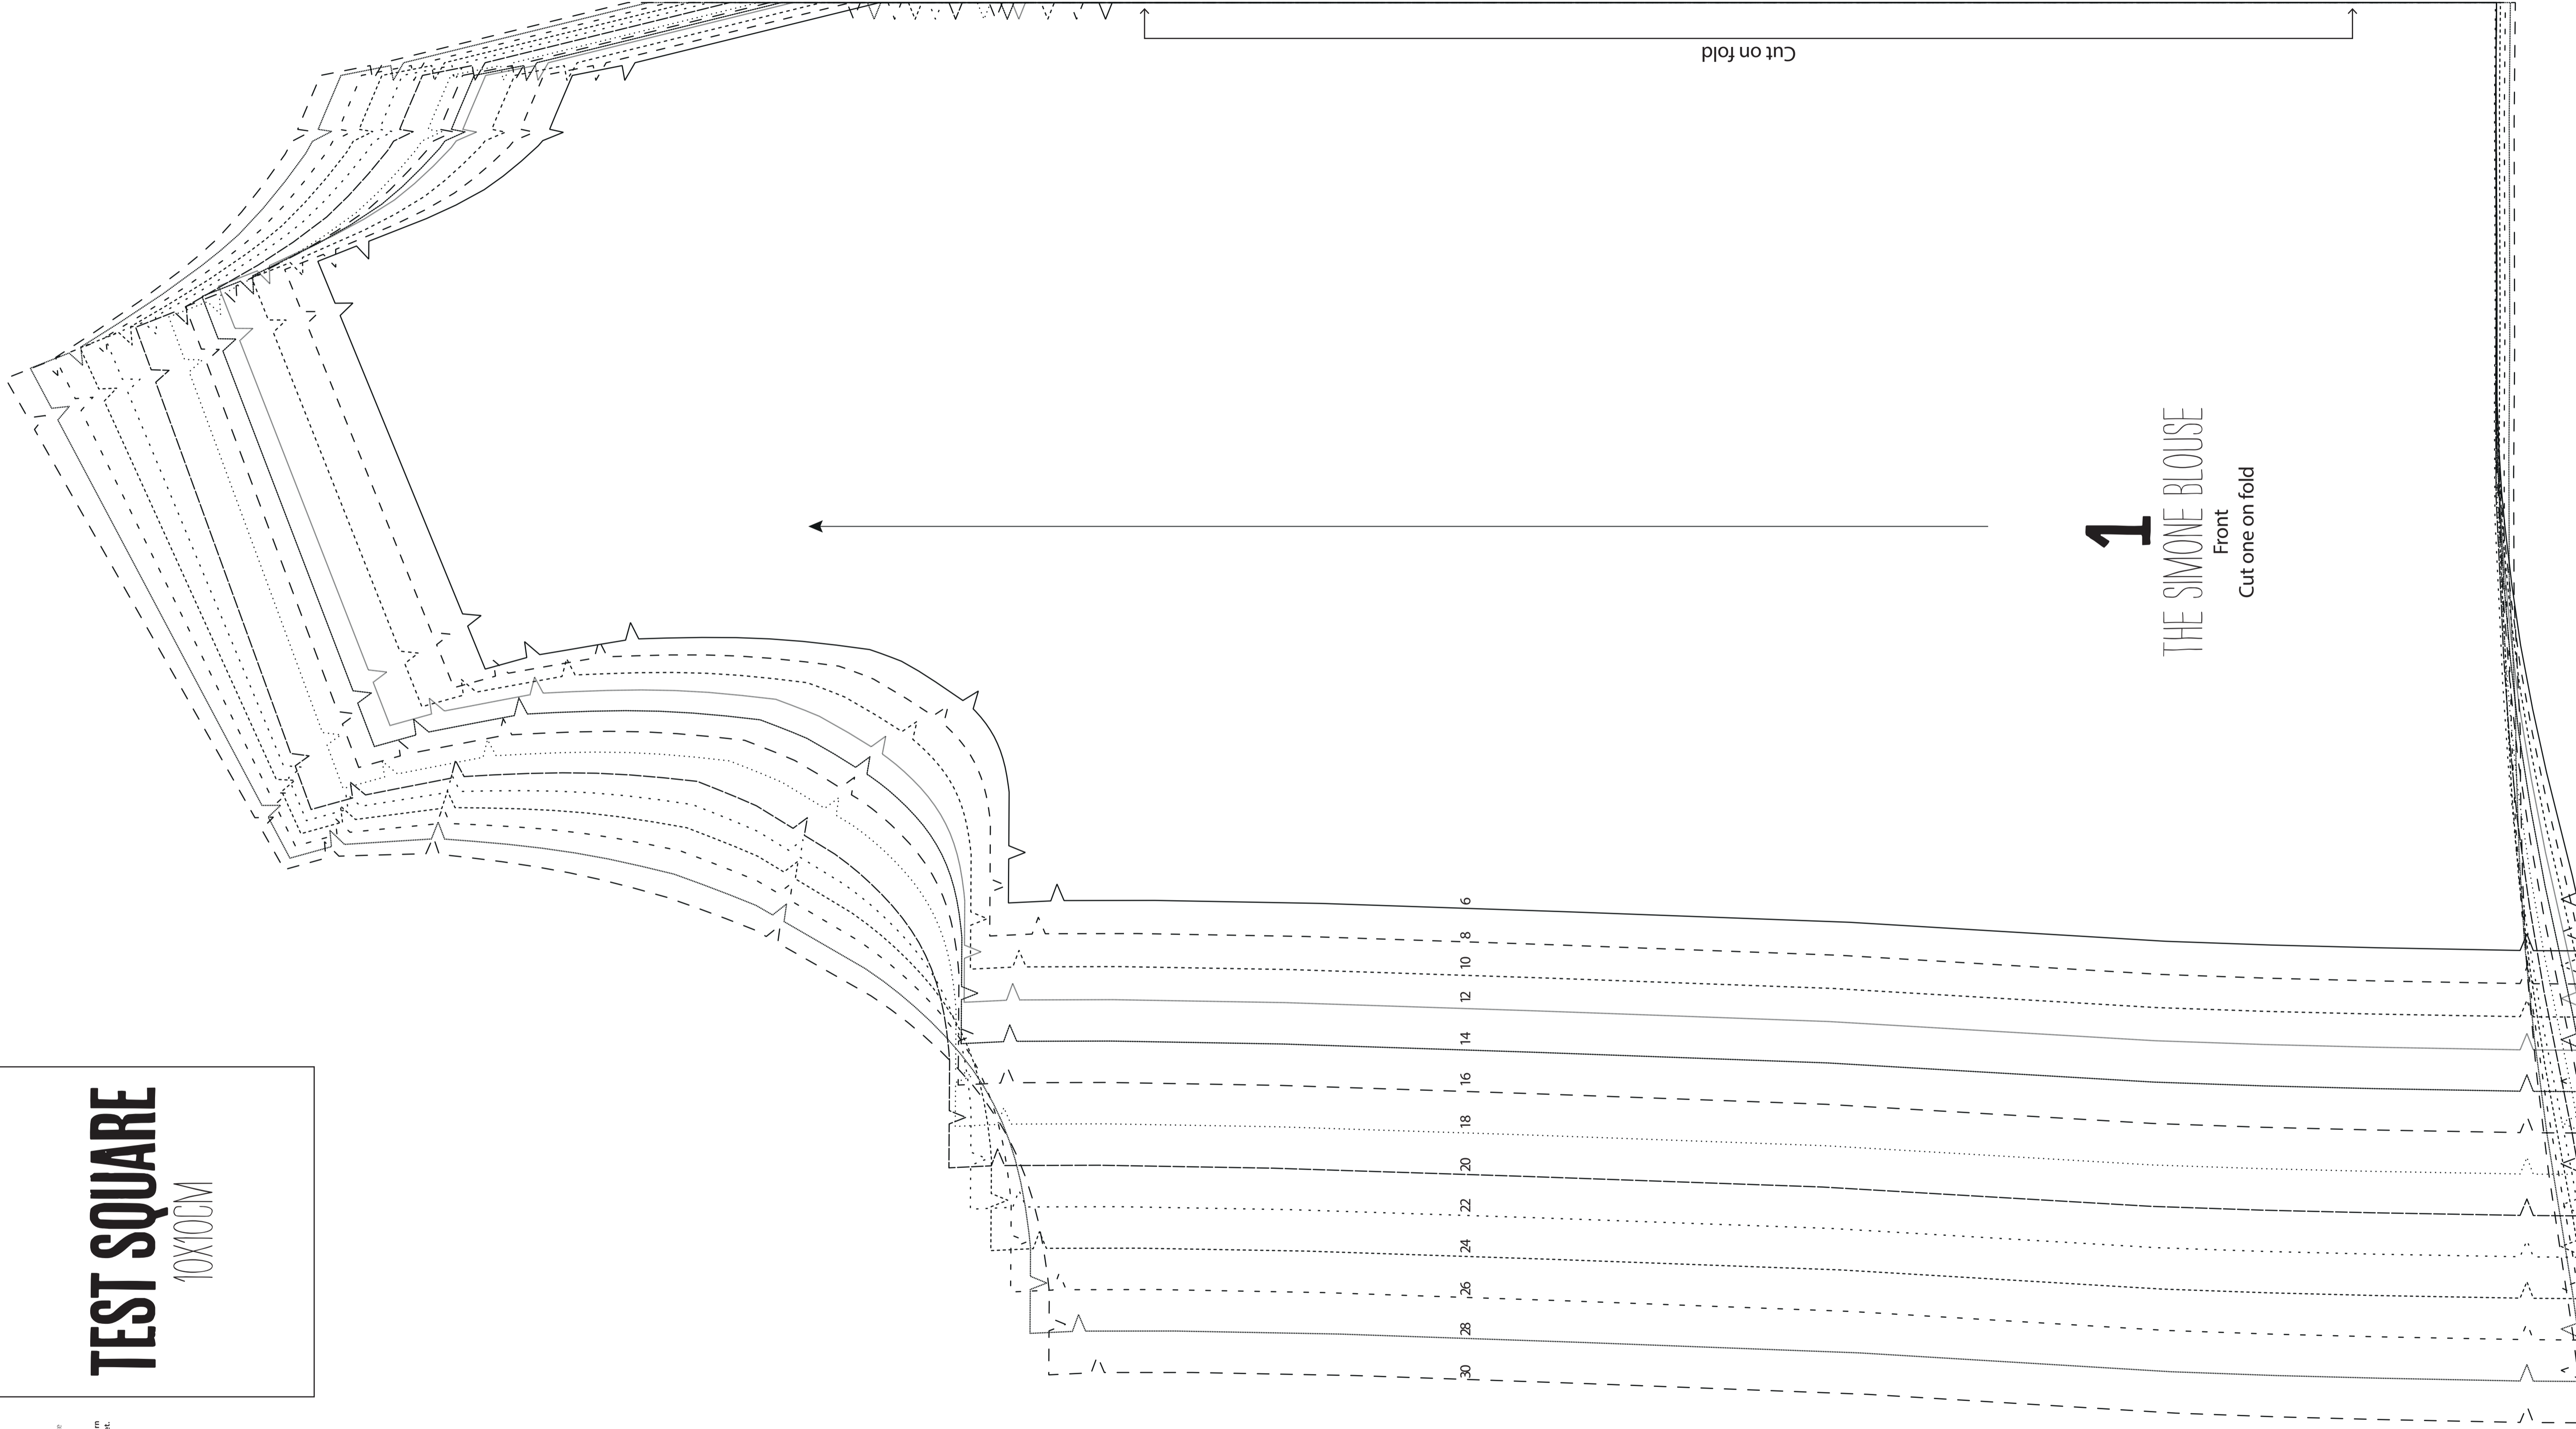

SIZE KEY

6
8
10
12
14
16
18
20
22
24
26
28
30

TEST SQUARE

10X10CM

1
THE SIMONE BLOUSE
Front
Cut one on fold

Cut on fold

SIZE KEY

6
8
10
12
14
16
18
20
22
24
26
28
30

TEST SQUARE

10X10CM

2
THE SIMONE BLOUSE
Back
Cut one on fold

Centre Back
Cut on fold