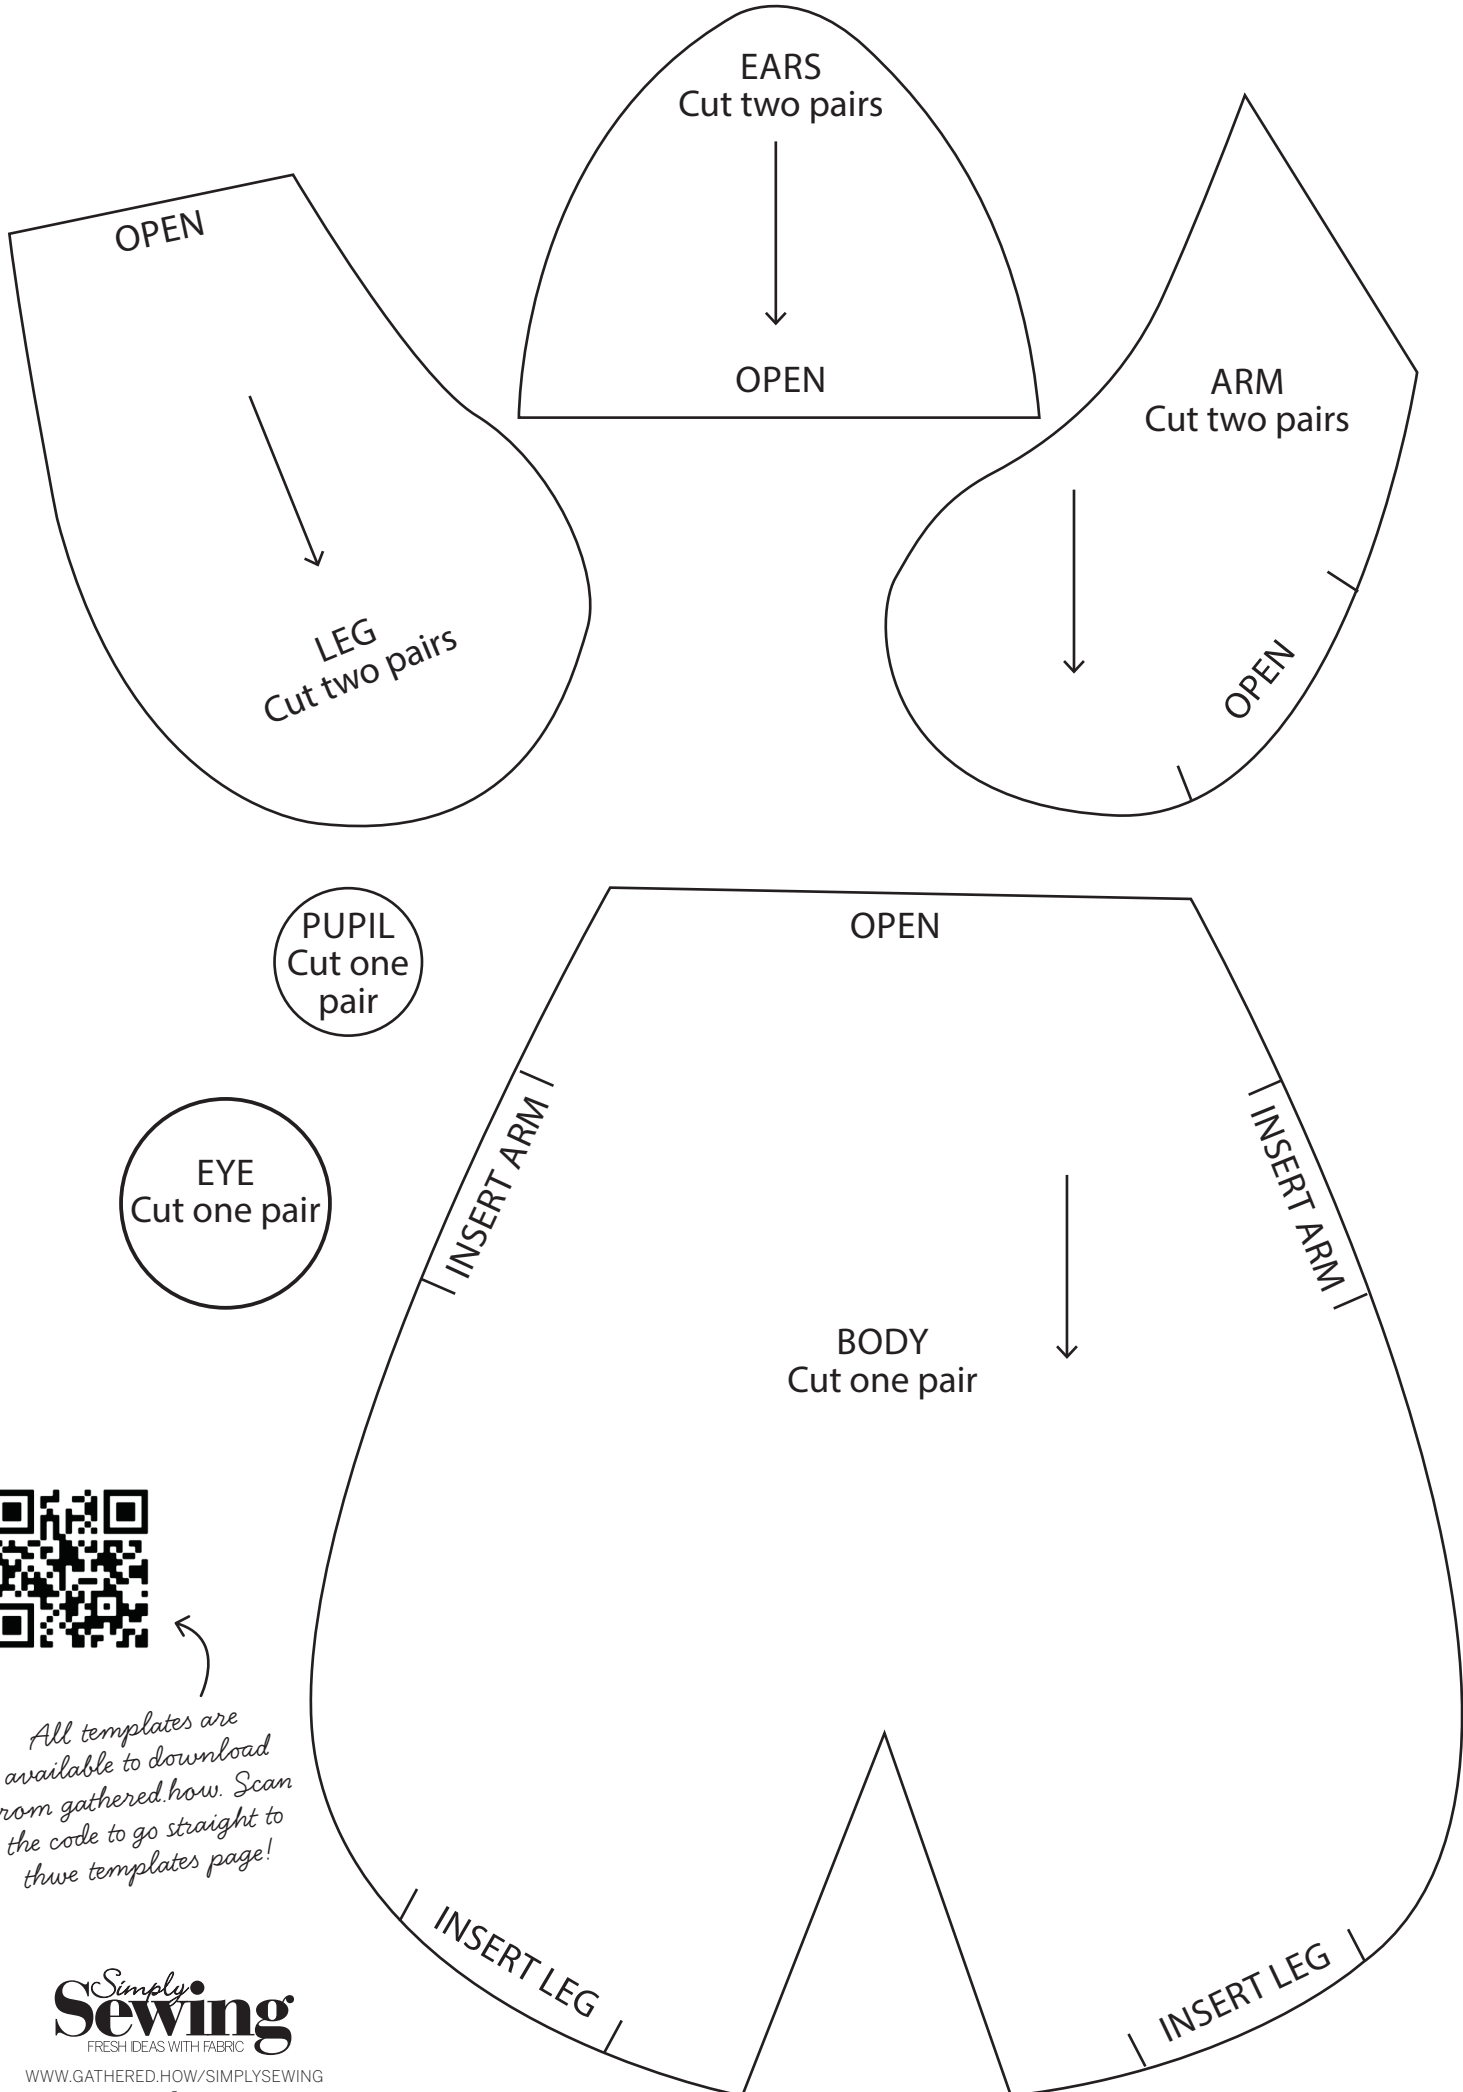

TEMPLATES

All templates are available to download from gathered.how. Scan the code to go straight to these templates page!