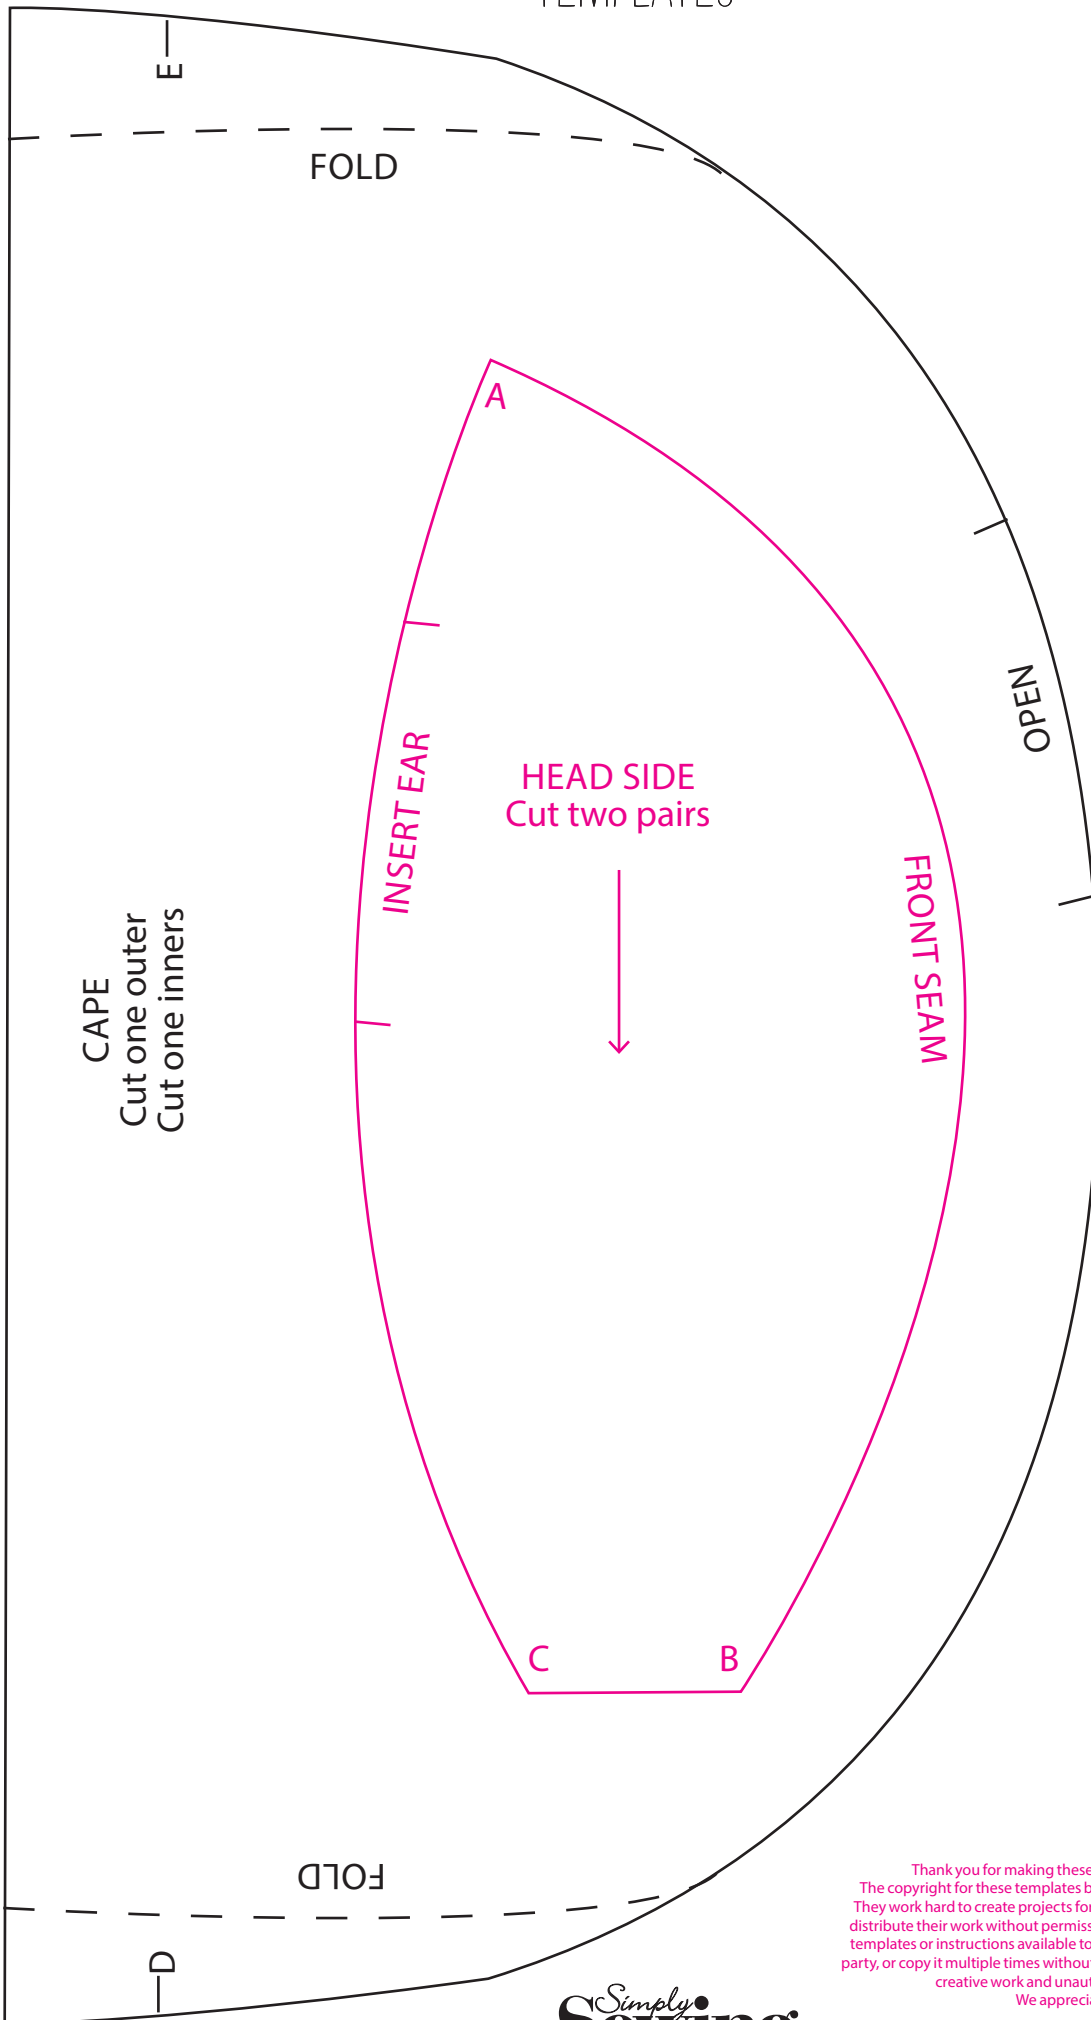

TEMPLATES

Thank you for making these projects from *Simply Sewing*.
The copyright for these templates belongs to the designer of the project. They work hard to create projects for you to enjoy, so please don't re-sell or distribute their work without permission. Please do not make any part of the templates or instructions available to others through your website or a third party, or copy it multiple times without our permission. Copyright law protects creative work and unauthorised copying is illegal.
We appreciate your help.