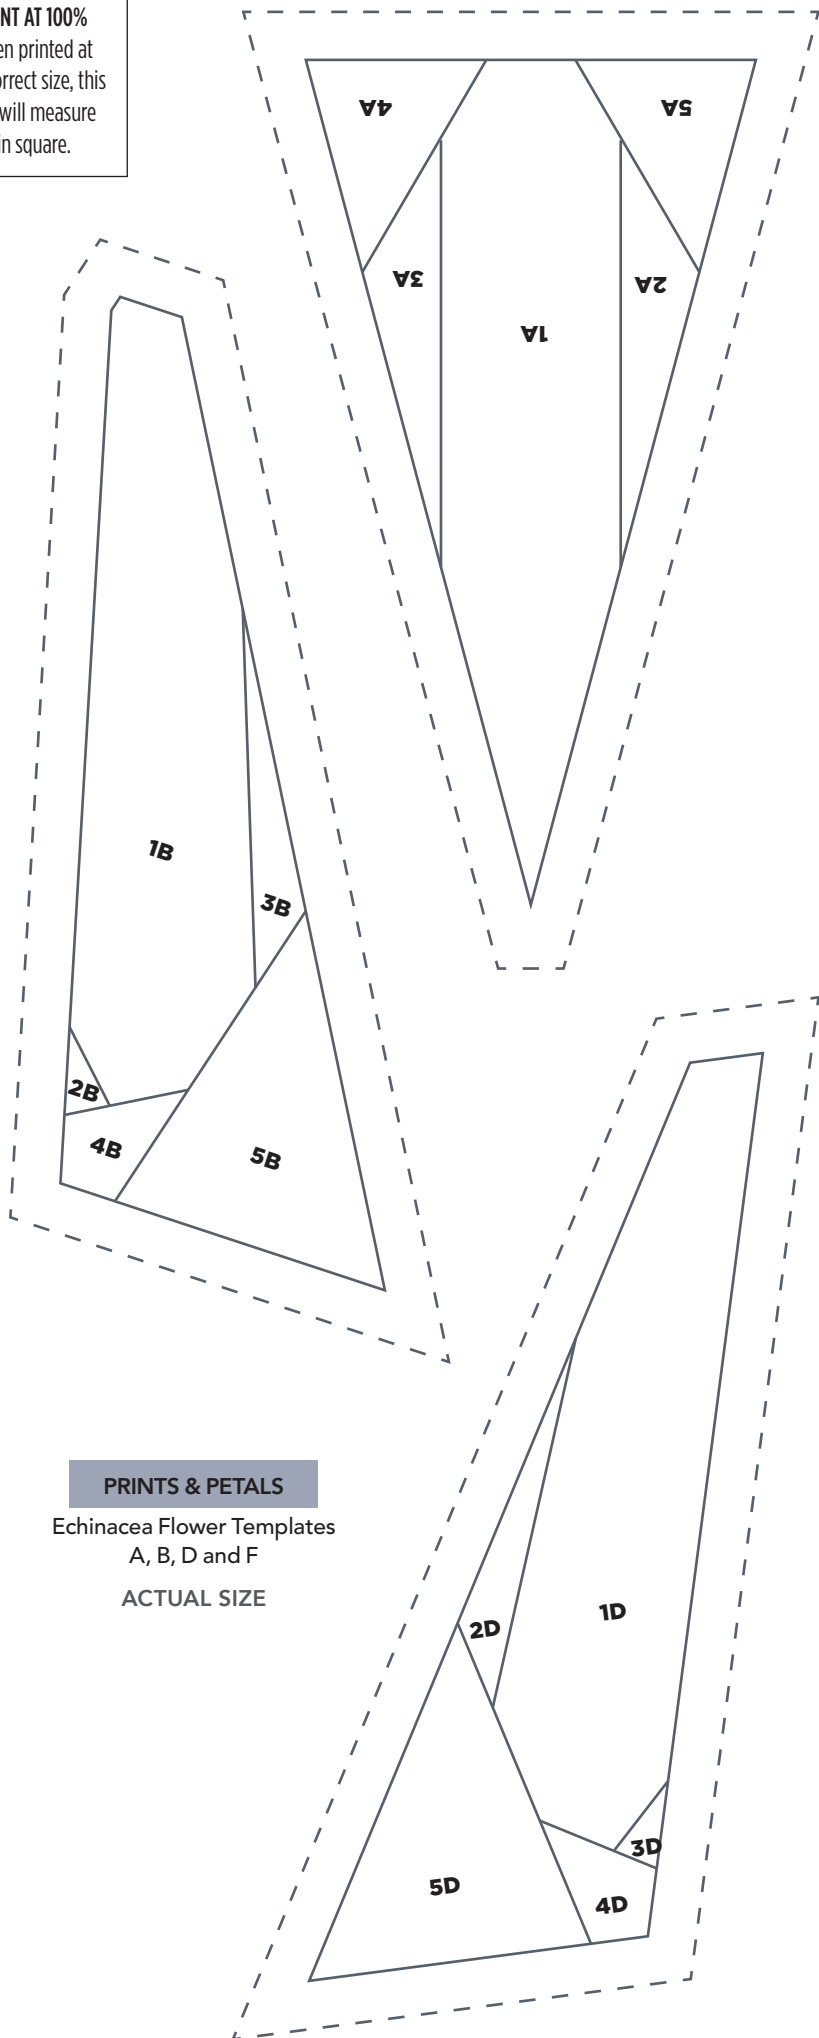

ACTUAL SIZE

**PRINT AT 100%**

When printed at the correct size, this box will measure 1in square.

**PRINTS & PETALS**

Flower Block 1 Templates A-B

ACTUAL SIZE

**PRINT AT 100%**

When printed at the correct size, this box will measure 1in square.

**PRINTS & PETALS**

Flower Block 2 Template C

ACTUAL SIZE

**PRINT AT 100%**

When printed at the correct size, this box will measure 1in square.

**PRINTS & PETALS**

Flower Block 2 Templates A-B

ACTUAL SIZE

**PRINT AT 100%**

When printed at the correct size, this box will measure 1in square.

**PRINTS & PETALS**

Echinacea Flower Templates  
A, B, D and F  
ACTUAL SIZE

**PRINT AT 100%**

When printed at  
the correct size, this  
box will measure  
1in square.

**PRINTS & PETALS**

Echinacea Flower Templates C and E

ACTUAL SIZE

**PRINT AT 100%**

When printed at the correct size, this box will measure 1in square.

**PRINTS & PETALS**

Echinacea Flower Templates  
G and H