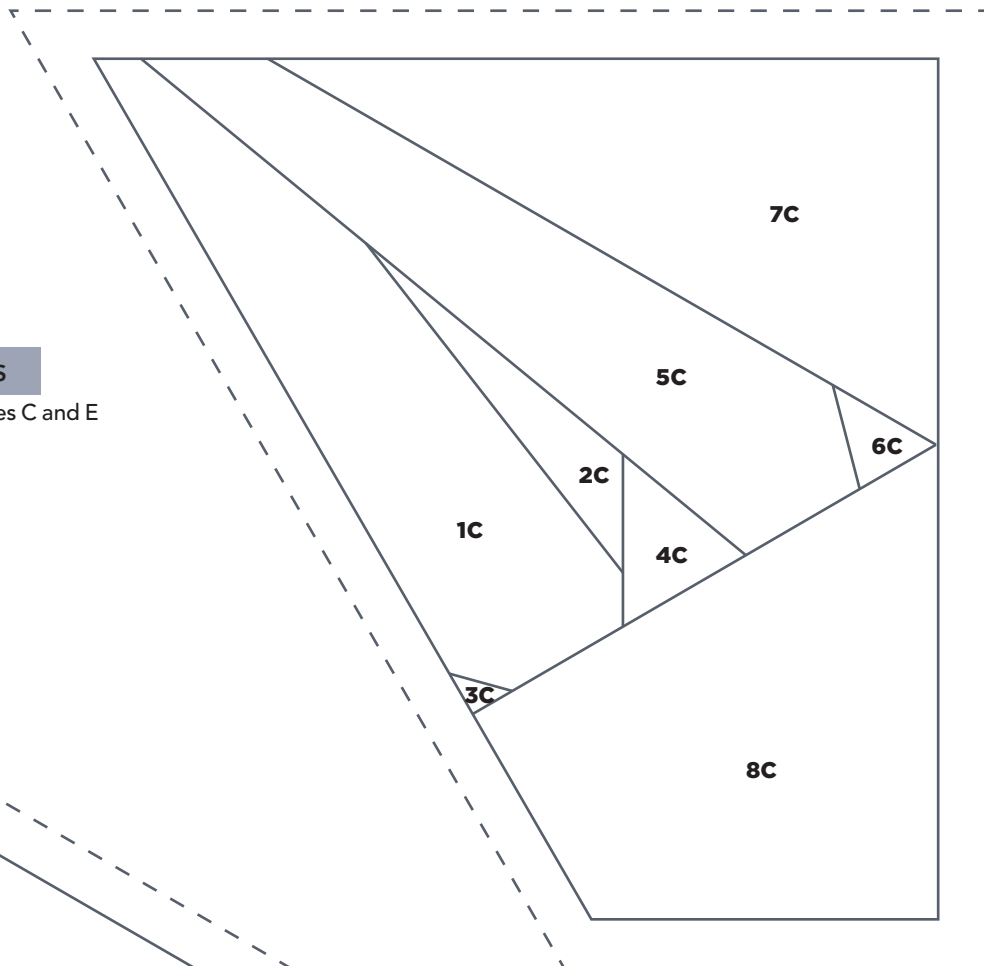

**PRINT AT 100%**

When printed at the correct size, this box will measure 1in square.

**PRINTS & PETALS**

Echinacea Flower Templates  
A, B, D and F  
ACTUAL SIZE

**PRINT AT 100%**

When printed at  
the correct size, this  
box will measure  
1in square.

**PRINTS & PETALS**

Echinacea Flower Templates C and E

ACTUAL SIZE

**PRINT AT 100%**

When printed at the correct size, this box will measure 1in square.

**PRINTS & PETALS**

Echinacea Flower Templates  
G and H

ACTUAL SIZE

**PRINT AT 100%**

When printed at the correct size, this box will measure 1in square.

**JOIN TO PART 3 OF 3**

**DINNER DELIGHT**

Scallop Template (Part 1)

ACTUAL SIZE

**JOIN TO PART 2 OF 3**

**PRINT AT 100%**

When printed at the correct size, this box will measure 1in square.

**DINNER DELIGHT**

Scallop Template (Part 2)

ACTUAL SIZE

JOIN TO PART 1 OF 3

**PRINT AT 100%**

When printed at the correct size, this box will measure 1in square.