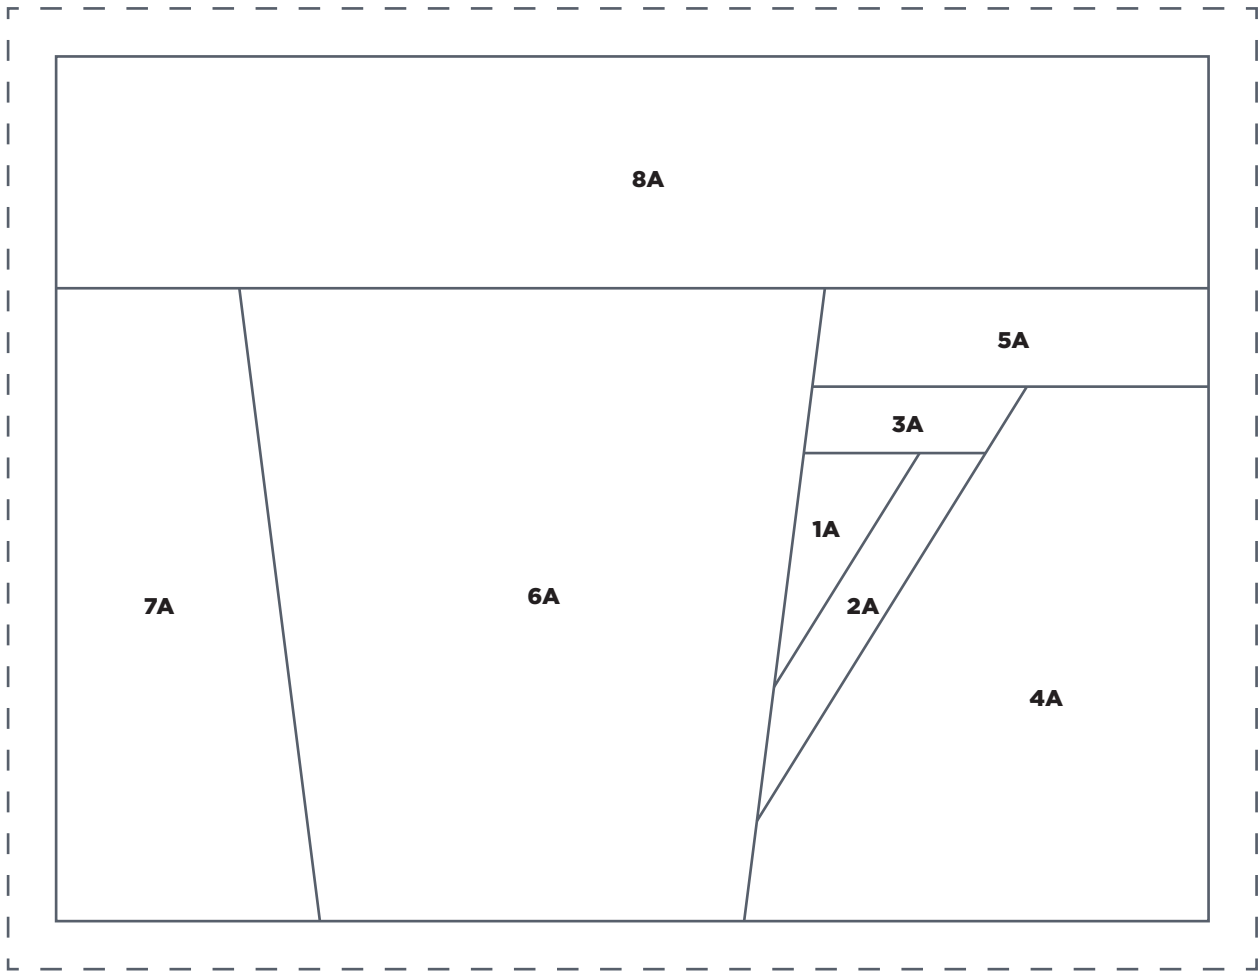

Template B

ACTUAL SIZE

BRIGHT BLOSSOMS

Template A

ACTUAL SIZE

PRINT AT 100%

When printed at the correct size, this box will measure 1in square.

JUST BREWED

Tea Cup Template Sections A and B

ACTUAL SIZE

PRINT AT 100%

When printed at the correct size, this box will measure 1in square.

JUST BREWED

Tea Pot Template Sections A and E

ACTUAL SIZE

PRINT AT 100%

When printed at the correct size, this box will measure 1in square.

JUST BREWED

Tea Pot Template Sections B and D

ACTUAL SIZE

PRINT AT 100%

When printed at
the correct size, this
box will measure
1in square.

PRINT AT 100%
When printed at
the correct size, this
box will measure
1in square.

PEP TALK

Letter Templates

ACTUAL SIZE

PRINT AT 100%

When printed at the correct size, this box will measure 1in square.

PEP TALK