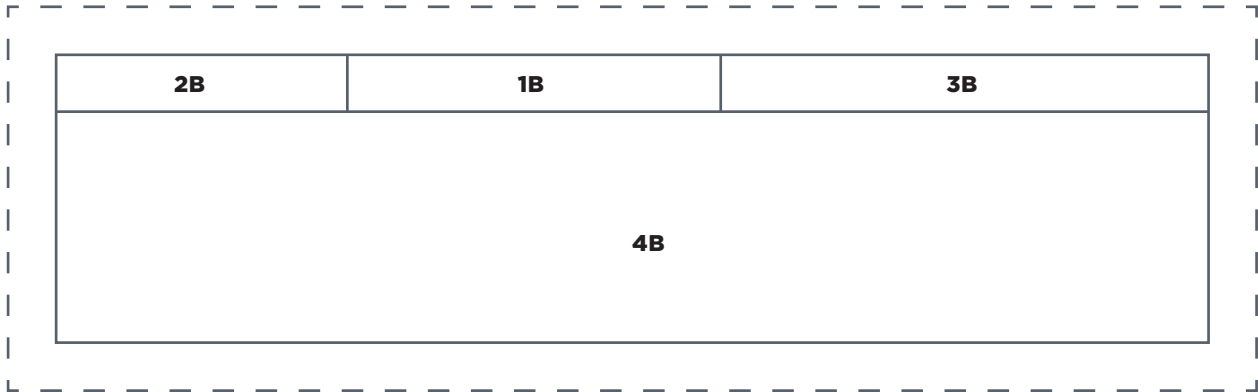

Template B

ACTUAL SIZE

BRIGHT BLOSSOMS

Template A

ACTUAL SIZE

PRINT AT 100%

When printed at the correct size, this box will measure 1in square.

JUST BREWED

Tea Cup Template Sections A and B

ACTUAL SIZE

PRINT AT 100%

When printed at the correct size, this box will measure 1in square.

JUST BREWED

Tea Pot Template Sections A and E

ACTUAL SIZE

PRINT AT 100%

When printed at the correct size, this box will measure 1in square.

JUST BREWED

Tea Pot Template Sections B and D

ACTUAL SIZE

PRINT AT 100%

When printed at
the correct size, this
box will measure
1in square.