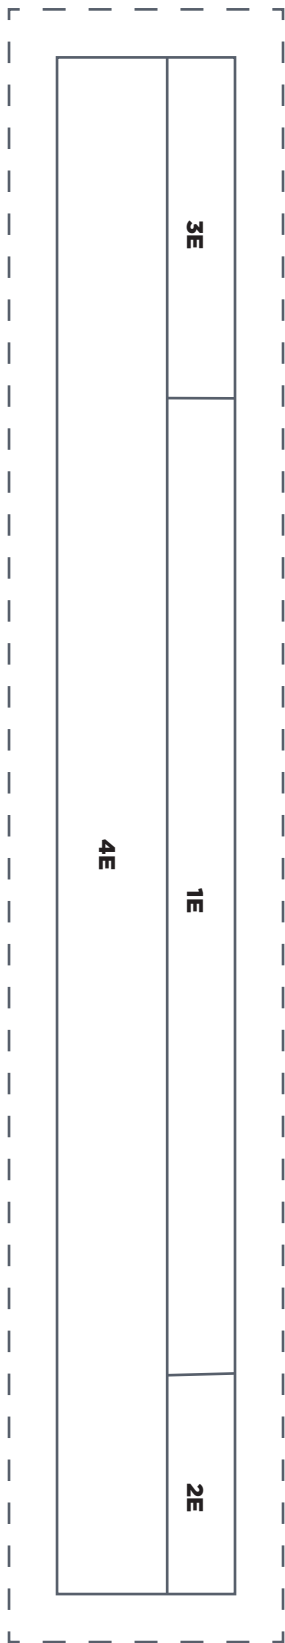

Template B

ACTUAL SIZE

BRIGHT BLOSSOMS

Template A

ACTUAL SIZE

PRINT AT 100%

When printed at the correct size, this box will measure 1in square.

JUST BREWED

Tea Cup Template Sections A and B

ACTUAL SIZE

PRINT AT 100%

When printed at the correct size, this box will measure 1in square.

JUST BREWED

Tea Pot Template Sections A and E

ACTUAL SIZE

PRINT AT 100%

When printed at the correct size, this box will measure 1in square.

JUST BREWED

Tea Pot Template Sections B and D

ACTUAL SIZE

PRINT AT 100%

When printed at
the correct size, this
box will measure
1in square.

PRINT AT 100%
When printed at
the correct size, this
box will measure
1in square.

PEP TALK

Letter Templates

ACTUAL SIZE

PRINT AT 100%

When printed at the correct size, this box will measure 1in square.

PEP TALK