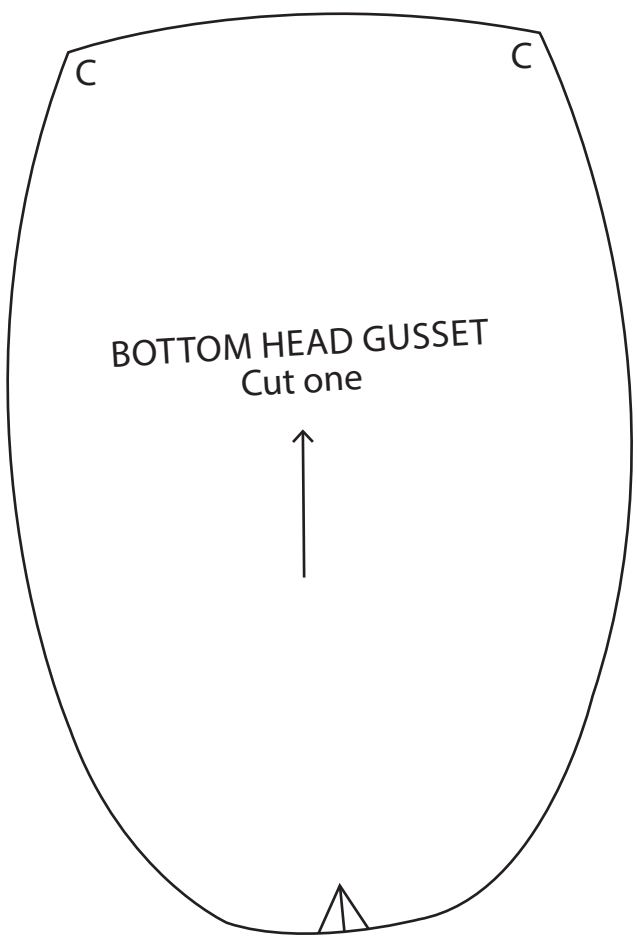

Thank you for making these projects from *Simply Sewing*.
The copyright for these templates belongs to the designer of the project.
They work hard to create projects for you to enjoy, so please don't re-sell or distribute their work without permission. Please do not make any part of the templates or instructions available to others through your website or a third party, or copy it multiple times without our permission. Copyright law protects creative work and unauthorised copying is illegal.
We appreciate your help.