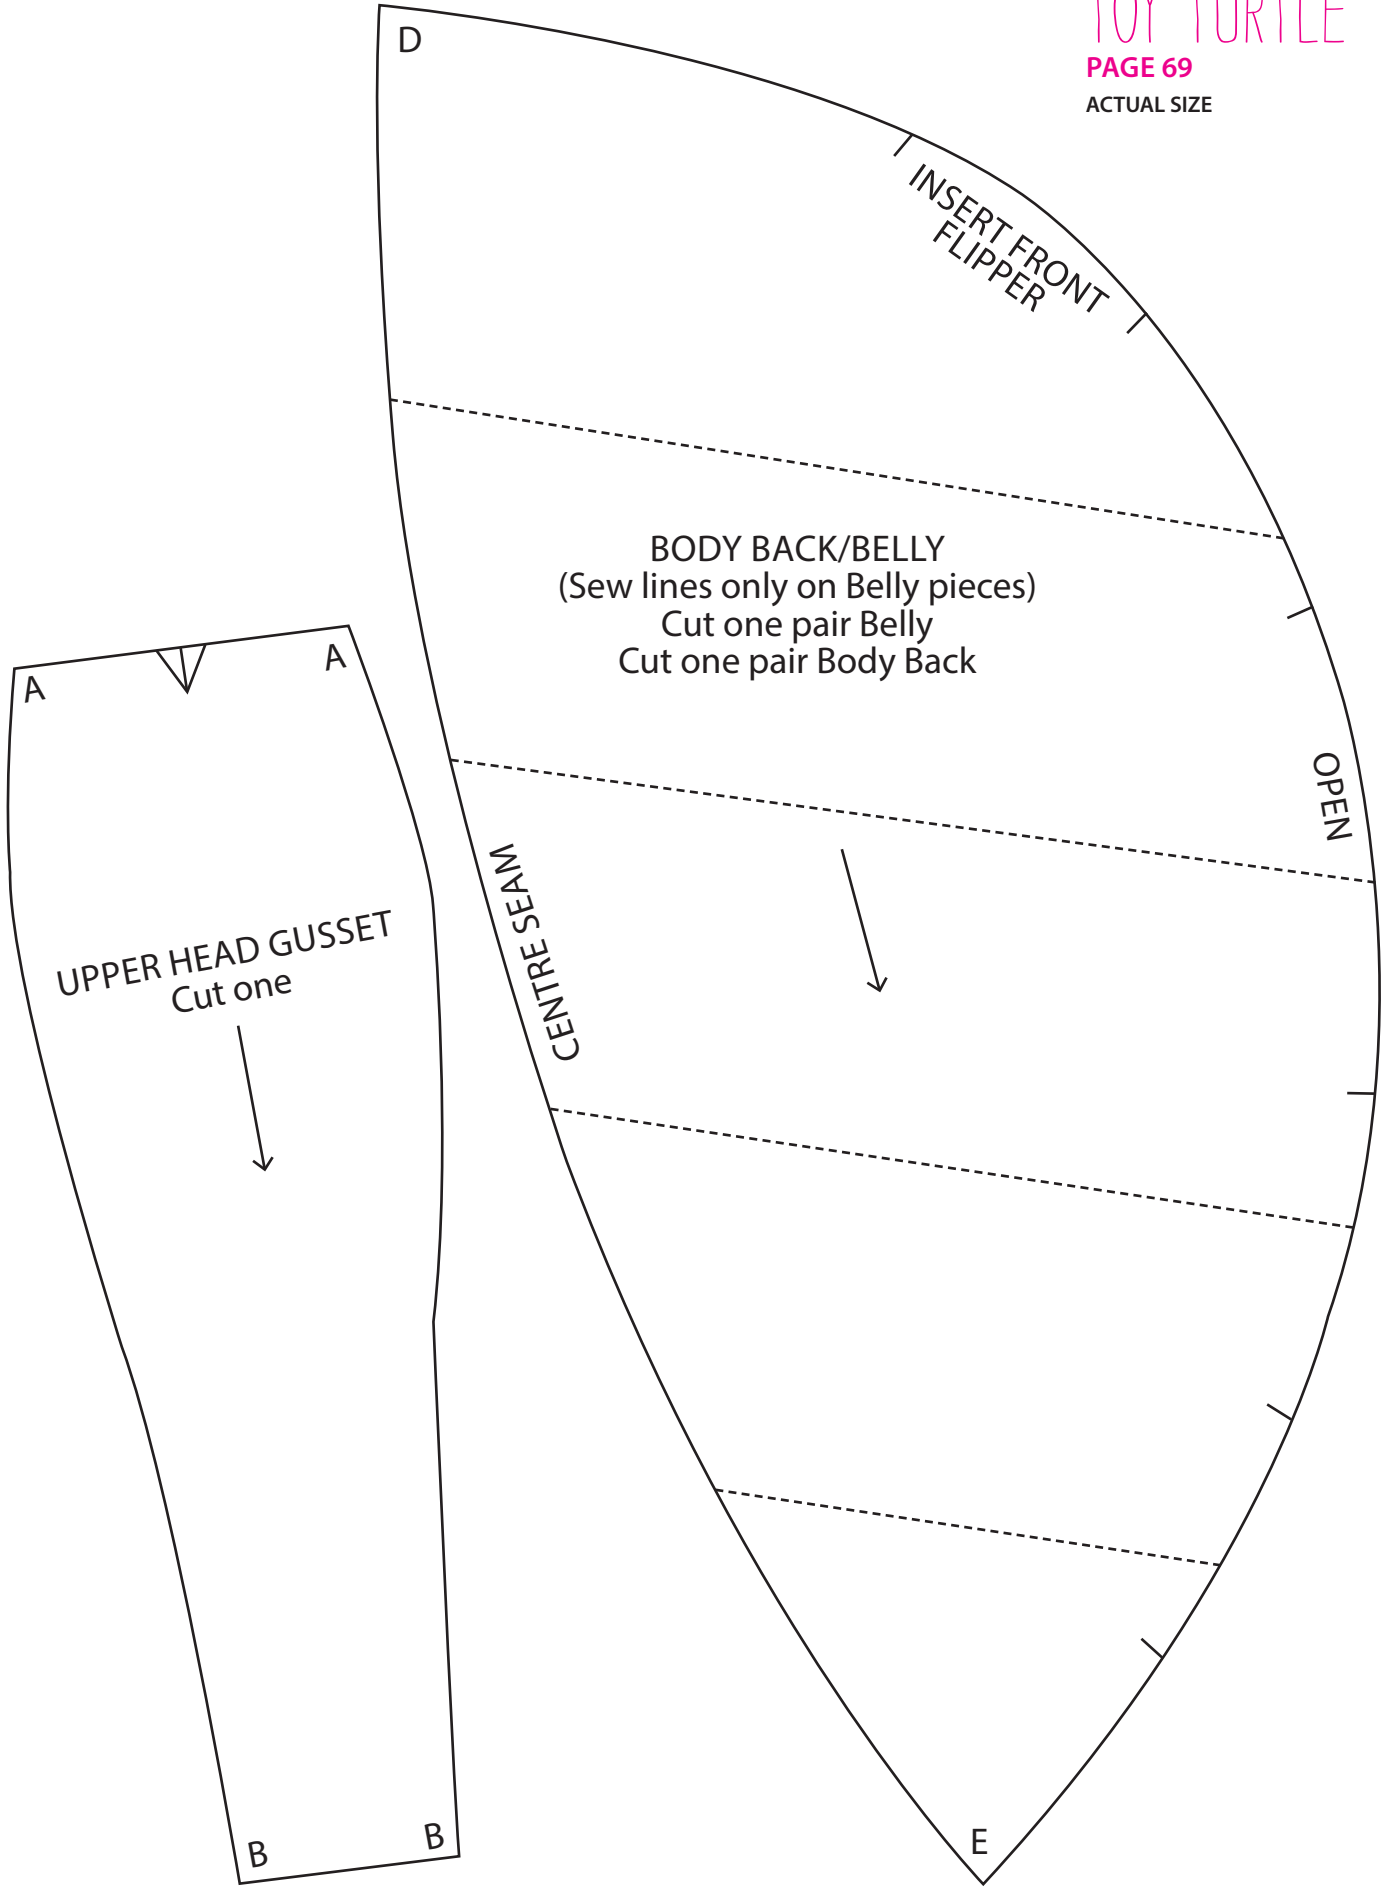

TEMPLATES

Here are the full-size templates for the projects in issue 120

TOY TURTLE

PAGE 69

ACTUAL SIZE

All templates are available to download from gathered.how. Scan the code to go straight to the templates page!

TEST SQUARE
10x10cm

TOY TURTLE

PAGE 69

ACTUAL SIZE

TOY TURTLE

PAGE 69

ACTUAL SIZE

BASEBALL CAP