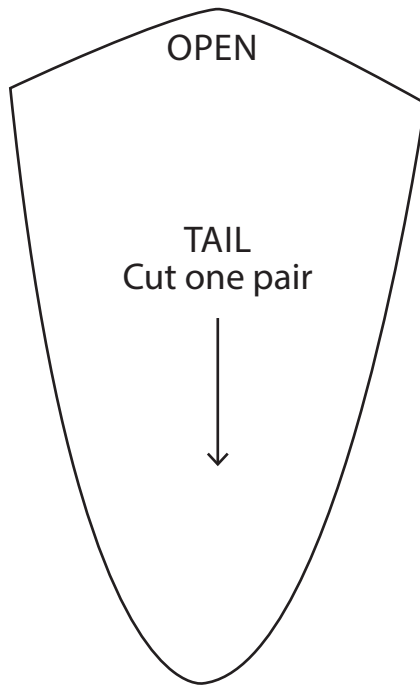

TEMPLATES

Here are the full-size templates for the projects in issue 120

TOY TURTLE

PAGE 69

ACTUAL SIZE

All templates are available to download from gathered.how. Scan the code to go straight to the templates page!

TEST SQUARE
10x10cm

TOY TURTLE

PAGE 69

ACTUAL SIZE

TOY TURTLE

PAGE 69

ACTUAL SIZE

BASEBALL CAP