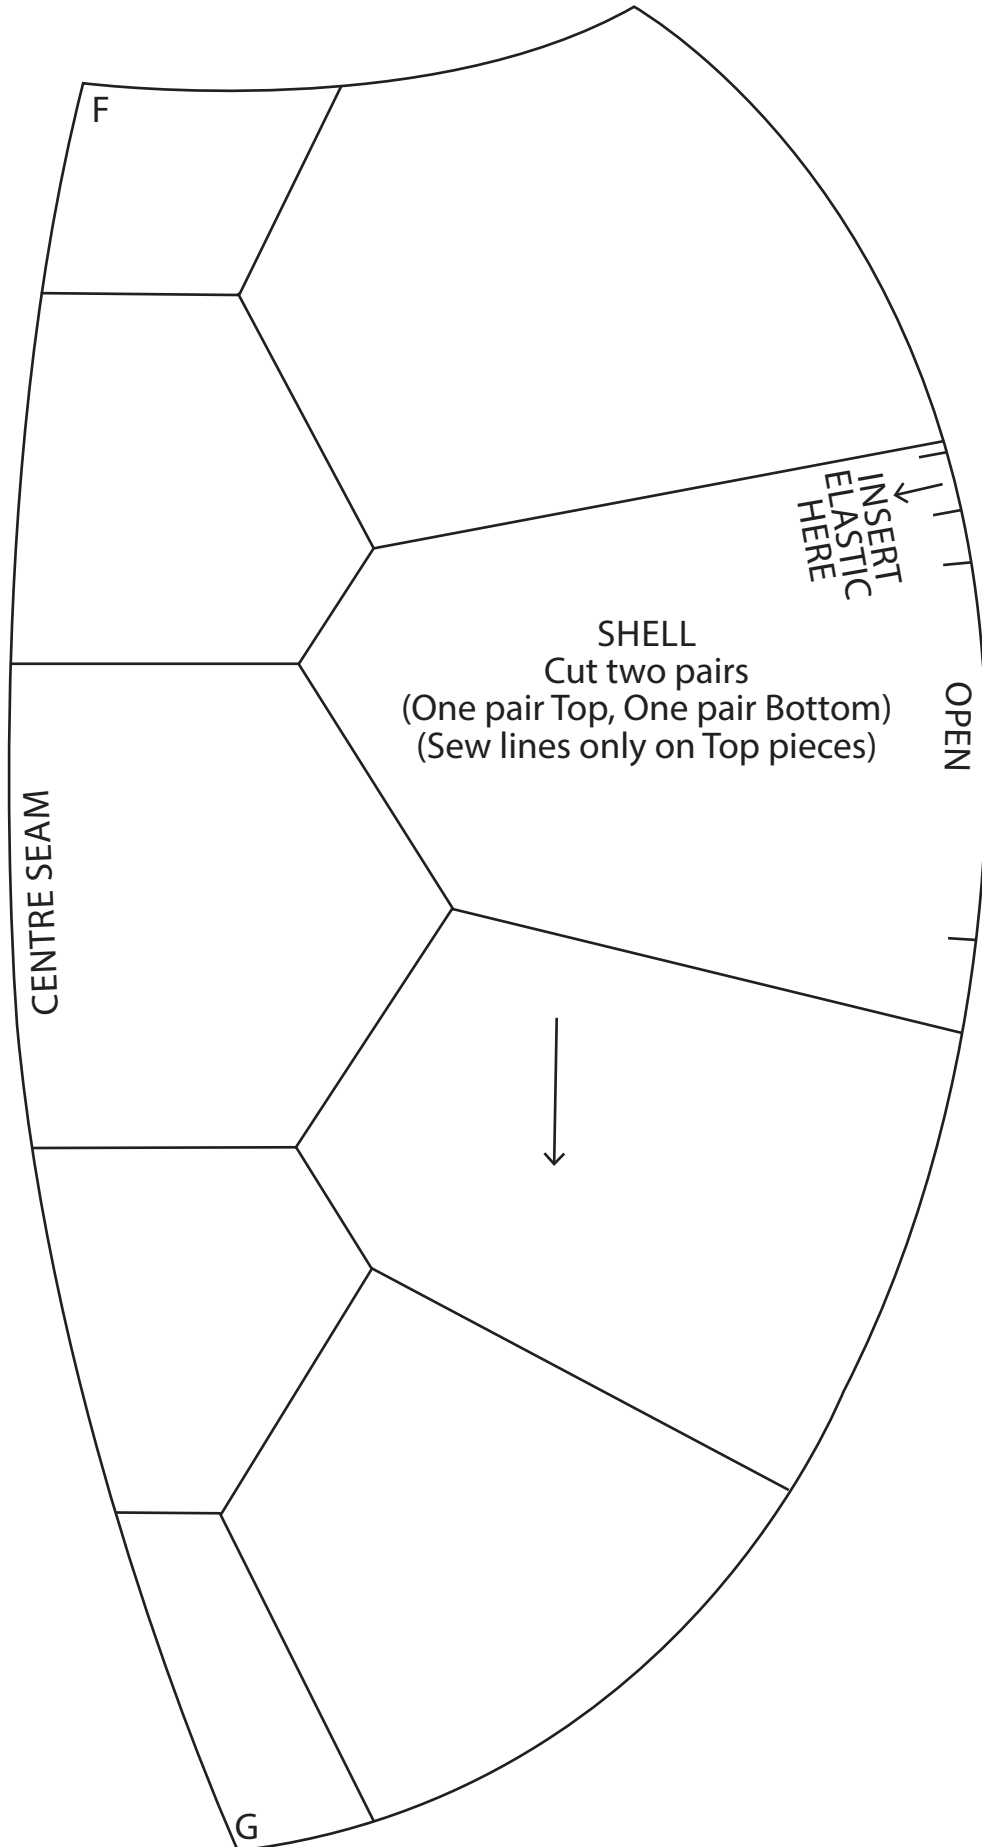

TEMPLATES

Here are the full-size templates for the projects in issue 120

TOY TURTLE

PAGE 69

ACTUAL SIZE

All templates are available to download from gathered.how. Scan the code to go straight to the templates page!

TEST SQUARE
10x10cm

TOY TURTLE

PAGE 69

ACTUAL SIZE

TOY TURTLE

PAGE 69

ACTUAL SIZE

BASEBALL CAP