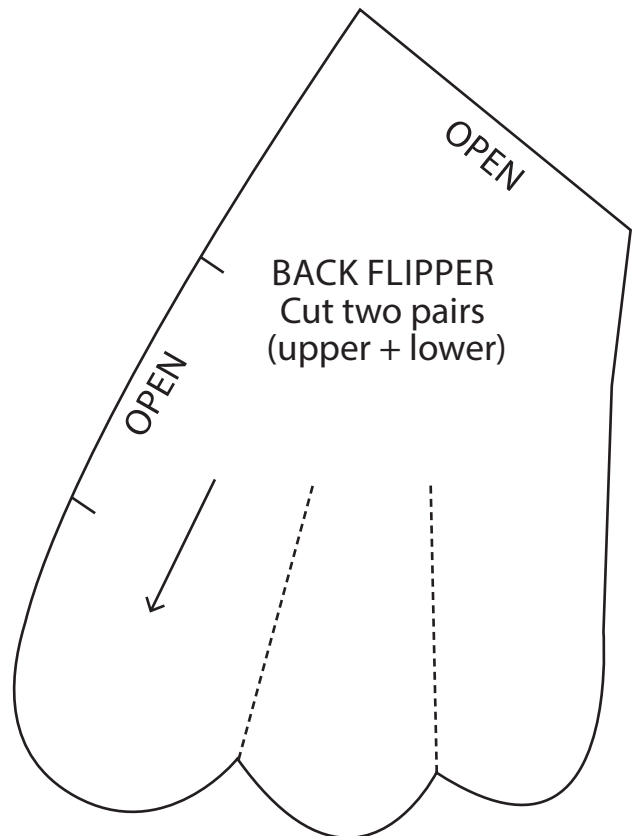

TEMPLATES

Here are the full-size templates for the projects in issue 120

TOY TURTLE

PAGE 69

ACTUAL SIZE

All templates are available to download from gathered.how. Scan the code to go straight to the templates page!

TEST SQUARE
10x10cm

TOY TURTLE

PAGE 69

ACTUAL SIZE

TOY TURTLE

PAGE 69

ACTUAL SIZE

BASEBALL CAP