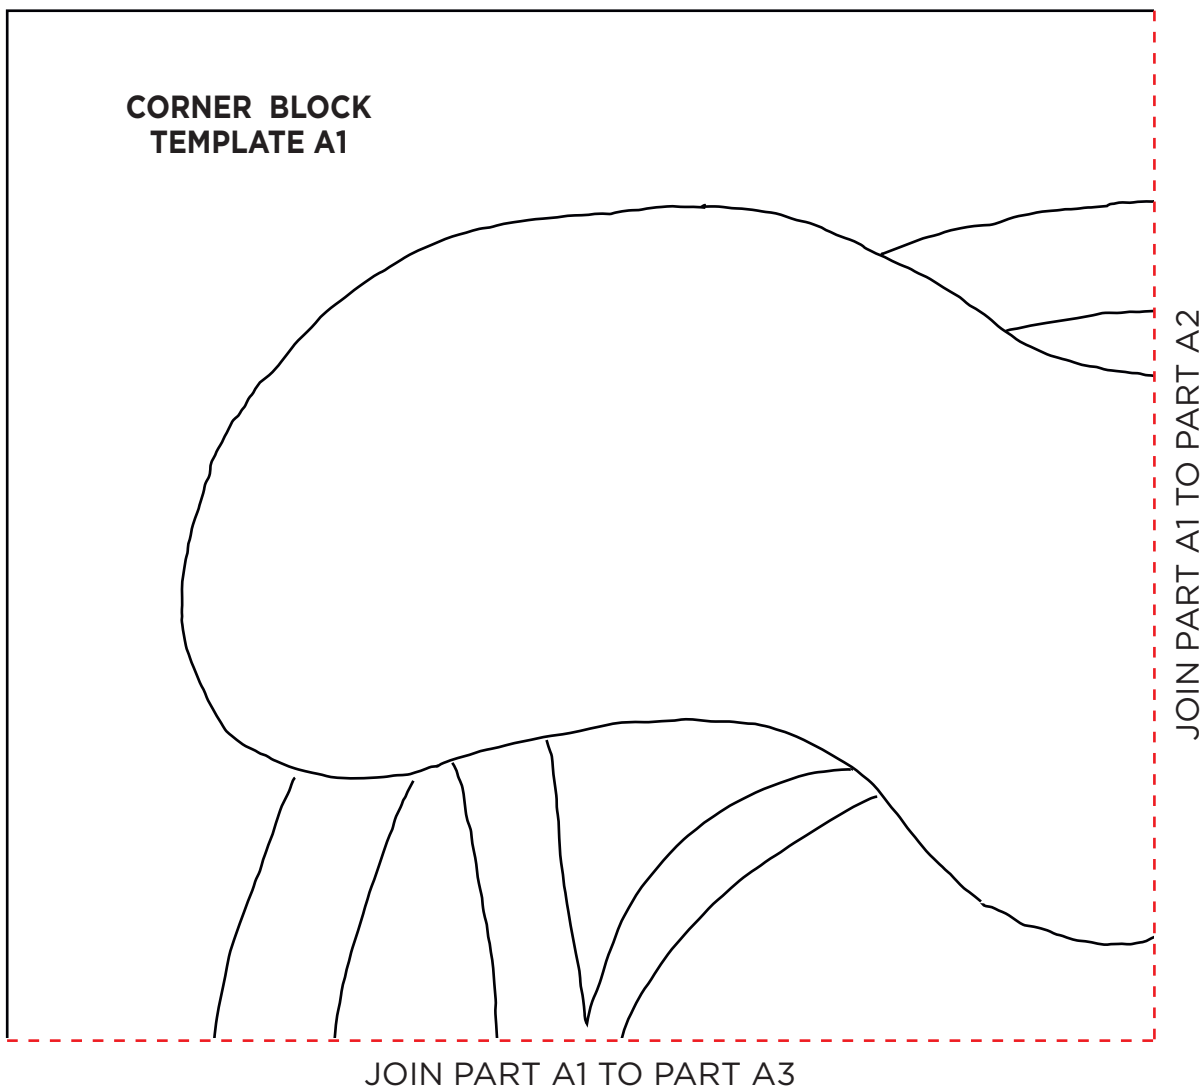

When printed
at the correct
size, this box
will measure
1in / 26mm
square

PATCHWORK GARDEN

Jo Colwill page 39

APPLIQUÉ TEMPLATES

ACTUAL SIZE

PLEASE NOTE: Templates DO NOT include seam allowances.