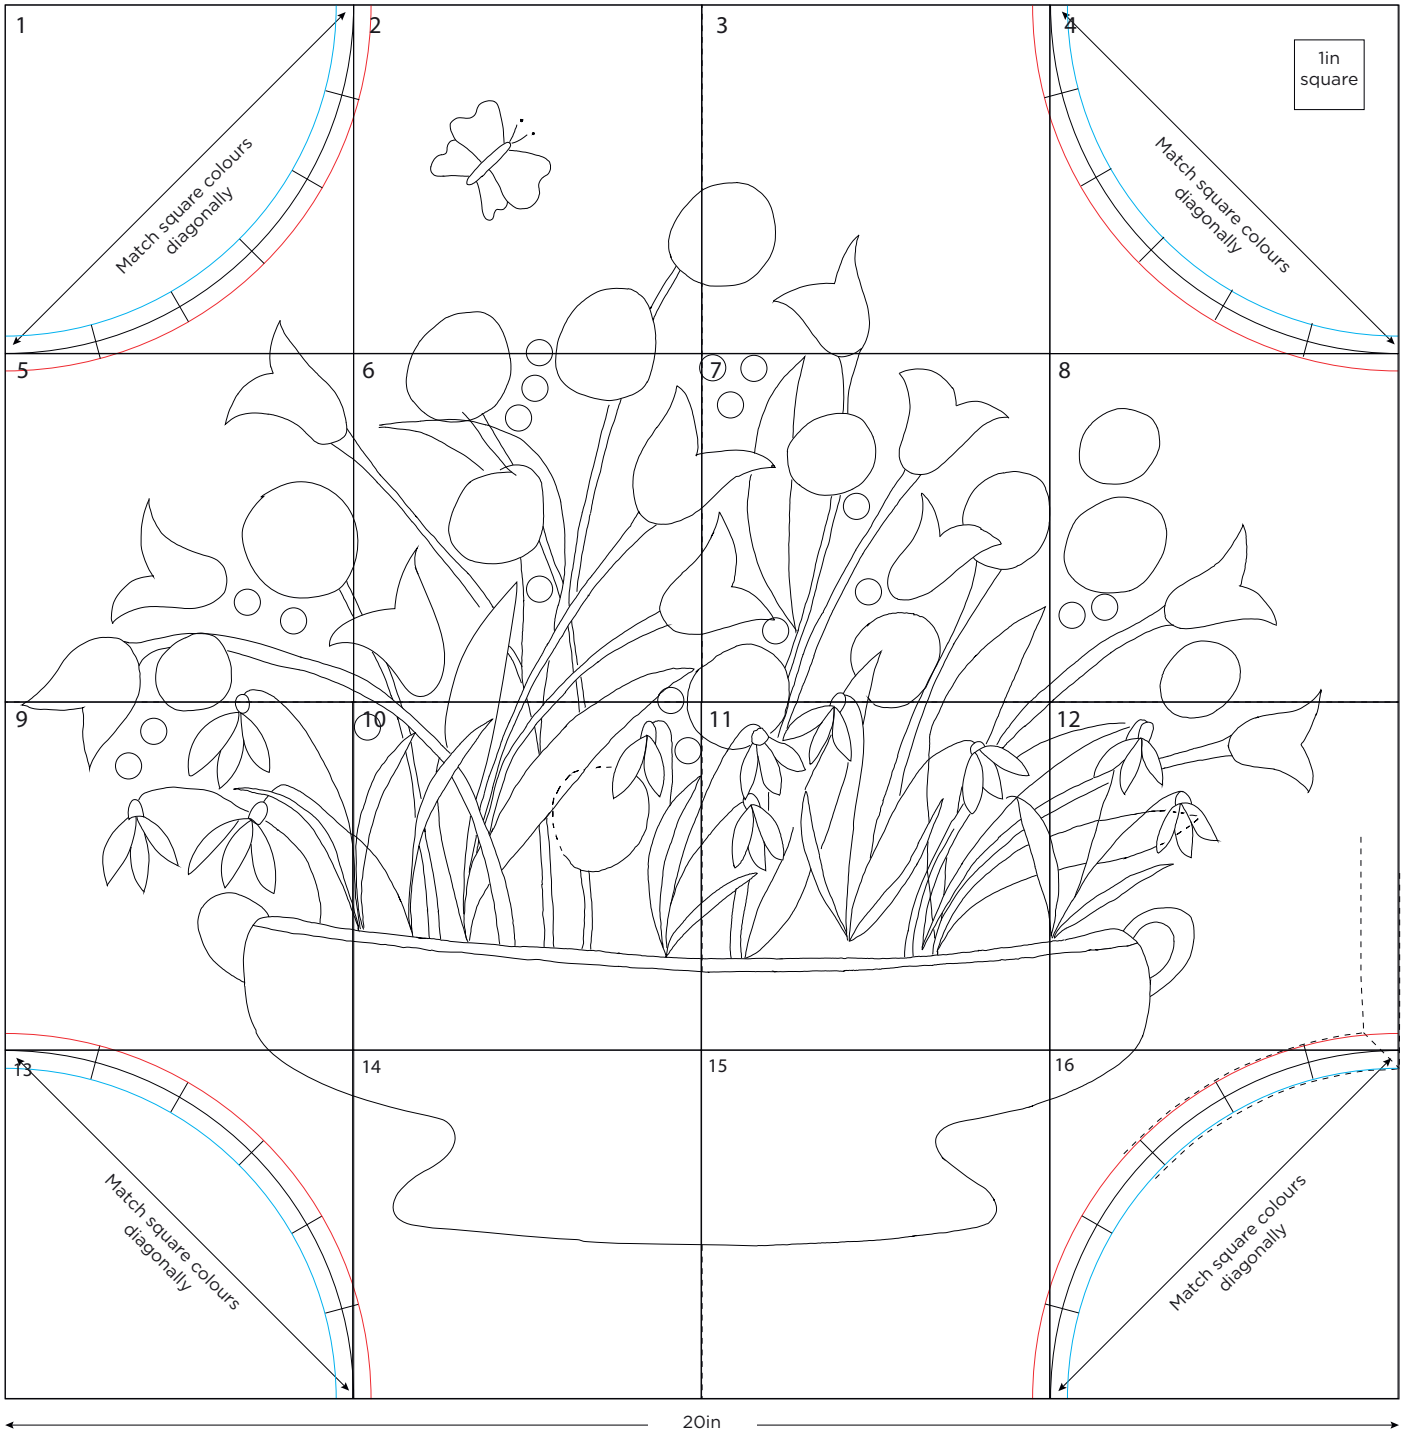

When printed at the correct size, this box will measure 1in / 26mm square

PATCHWORK GARDEN

Jo Colwill page 39

TEMPLATE C LAYOUT PLAN