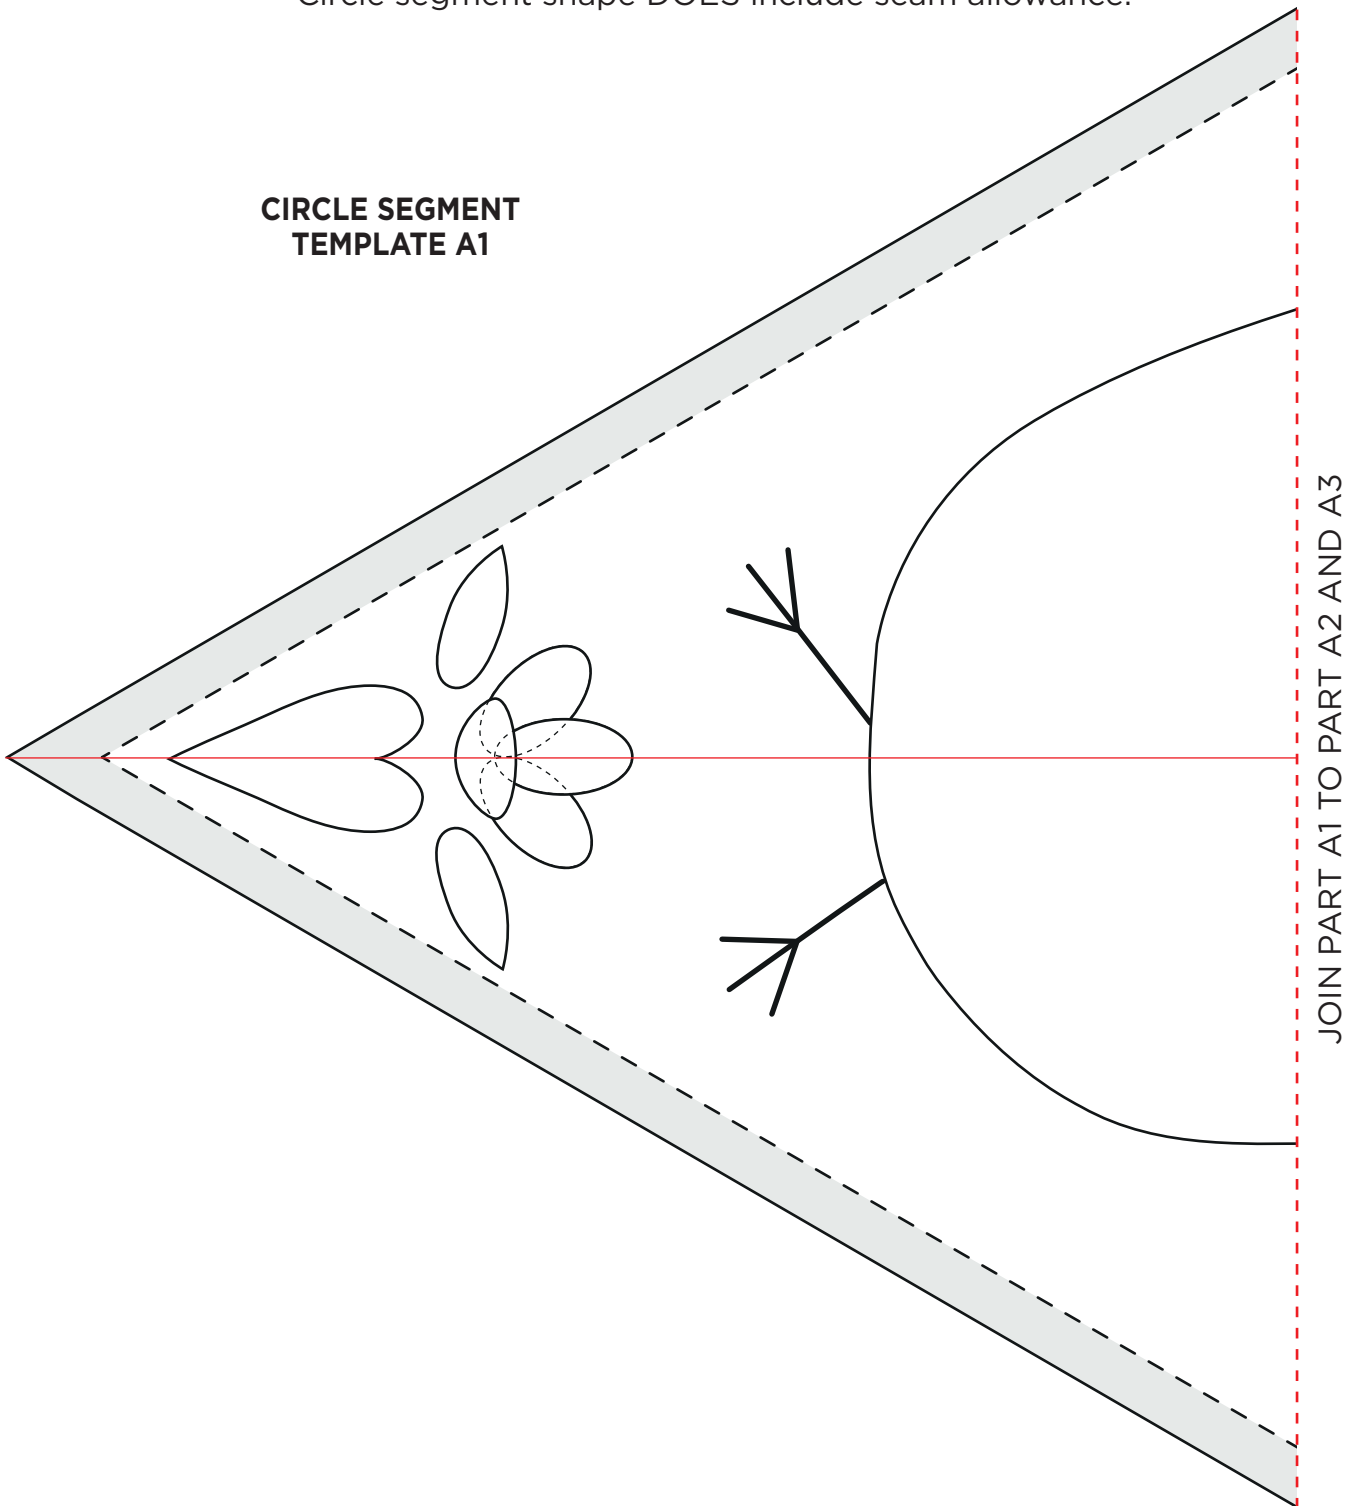

When printed
at the correct
size, this box
will measure
1in / 26mm
square

ESSENTIAL GUIDE

Lin Clements page 49

APPLIQUÉ AND CIRCLE SEGMENT TEMPLATES

ACTUAL SIZE

PLEASE NOTE: Appliqué templates DO NOT include seam allowances.
Circle segment shape DOES include seam allowance.

CIRCLE SEGMENT TEMPLATE A1