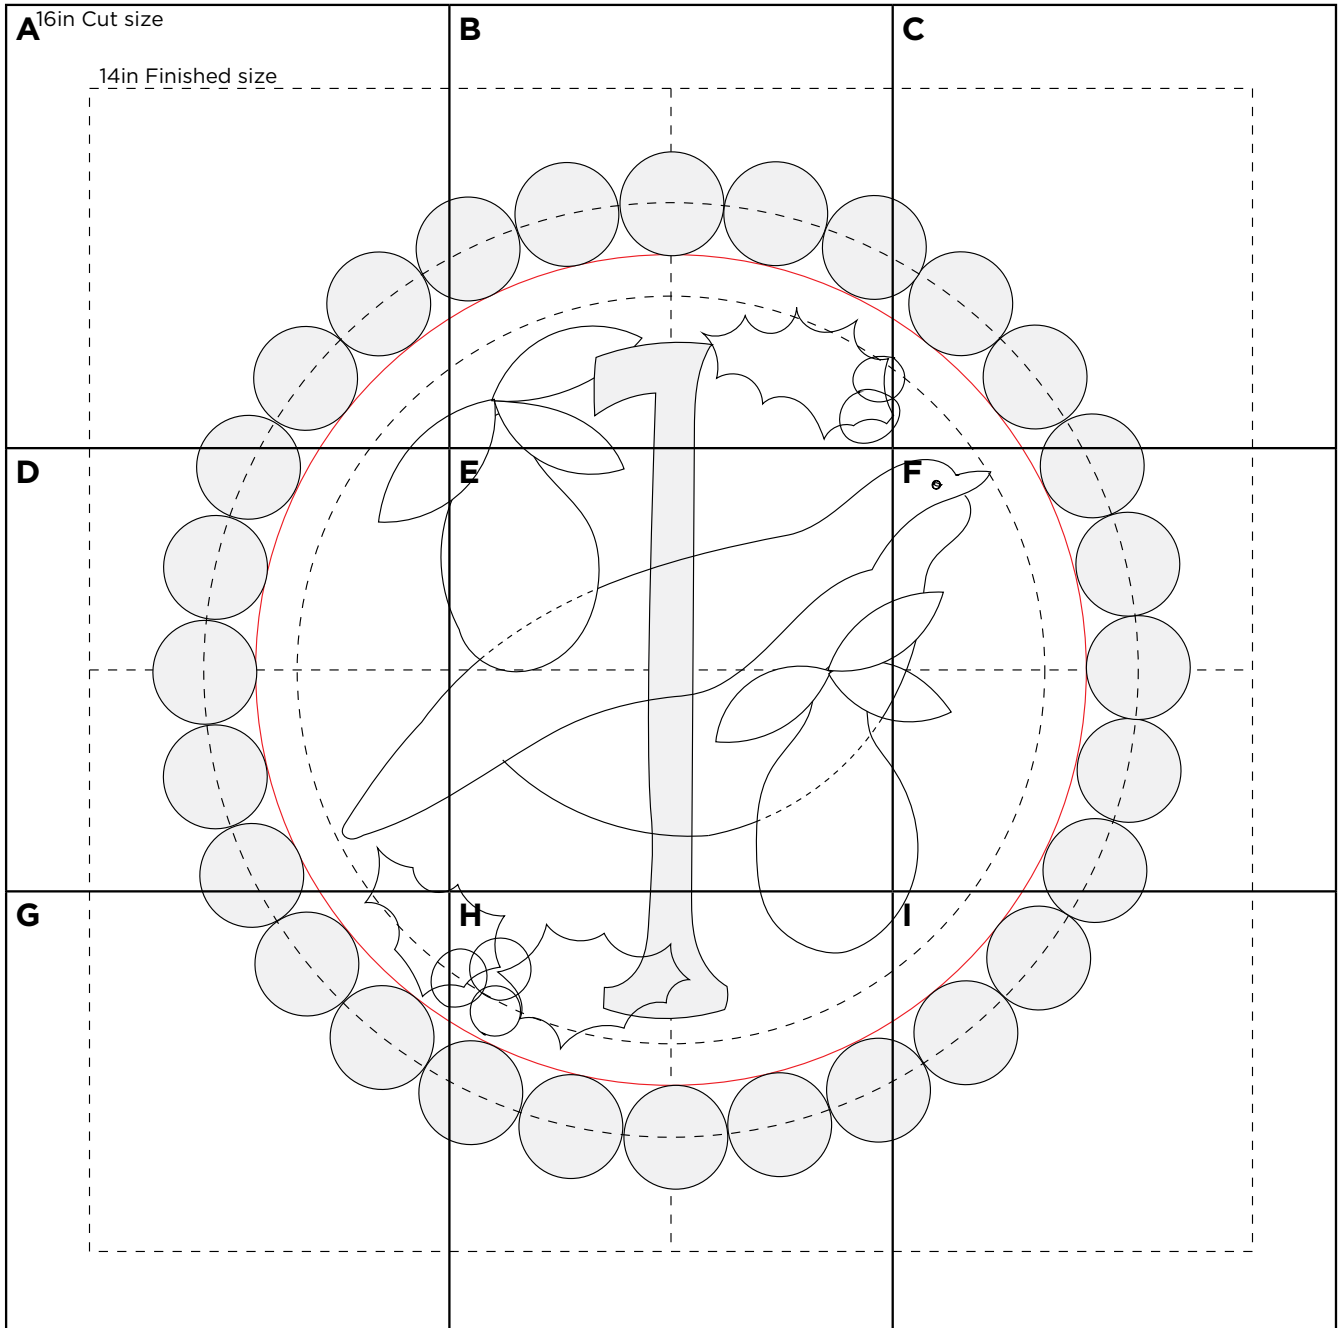

When printed at the correct size, this box will measure 1in / 26mm square

PEARS AND A PARTRIDGE

Anne Varley page 67

PLEASE NOTE: Layout is for reference only.

BLOCK 1 LAYOUT