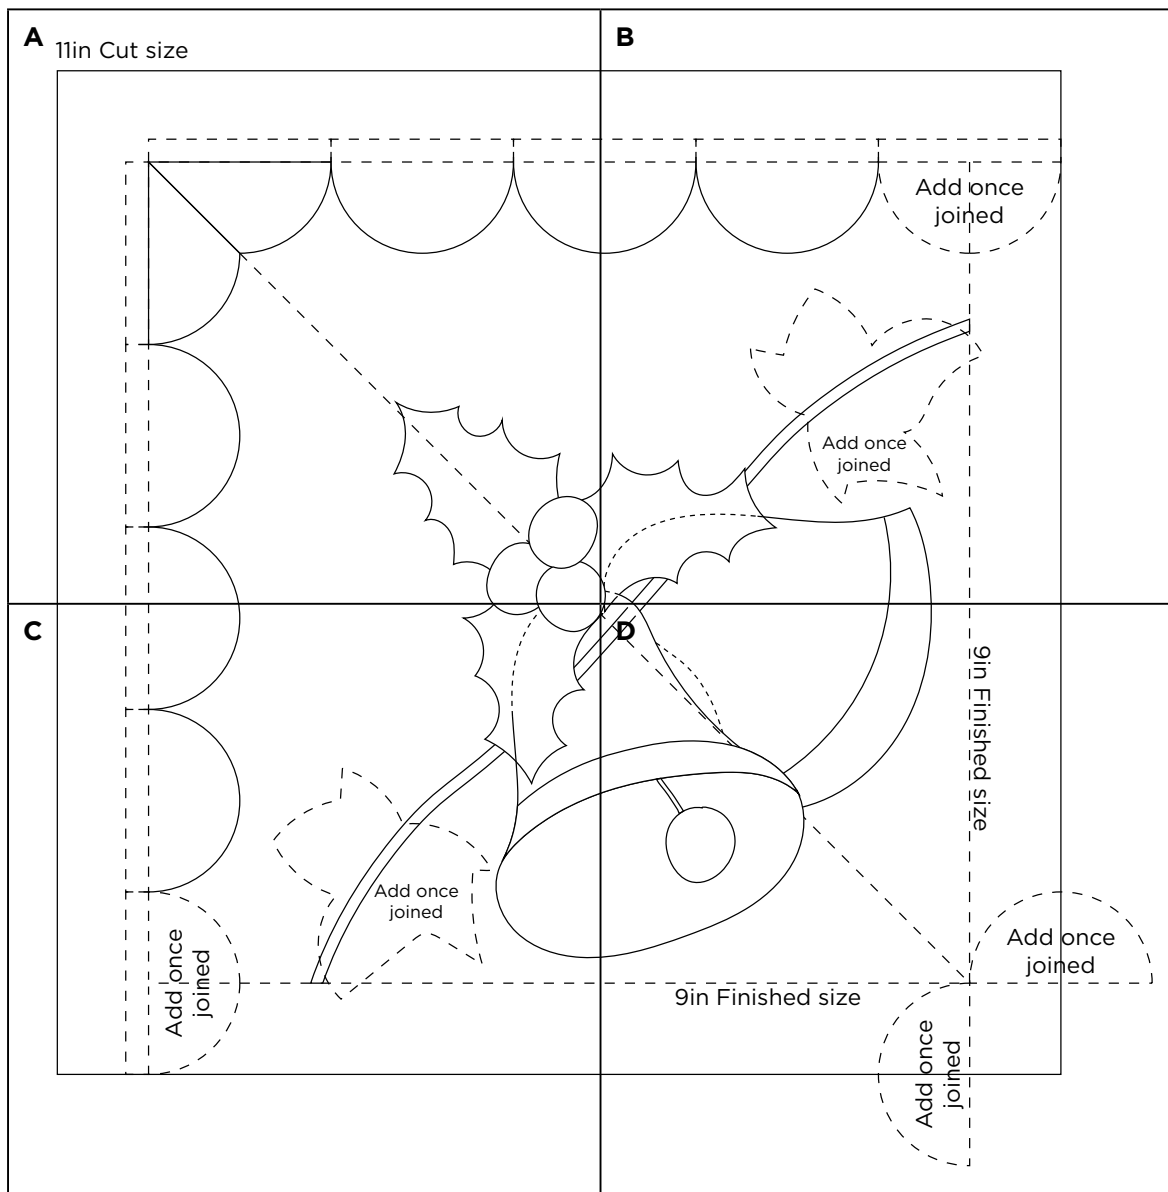

When printed at the correct size, this box will measure 1in / 26mm square

BALTIMORE 12 DAYS OF CHRISTMAS

Anne Varley page 67

LAYOUT AND PIECING TEMPLATES

PLEASE NOTE: Layout is for reference only.

CORNER BLOCK LAYOUT