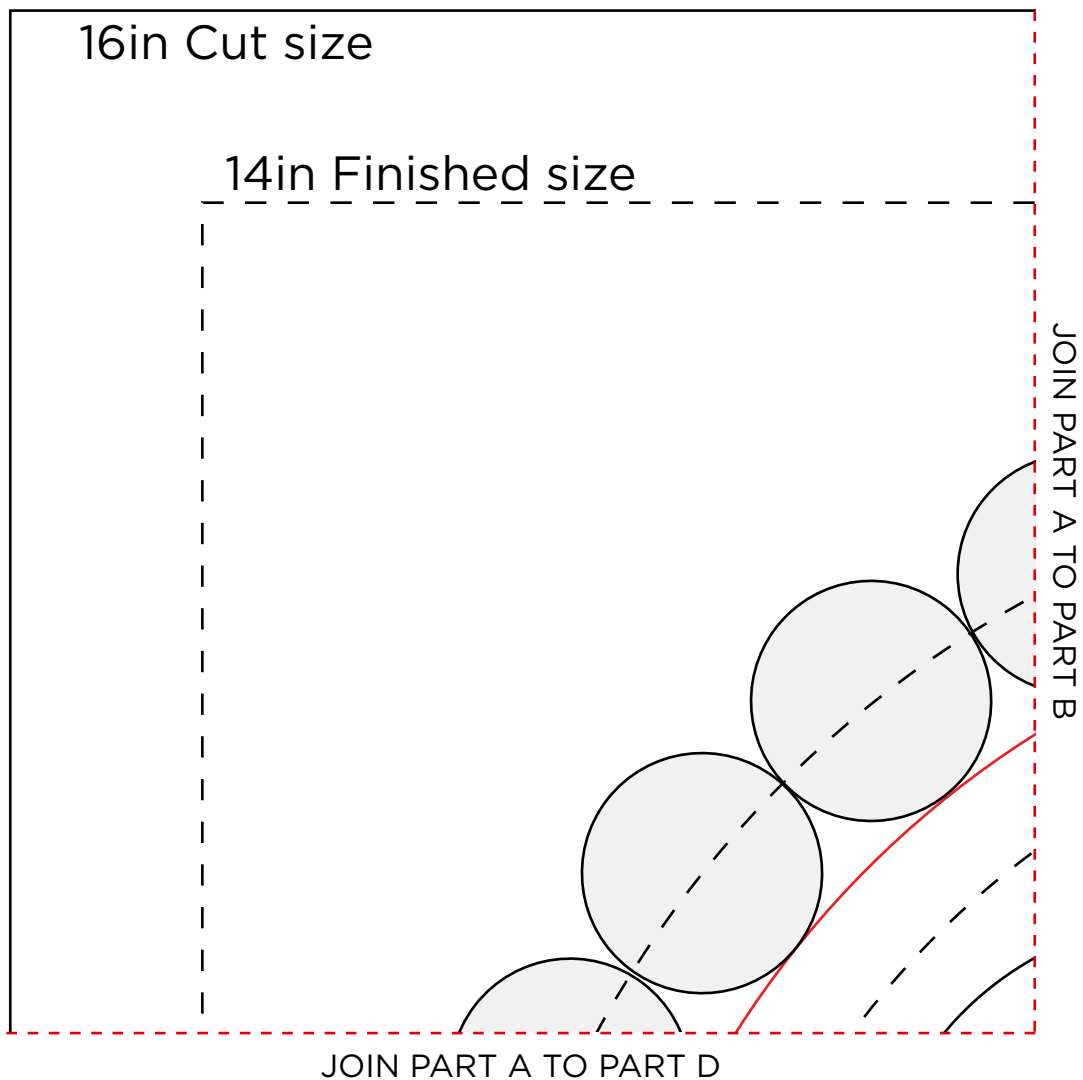

When printed
at the correct
size, this box
will measure
1in / 26mm
square

PEARS AND A PARTRIDGE

Anne Varley page 67

BLOCK 1 APPLIQUÉ

ACTUAL SIZE

PLEASE NOTE: Templates DO NOT include seam allowances.

BLOCK 1 TEMPLATES AND LAYOUT PART A