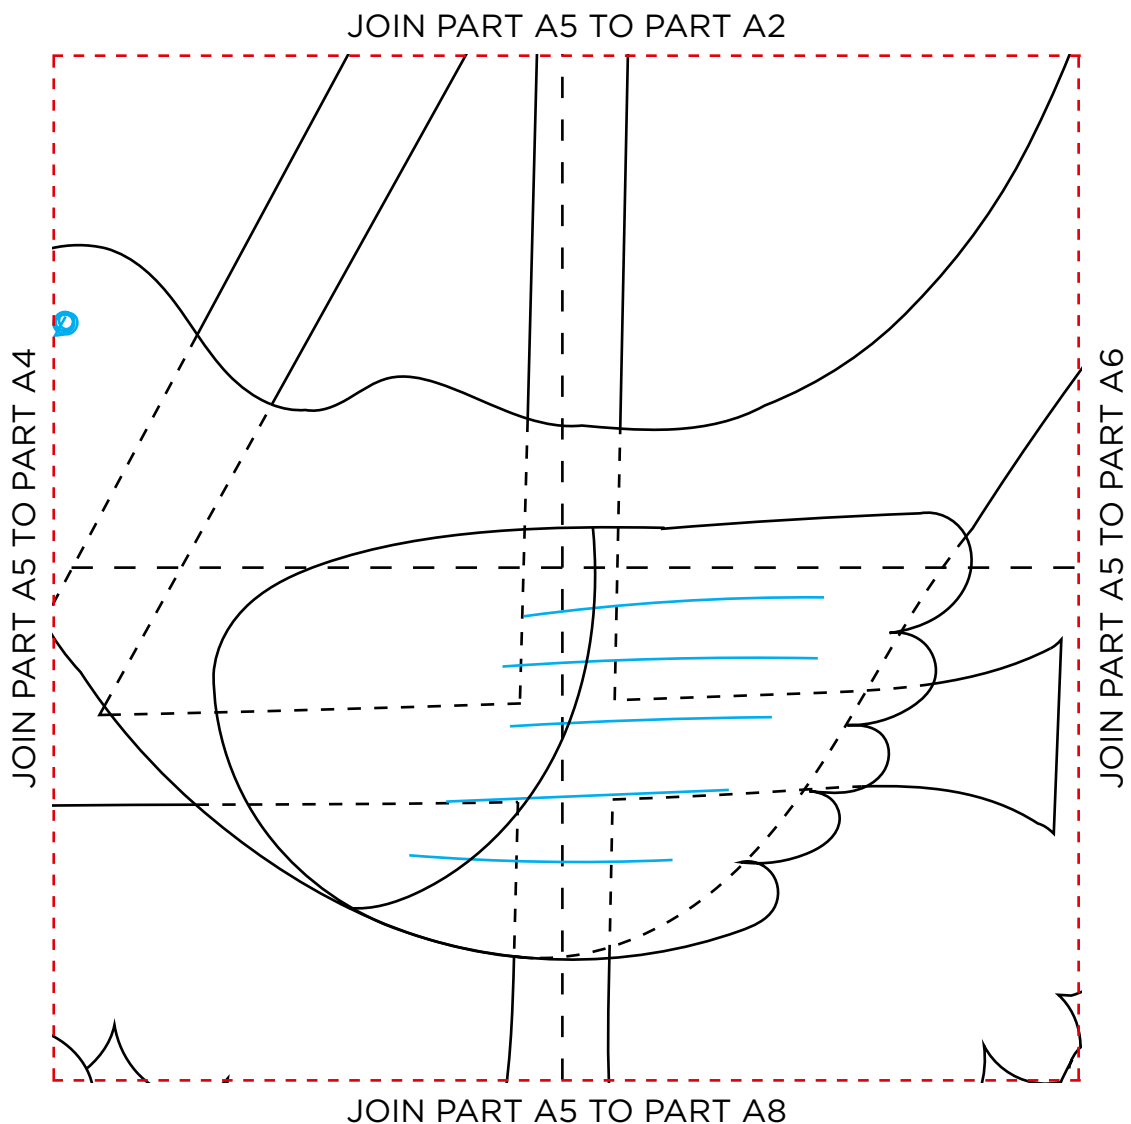

When printed at the correct size, this box will measure 1in / 26mm square

BOM FOUR CALLING BIRDS

Anne Varley page 69

BLOCK 4 LAYOUT AND TEMPLATES

ACTUAL SIZE

PLEASE NOTE: Templates DO NOT include seam allowances.

PART A5