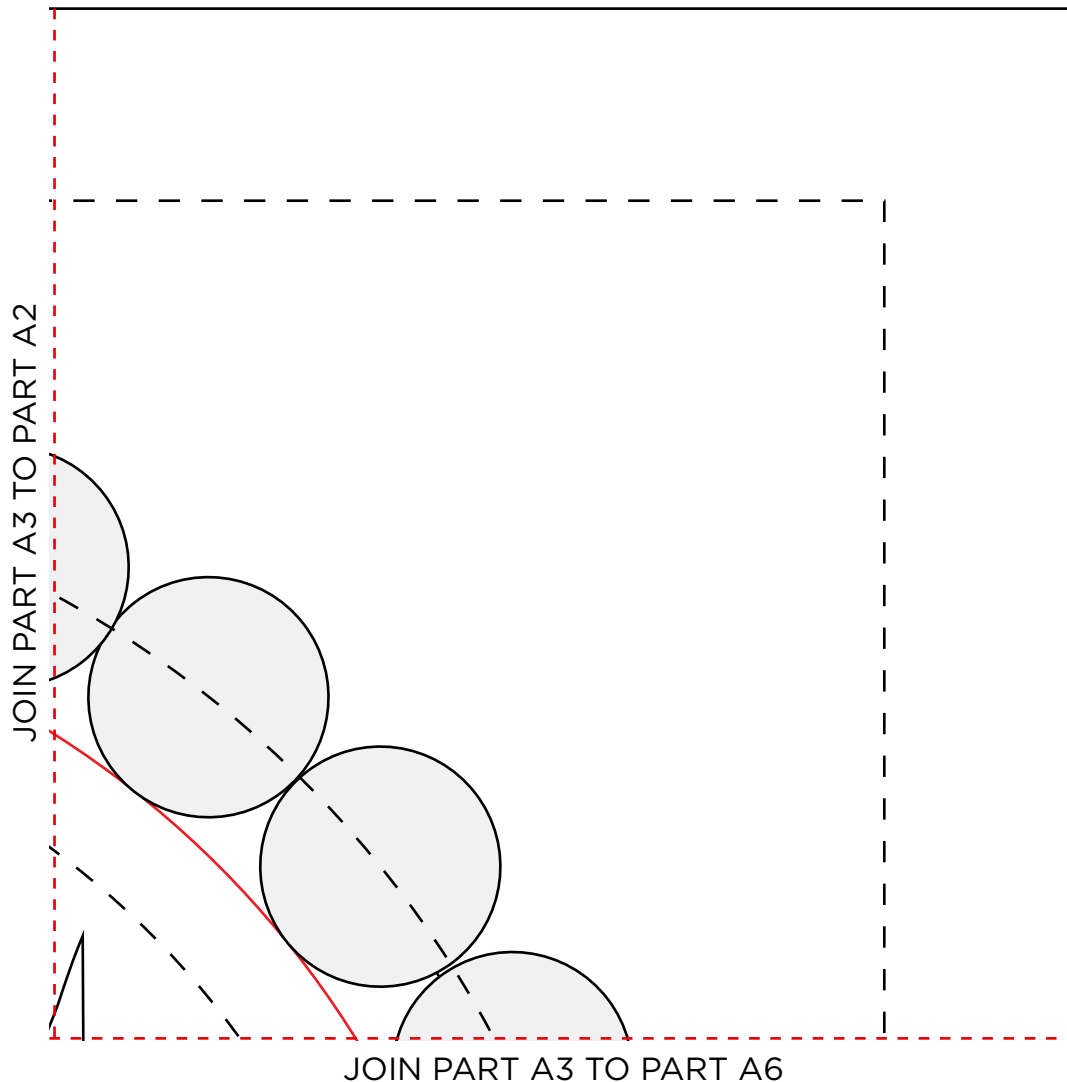

BOM FOUR CALLING BIRDS

Anne Varley page 69

BLOCK 4 LAYOUT AND TEMPLATES

ACTUAL SIZE

PLEASE NOTE: Templates DO NOT include seam allowances.

PART A3

When printed
at the correct
size, this box
will measure
1in / 26mm
square

BOM FOUR CALLING BIRDS

Anne Varley page 69

BLOCK 4 LAYOUT AND TEMPLATES

ACTUAL SIZE

PLEASE NOTE: Templates DO NOT include seam allowances.

PART A4

JOIN PART A4 TO PART A1

JOIN PART A4 TO PART A7