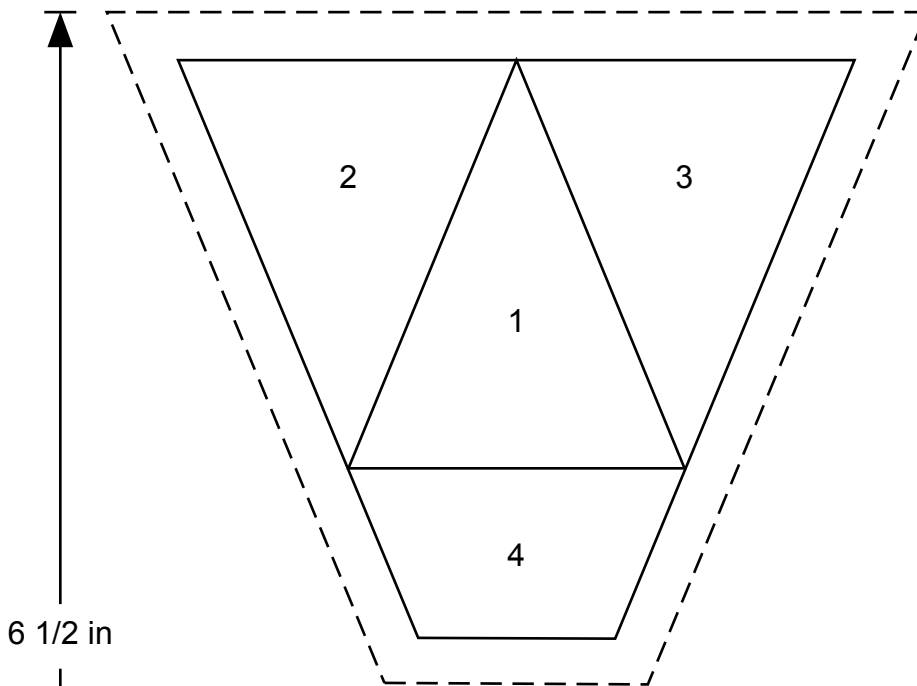

When printed
at the correct
size, this box
will measure
1in / 26mm
square

Templates

Issue 123

PRINT AT 100% SIZE

When printed at the correct size, this box will measure 1in / 26mm square

VINTAGE MEDALLION

Lynne Goldsworthy page 18

TEMPLATES AND LAYOUT

ACTUAL SIZE

PLEASE NOTE: EPP templates A, E and G DO NOT include seam allowances. Templates B, C, D, F, H, I and J do include seam allowances.

TEMPLATE F

2 in

**EPP
TEMPLATE A**

**EPP
TEMPLATE G**