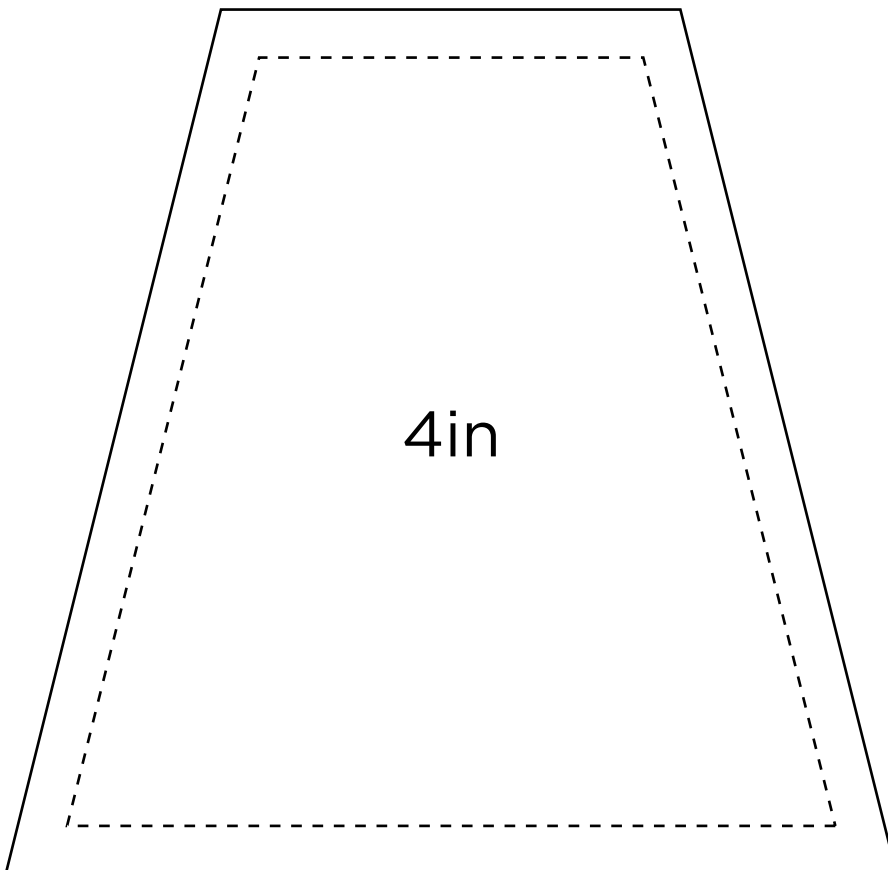

When printed
at the correct
size, this box
will measure
1in / 26mm
square

Templates

Issue 123

PRINT AT 100% SIZE

When printed at the correct size, this box will measure 1in / 26mm square

VINTAGE MEDALLION

Lynne Goldsworthy page 18

When printed
at the correct
size, this box
will measure
1in / 26mm
square

GREAT MINDS

Mairi Burns page 56

TEMPLATES

ACTUAL SIZE

PLEASE NOTE: Templates include seam allowances.

When printed at the correct size, this box will measure 1in / 26mm square

BOM FOUR CALLING BIRDS

Anne Varley page 69

BLOCK 4 LAYOUT AND TEMPLATES

ACTUAL SIZE

PLEASE NOTE: Templates DO NOT include seam allowances.

PART A1

When printed at the correct size, this box will measure 1in / 26mm square

BLOCK LAYOUT AND TEMPLATES

ACTUAL SIZE

PLEASE NOTE: Templates DO NOT include seam allowances.

CORNER BLOCK LAYOUT AND TEMPLATES PART B3

When printed at the correct size, this box will measure 1in / 26mm square