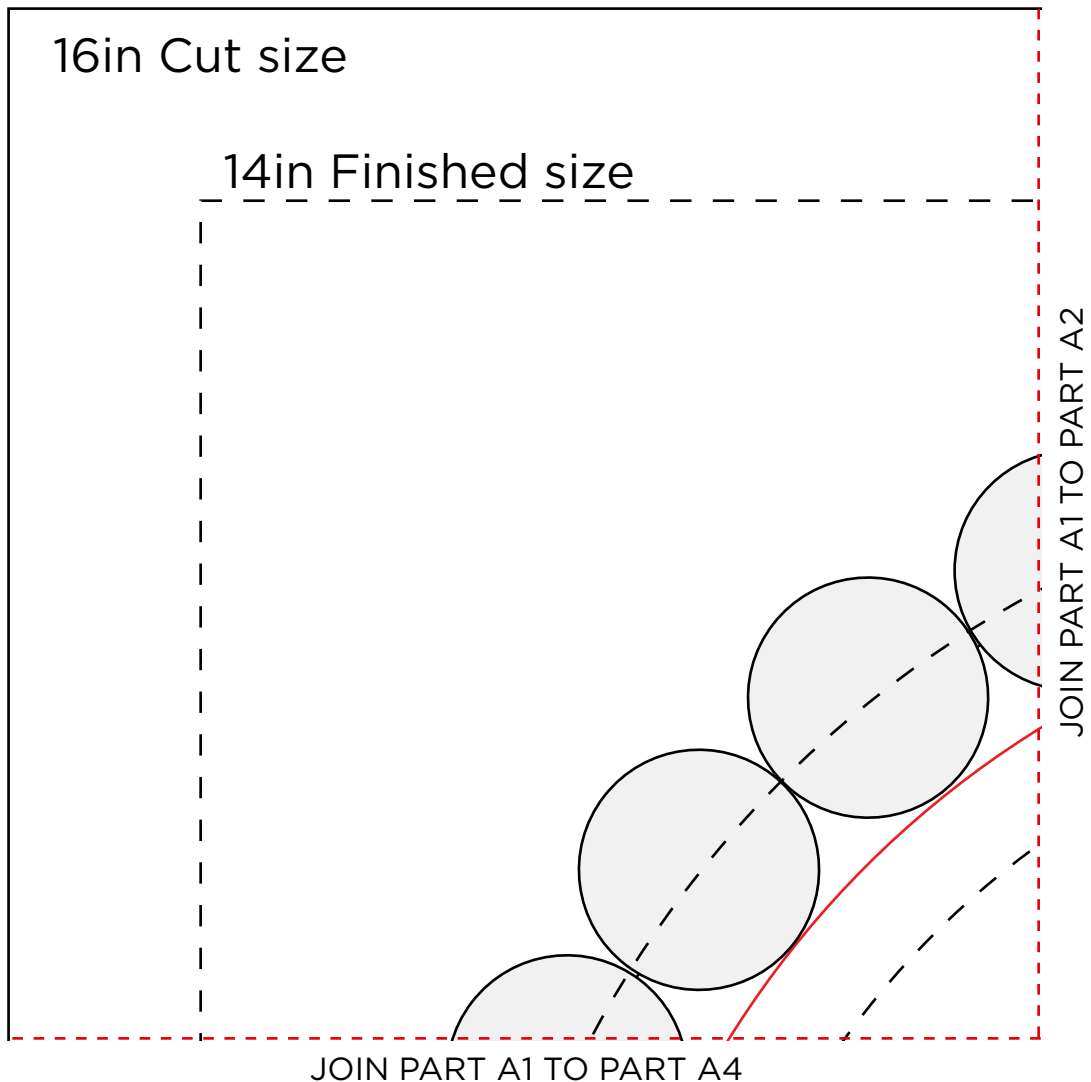

VINTAGE MEDALLION

Lynne Goldsworthy page 18

TEMPLATE D

When printed at the correct size, this box will measure 1in / 26mm square

TEMPLATES AND LAYOUT

ACTUAL SIZE
PLEASE NOTE:
EPP templates
A, E and G DO
NOT include
seam allowances.
Templates B, C,
D, F, H, I and J
do include seam
allowances.

When printed
at the correct
size, this box
will measure
1in / 26mm
square

GREAT MINDS

Mairi Burns page 56

TEMPLATES

ACTUAL SIZE

PLEASE NOTE: Templates include seam allowances.

When printed at the correct size, this box will measure 1in / 26mm square

BOM FOUR CALLING BIRDS

Anne Varley page 69

BLOCK 4 LAYOUT AND TEMPLATES

ACTUAL SIZE

PLEASE NOTE: Templates DO NOT include seam allowances.

PART A1

When printed at the correct size, this box will measure 1in / 26mm square

BOM FOUR CALLING BIRDS

Anne Varley page 69

BLOCK 4 LAYOUT AND TEMPLATES

ACTUAL SIZE

PLEASE NOTE: Templates DO NOT include seam allowances.

PART A2

When printed at the correct size, this box will measure 1in / 26mm square