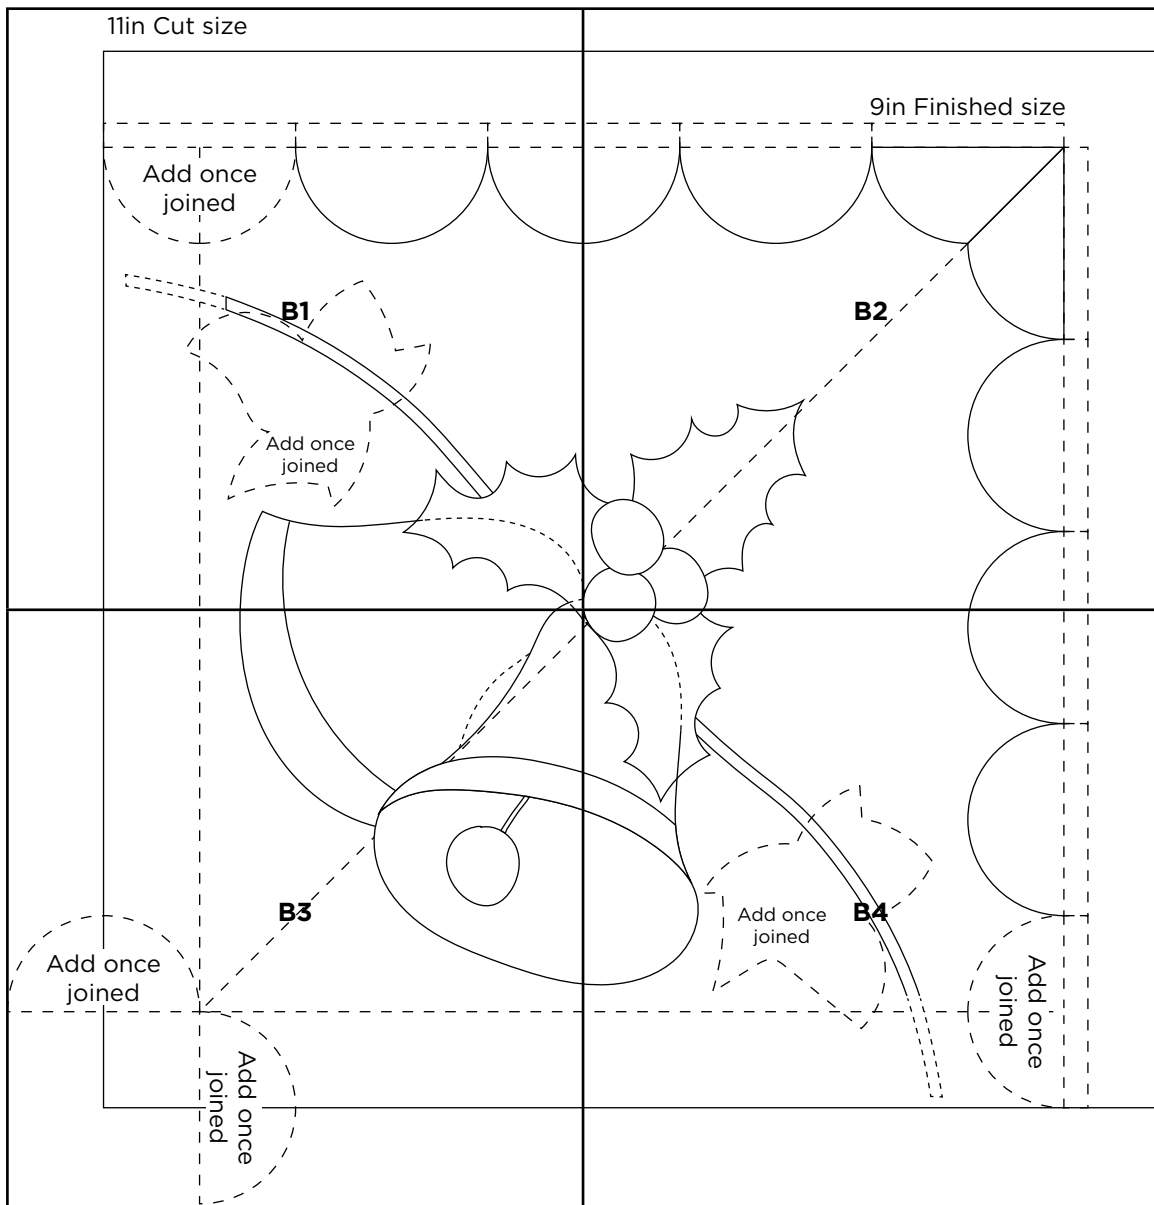

PLEASE NOTE: Templates DO NOT include seam allowances.

CORNER BLOCK LAYOUT AND TEMPLATES PART B2

When printed at the correct size, this box will measure 1in / 26mm square

BOM FOUR CALLING BIRDS

Anne Varley page 69

BLOCK LAYOUT AND TEMPLATES

ACTUAL SIZE

PLEASE NOTE: Templates DO NOT include seam allowances.

CORNER BLOCK LAYOUT AND TEMPLATES PART B3

When printed at the correct size, this box will measure 1in / 26mm square

BOM FOUR CALLING BIRDS

Anne Varley page 69

BLOCK LAYOUT AND TEMPLATES

ACTUAL SIZE

PLEASE NOTE: Templates DO NOT include seam allowances.

CORNER BLOCK LAYOUT AND TEMPLATES PART B4

JOIN PART B4 TO PART B2

When printed at the correct size, this box will measure 1in / 26mm square

BOM FOUR CALLING BIRDS

Anne Varley page 69

CORNER BLOCK TEMPLATES LAYOUT

PLEASE NOTE: Corner block templates layout is for reference only.

CORNER BLOCK LAYOUT AND TEMPLATES

TRY 6 ISSUES FOR £12.99* WHEN YOU SUBSCRIBE TODAY!