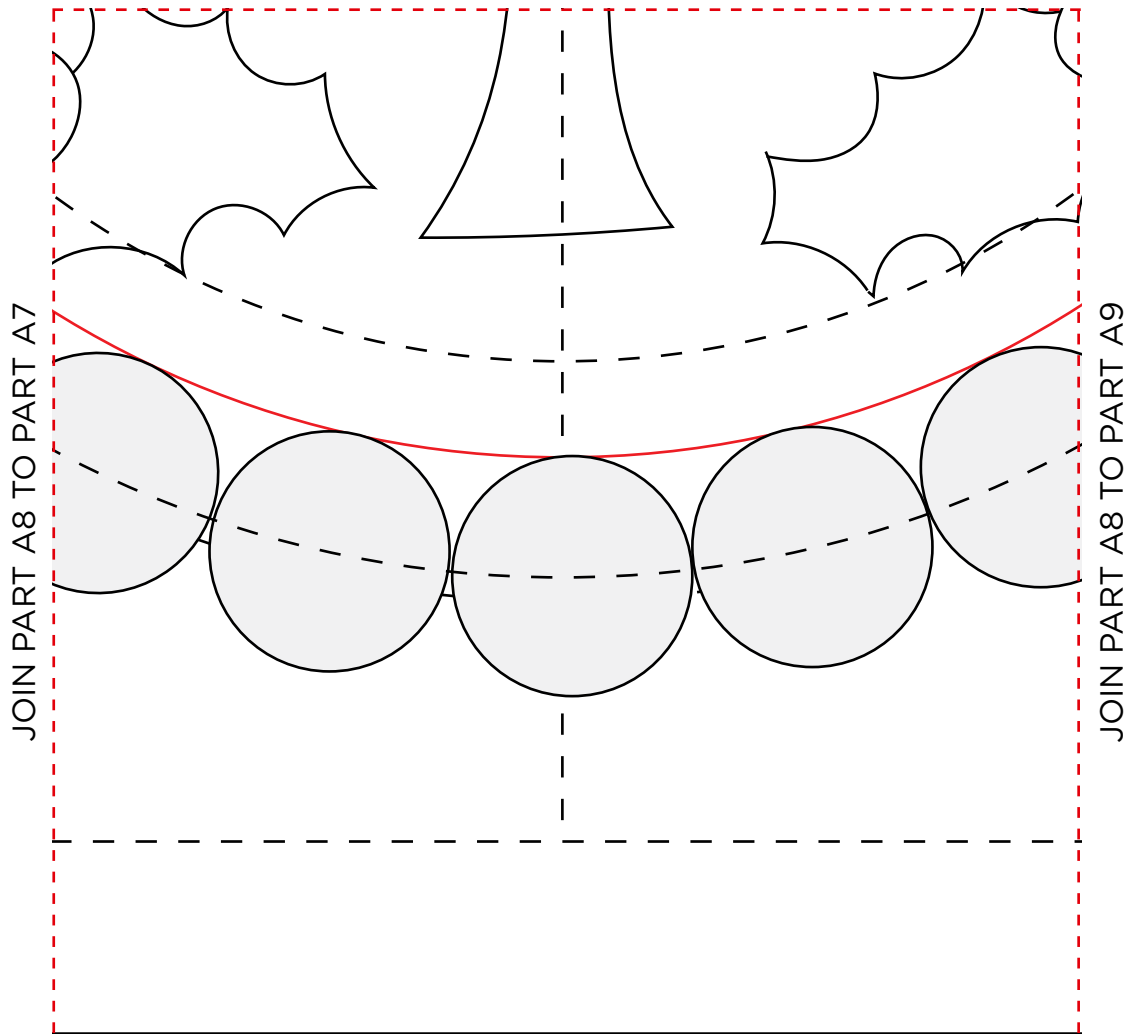

When printed at the correct size, this box will measure 1in / 26mm square

BOM FOUR CALLING BIRDS

Anne Varley page 69

BLOCK 4 LAYOUT AND TEMPLATES

ACTUAL SIZE

PLEASE NOTE: Templates DO NOT include seam allowances.

PART A8

JOIN PART A8 TO PART A5