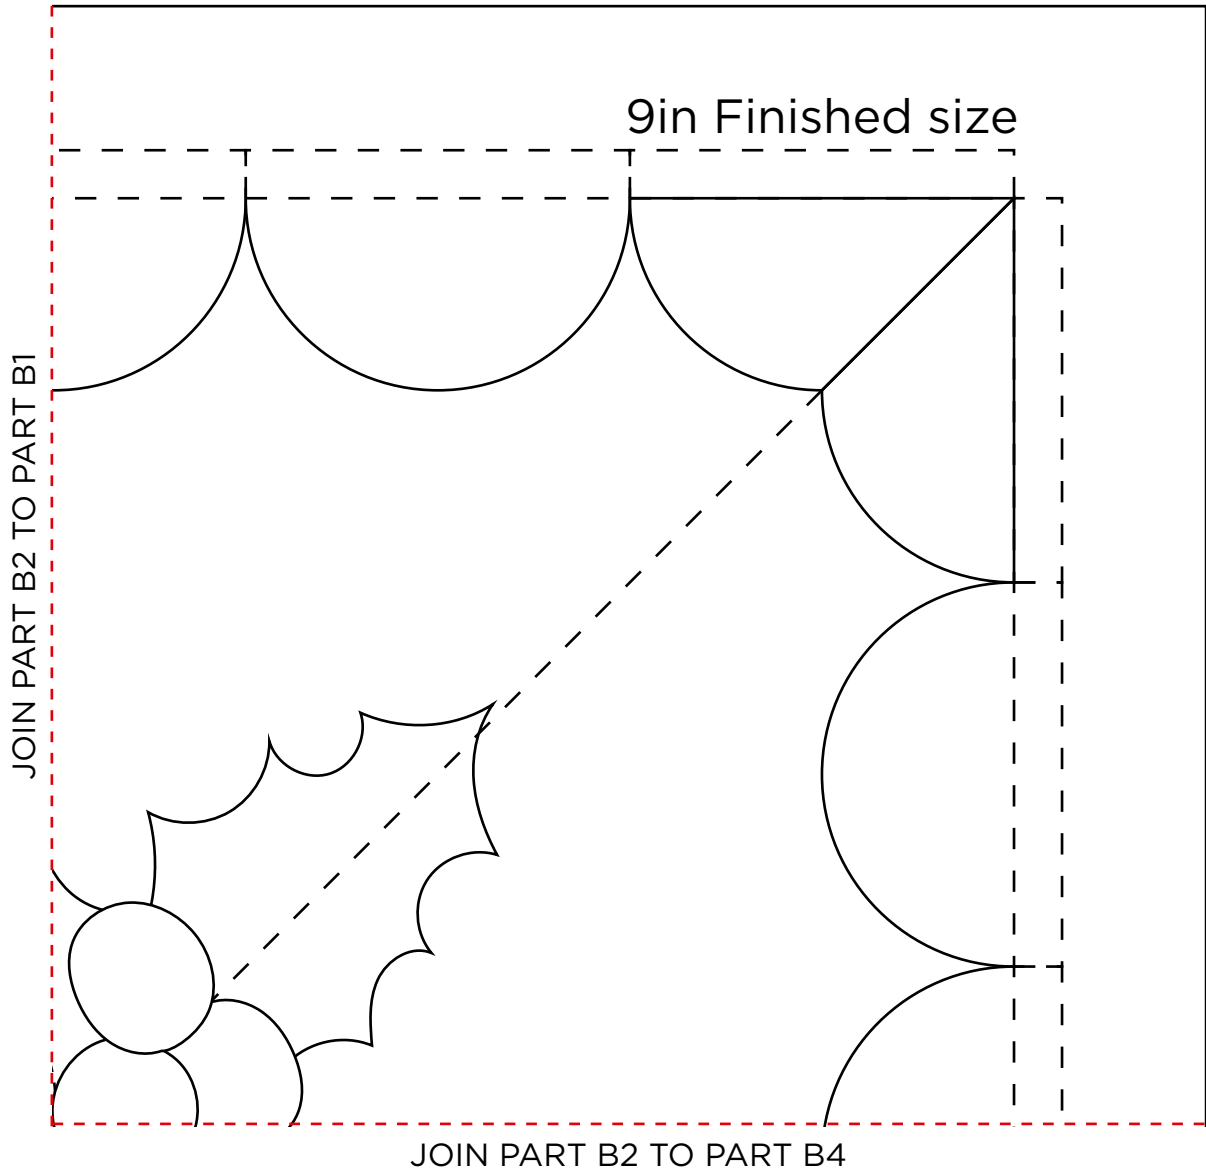

CORNER BLOCK LAYOUT AND TEMPLATES PART B1

11in Cut size

When printed at the correct size, this box will measure 1in / 26mm square

BOM FOUR CALLING BIRDS

Anne Varley page 69

BLOCK LAYOUT AND TEMPLATES

ACTUAL SIZE

PLEASE NOTE: Templates DO NOT include seam allowances.

CORNER BLOCK LAYOUT AND TEMPLATES PART B2

When printed at the correct size, this box will measure 1in / 26mm square

BOM FOUR CALLING BIRDS

Anne Varley page 69

BLOCK LAYOUT AND TEMPLATES

ACTUAL SIZE

PLEASE NOTE: Templates DO NOT include seam allowances.

CORNER BLOCK LAYOUT AND TEMPLATES PART B3

When printed at the correct size, this box will measure 1in / 26mm square