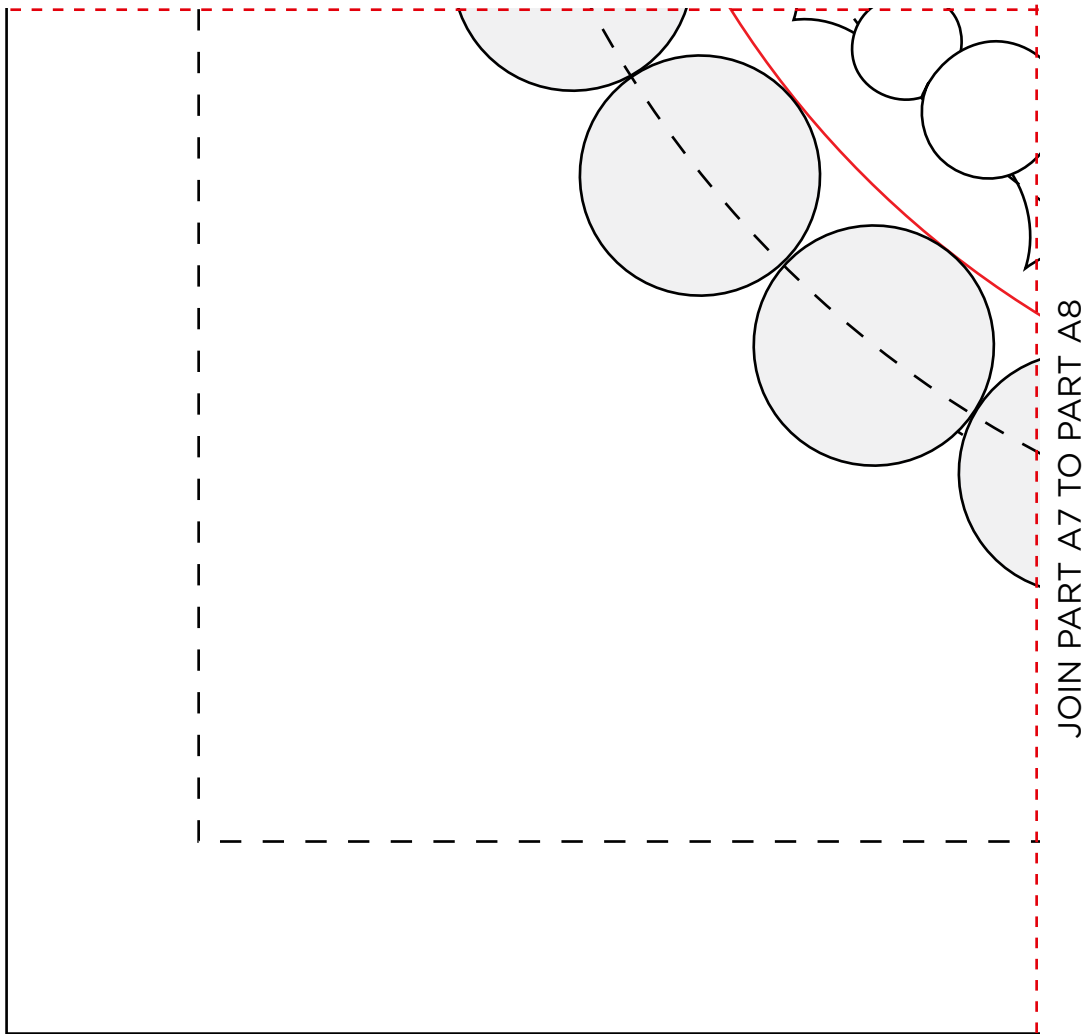

When printed
at the correct
size, this box
will measure
1in / 26mm
square

BOM FOUR CALLING BIRDS

Anne Varley page 69

BLOCK 4 LAYOUT AND TEMPLATES

— —

ACTUAL SIZE

PLEASE NOTE: Templates DO NOT include seam allowances.

PART A7

JOIN PART A7 TO PART A4