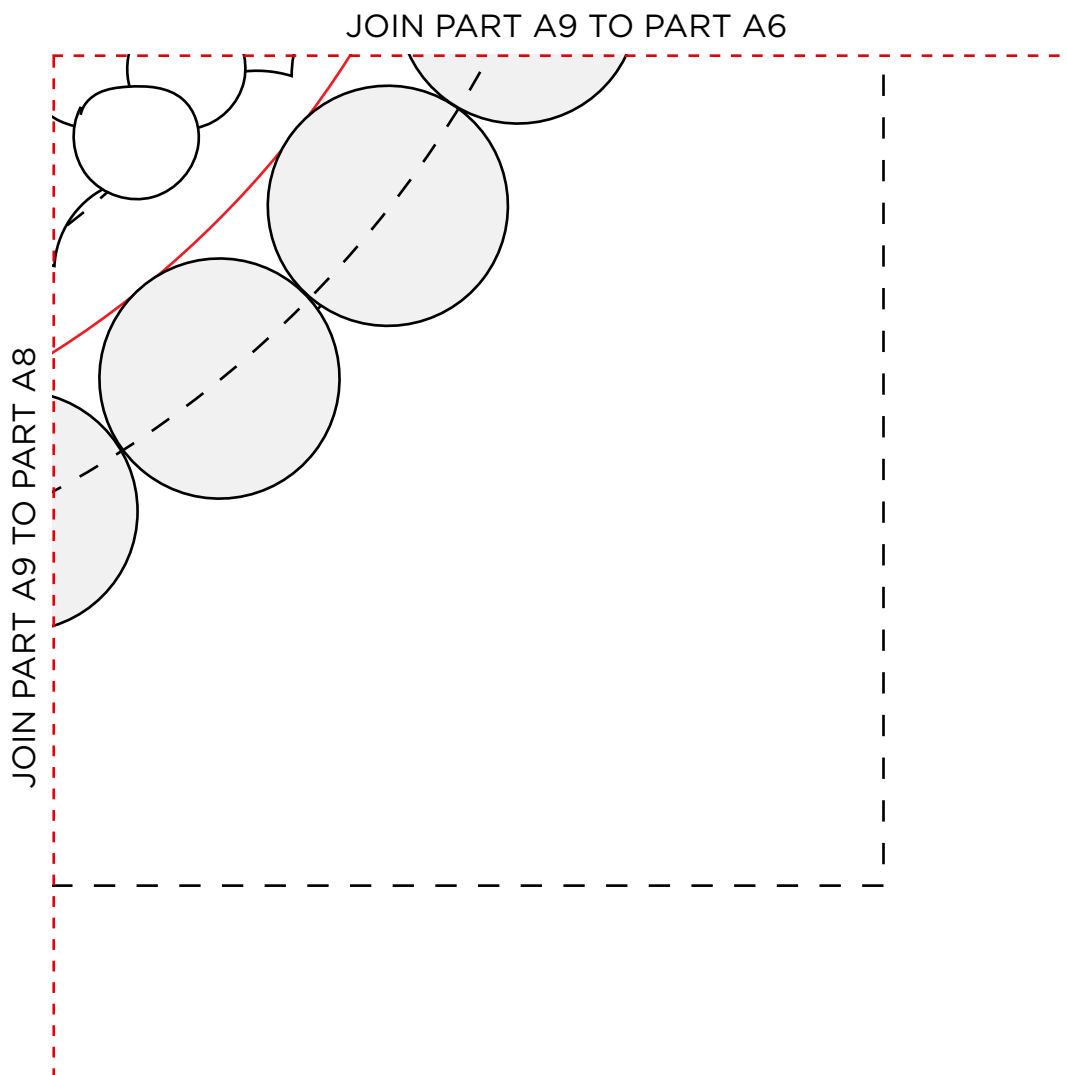

PART A7

JOIN PART A7 TO PART A4

When printed at the correct size, this box will measure 1in / 26mm square

BOM FOUR CALLING BIRDS

Anne Varley page 69

BLOCK 4 LAYOUT AND TEMPLATES

ACTUAL SIZE

PLEASE NOTE: Templates DO NOT include seam allowances.

PART A8

JOIN PART A8 TO PART A5

When printed at the correct size, this box will measure 1in / 26mm square

BOM FOUR CALLING BIRDS

Anne Varley page 69

BLOCK 4 LAYOUT AND TEMPLATES

ACTUAL SIZE

PLEASE NOTE: Templates DO NOT include seam allowances.

PART A9

When printed at the correct size, this box will measure 1in / 26mm square

BOM FOUR CALLING BIRDS

Anne Varley page 69

BLOCK LAYOUT AND TEMPLATES

ACTUAL SIZE

PLEASE NOTE: Templates DO NOT include seam allowances.