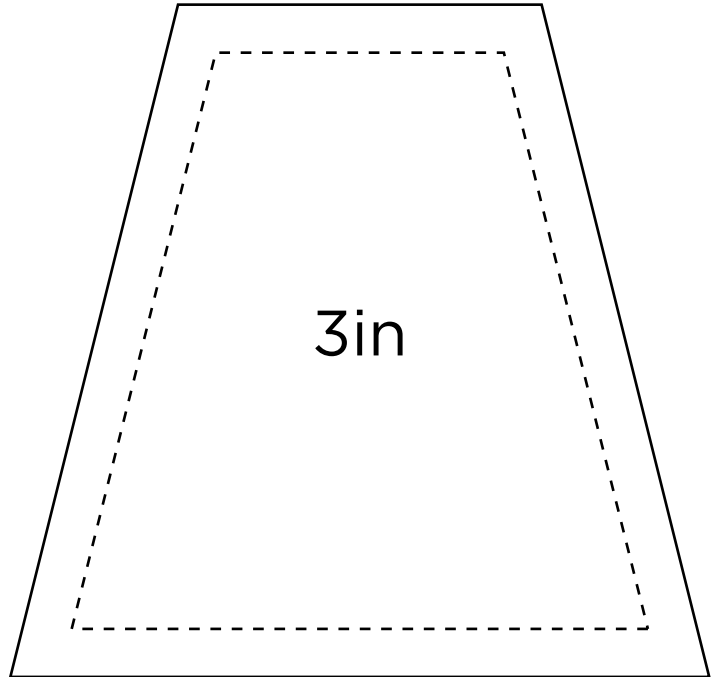

When printed
at the correct
size, this box
will measure
1in / 26mm
square

Templates

Issue 123

PRINT AT 100% SIZE

When printed at the correct size, this box will measure 1in / 26mm square

VINTAGE MEDALLION

Lynne Goldsworthy page 18

VINTAGE MEDALLION

Lynne Goldsworthy page 18

TEMPLATE D

When printed at the correct size, this box will measure 1in / 26mm square

TEMPLATES AND LAYOUT

ACTUAL SIZE
PLEASE NOTE:
EPP templates
A, E and G DO
NOT include
seam allowances.
Templates B, C,
D, F, H, I and J
do include seam
allowances.

When printed
at the correct
size, this box
will measure
1in / 26mm
square

GREAT MINDS

Mairi Burns page 56

TEMPLATES

ACTUAL SIZE

PLEASE NOTE: Templates include seam allowances.

When printed at the correct size, this box will measure 1in / 26mm square

BOM FOUR CALLING BIRDS

Anne Varley page 69

BLOCK 4 LAYOUT AND TEMPLATES

ACTUAL SIZE

PLEASE NOTE: Templates DO NOT include seam allowances.

PART A1

When printed at the correct size, this box will measure 1in / 26mm square