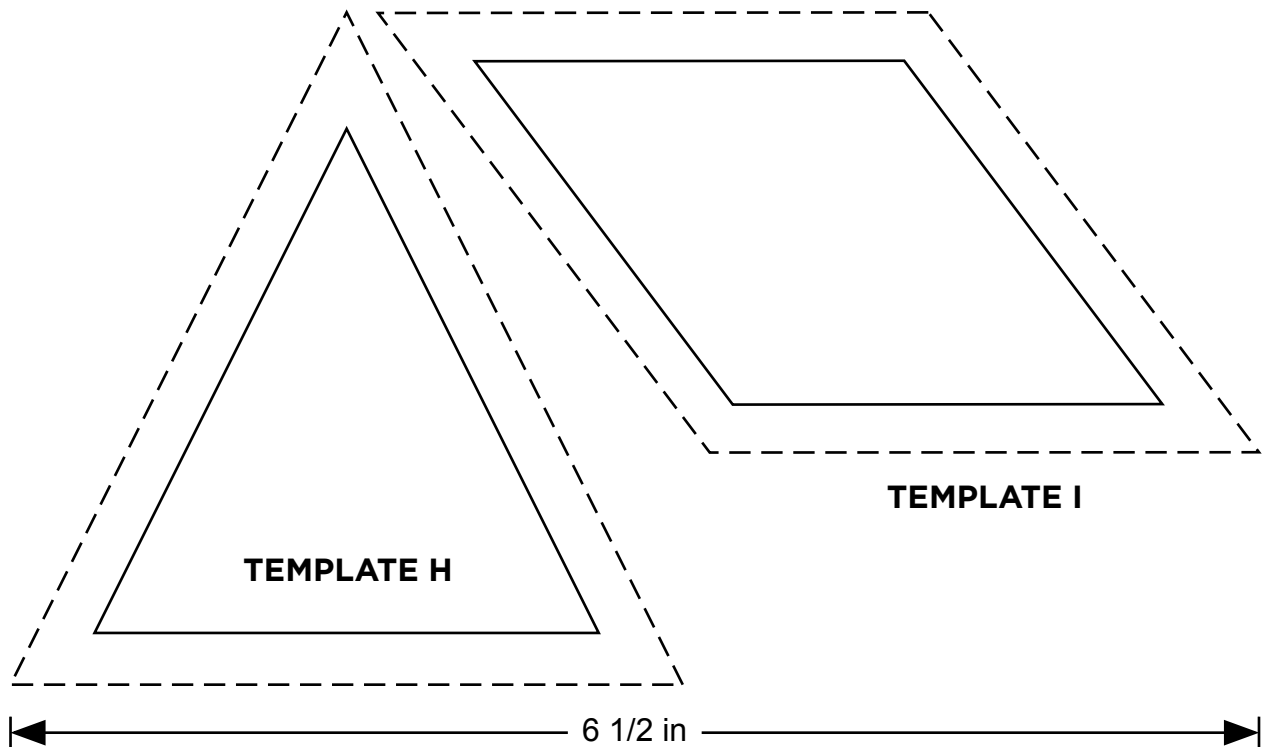

When printed at the correct size, this box will measure 1in / 26mm square

VINTAGE MEDALLION

Lynne Goldsworthy page 18

TEMPLATES AND LAYOUT

ACTUAL SIZE

PLEASE NOTE: EPP templates A, E and G DO NOT include seam allowances. Templates B, C, D, F, H, I and J do include seam allowances.

VINTAGE MEDALLION

Lynne Goldsworthy page 18

TEMPLATE D

When printed at the correct size, this box will measure 1in / 26mm square

TEMPLATES AND LAYOUT

ACTUAL SIZE
PLEASE NOTE:
EPP templates
A, E and G DO
NOT include
seam allowances.
Templates B, C,
D, F, H, I and J
do include seam
allowances.