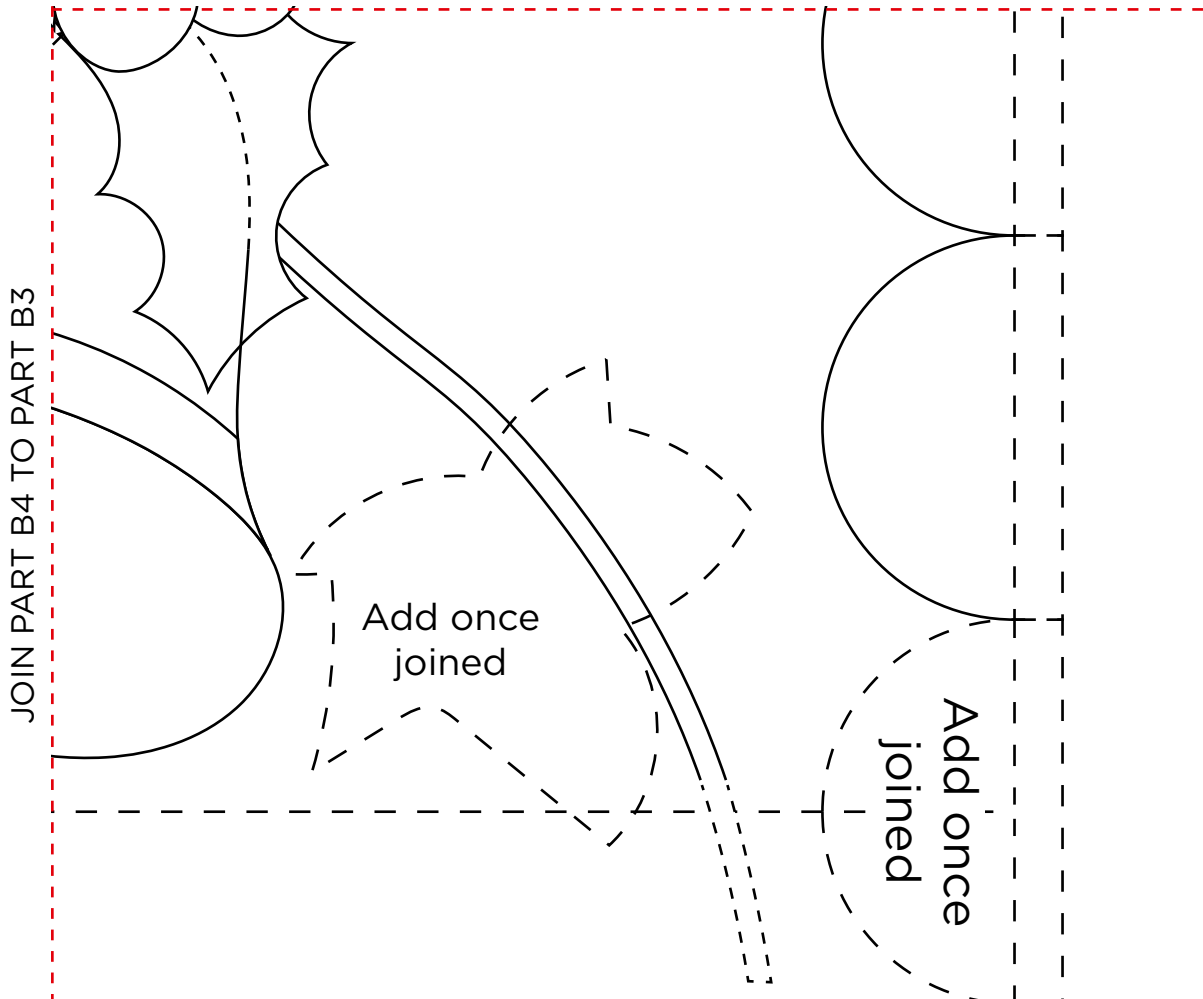

BLOCK LAYOUT AND TEMPLATES

ACTUAL SIZE

PLEASE NOTE: Templates DO NOT include seam allowances.

CORNER BLOCK LAYOUT AND TEMPLATES PART B3

When printed at the correct size, this box will measure 1in / 26mm square

BOM FOUR CALLING BIRDS

Anne Varley page 69

BLOCK LAYOUT AND TEMPLATES

ACTUAL SIZE

PLEASE NOTE: Templates DO NOT include seam allowances.

CORNER BLOCK LAYOUT AND TEMPLATES PART B4

JOIN PART B4 TO PART B2

When printed at the correct size, this box will measure 1in / 26mm square

BOM FOUR CALLING BIRDS

Anne Varley page 69

CORNER BLOCK TEMPLATES LAYOUT

PLEASE NOTE: Corner block templates layout is for reference only.

CORNER BLOCK LAYOUT AND TEMPLATES

TRY 6 ISSUES FOR £12.99* WHEN YOU SUBSCRIBE TODAY!