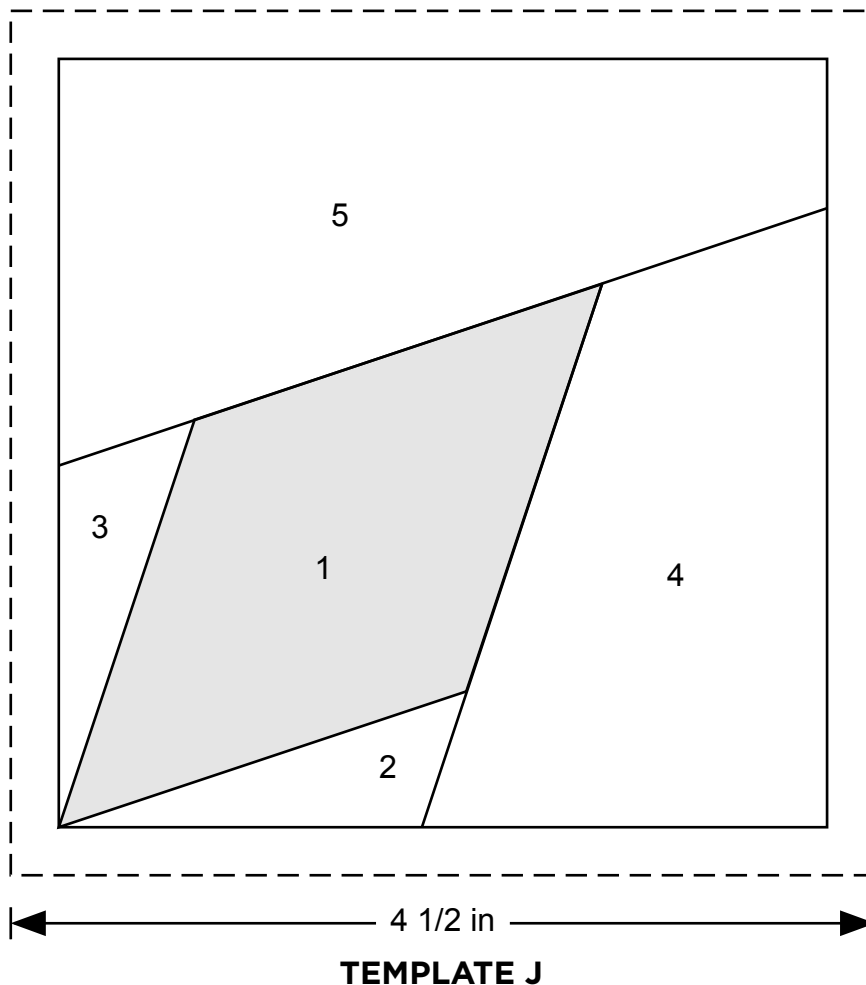

TEMPLATES AND LAYOUT

ACTUAL SIZE

PLEASE NOTE: EPP templates A, E and G DO NOT include seam allowances. Templates B, C, D, F, H, I and J do include seam allowances.

TEMPLATE F

2 in

**EPP
TEMPLATE A**

**EPP
TEMPLATE G**

When printed at the correct size, this box will measure 1in / 26mm square

VINTAGE MEDALLION

Lynne Goldsworthy page 18

TEMPLATES AND LAYOUT

ACTUAL SIZE

PLEASE NOTE: EPP templates A, E and G DO NOT include seam allowances. Templates B, C, D, F, H, I and J do include seam allowances.